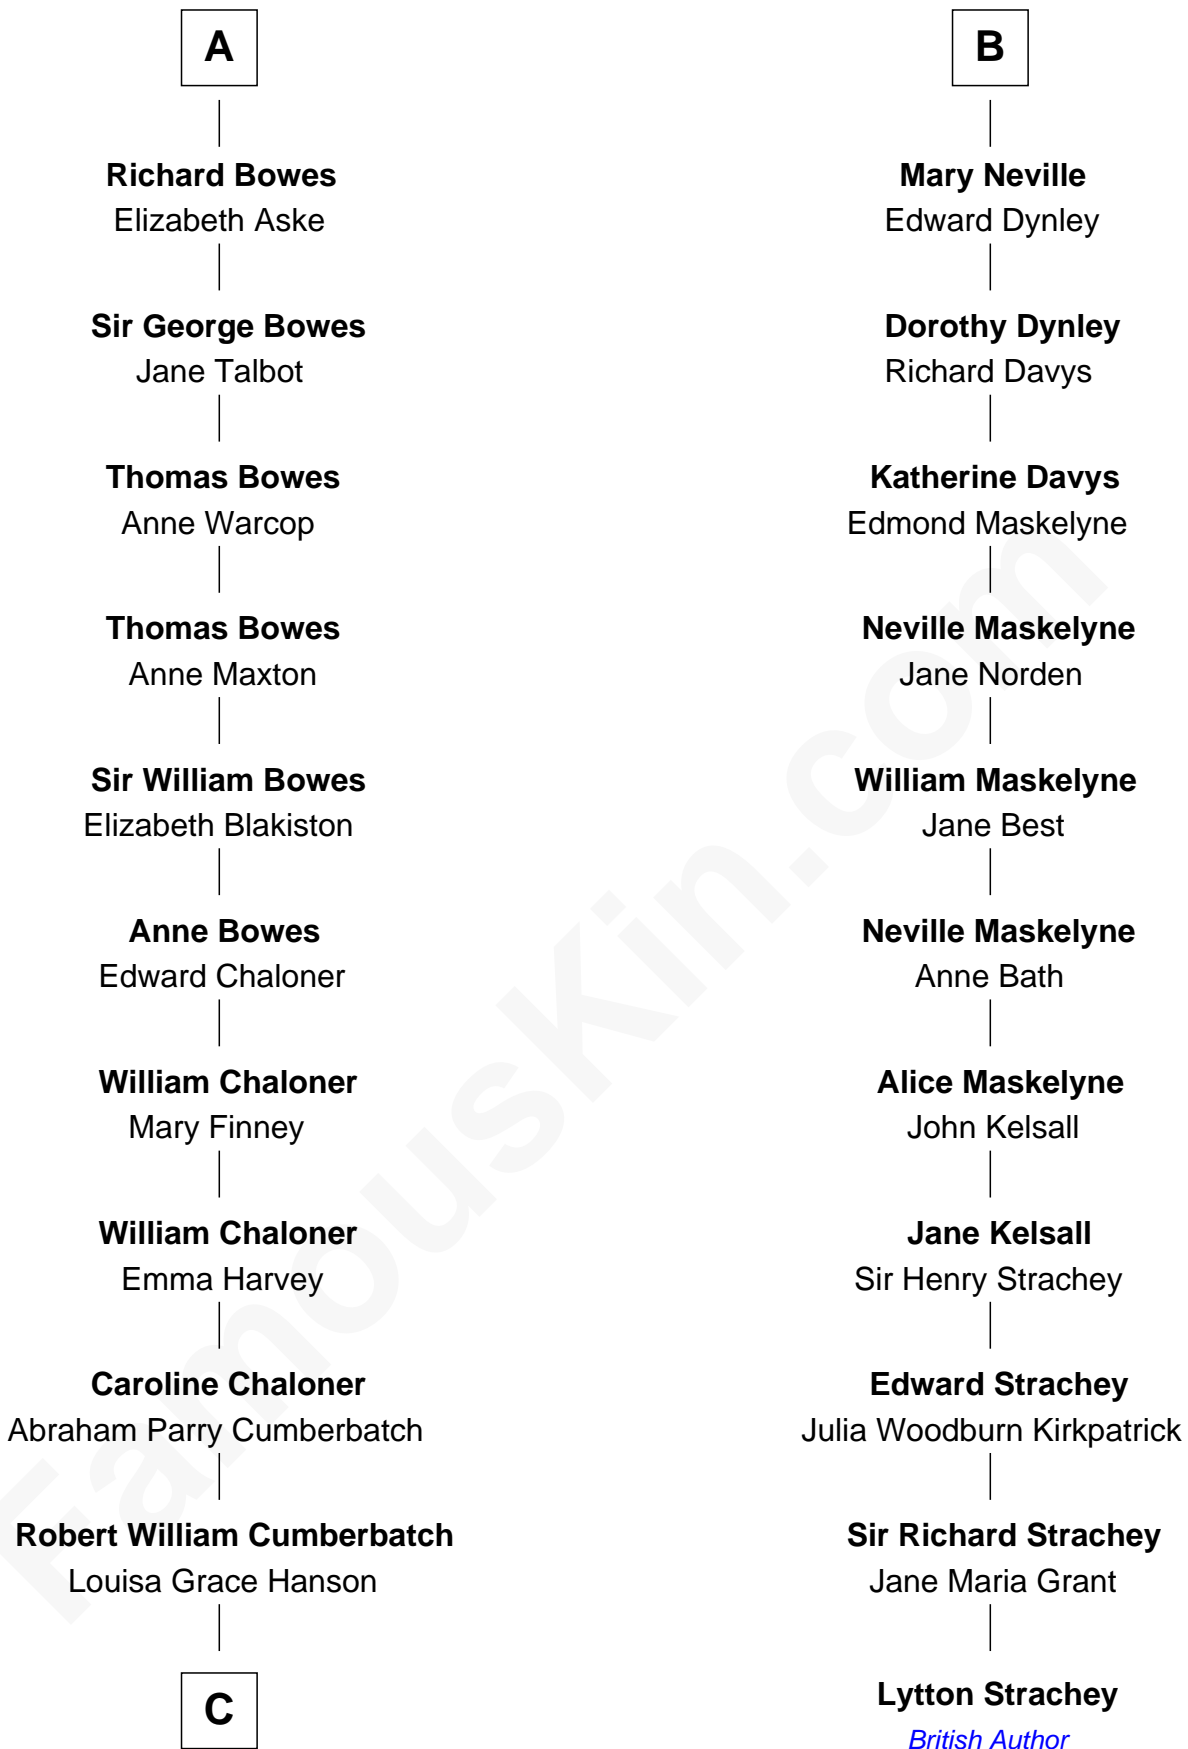

FamousKin.com

Relationship Chart of

Benedict Cumberbatch

Movie, Television and Stage Actor

17th cousin 3 times removed of

Lytton Strachey

Author and Co-Founder of Bloomsbury Group

Sir James de Audley

Ela Longespee

C

Henry Alfred Cumberbatch

Hélène Gertrude Rees

Henry Carlton Cumberbatch

Pauline Ellen Laing Congdon

Timothy Carlton Congdon Cumberbatch

Wanda Ventham