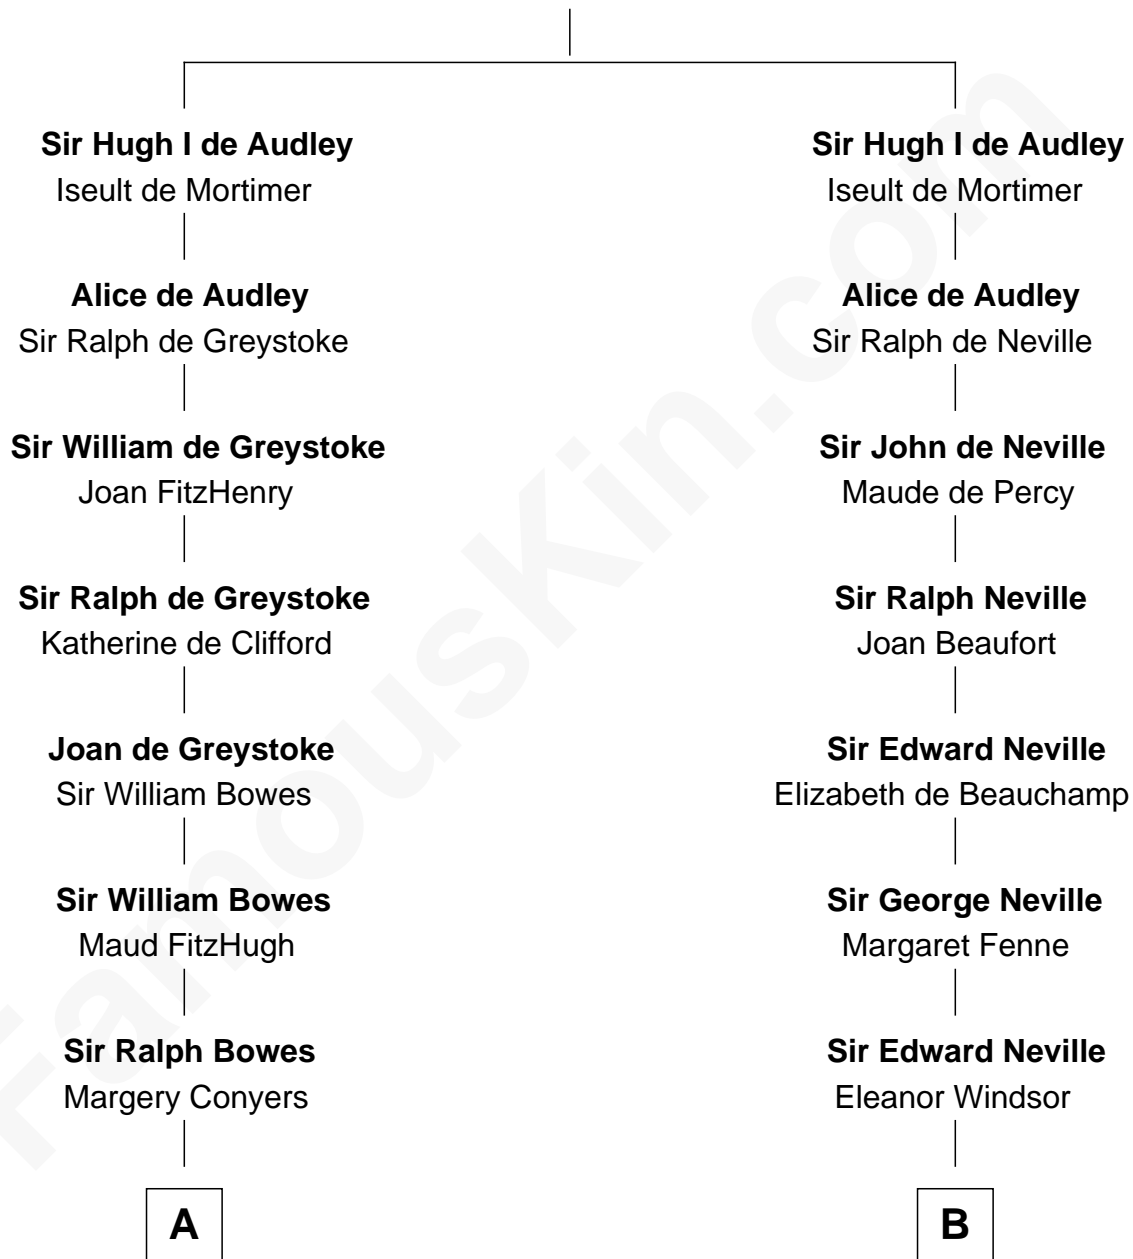

FamousKin.com

Relationship Chart of

Benedict Cumberbatch

Movie, Television and Stage Actor

17th cousin 3 times removed of

Lytton Strachey

Author and Co-Founder of Bloomsbury Group

Sir James de Audley

Ela Longespee

C

Henry Alfred Cumberbatch

Hélène Gertrude Rees

Henry Carlton Cumberbatch

Pauline Ellen Laing Congdon

Timothy Carlton Congdon Cumberbatch

Wanda Ventham