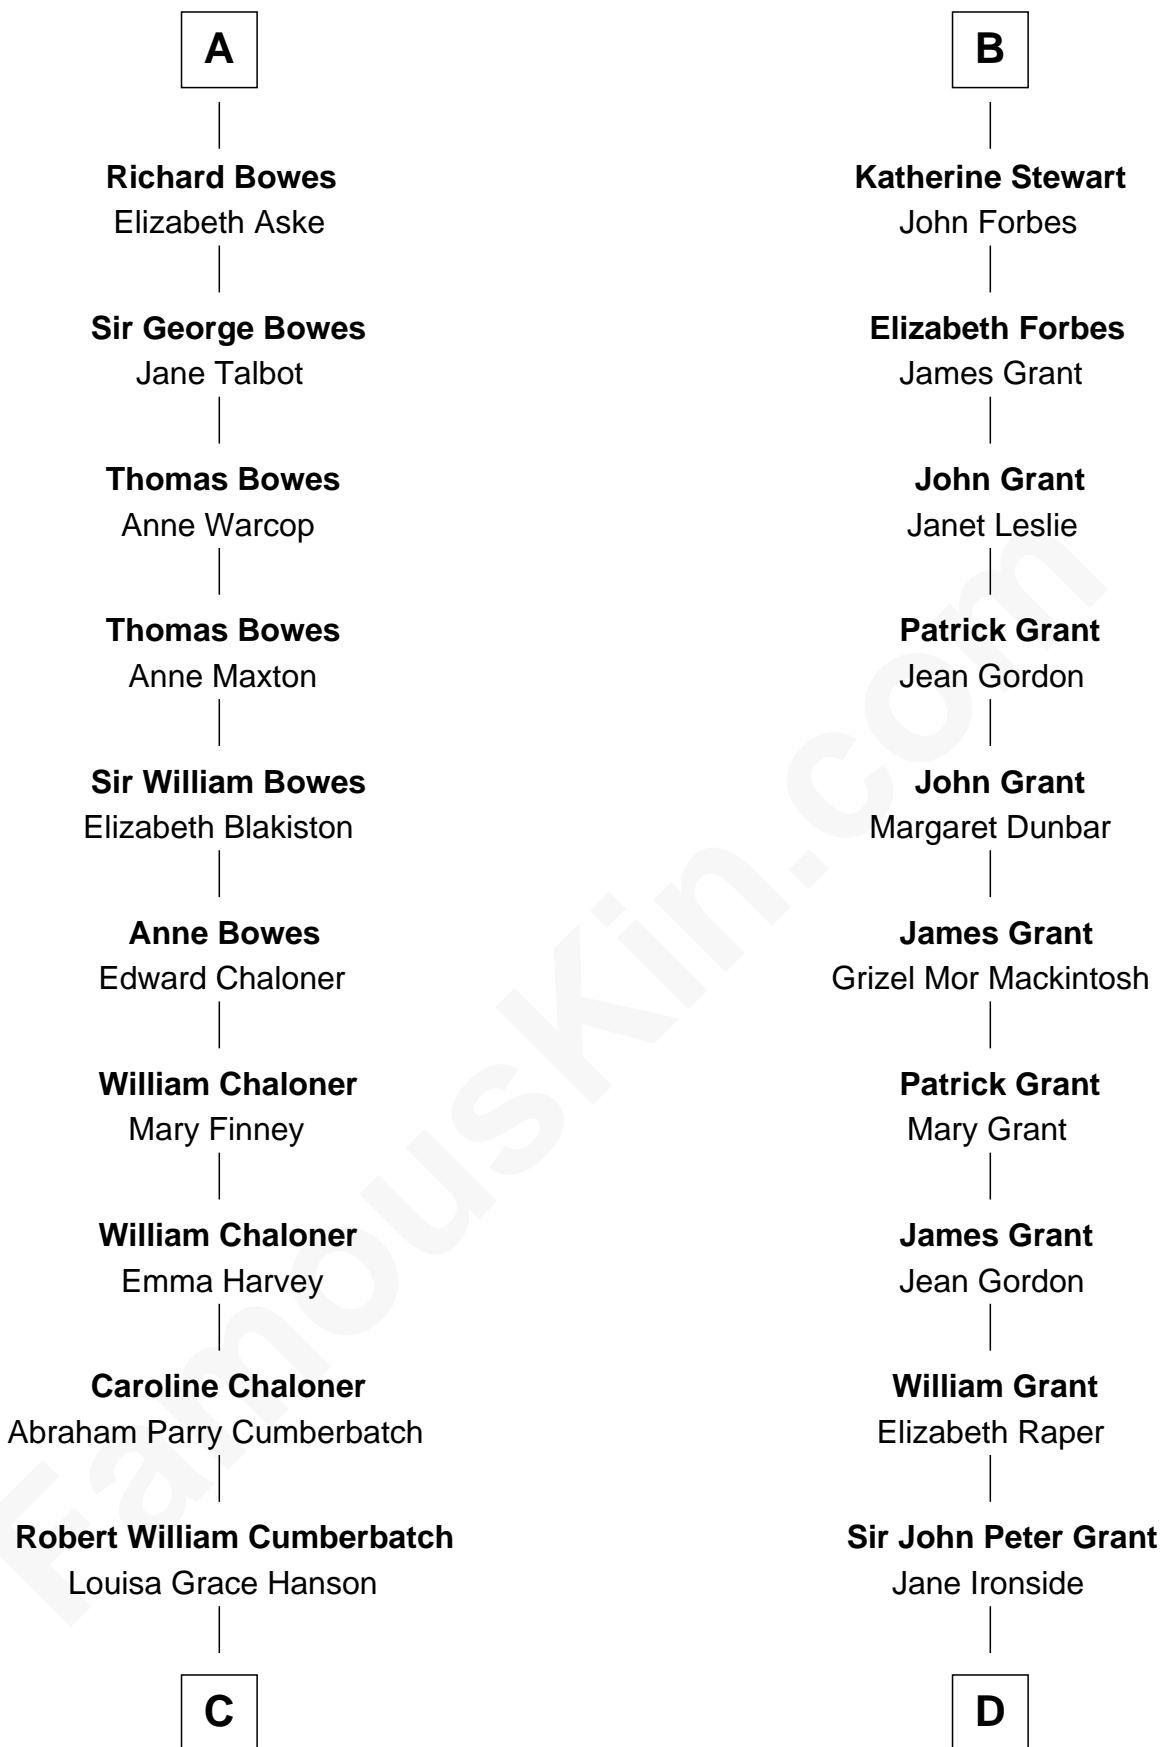

FamousKin.com Relationship Chart of

Benedict Cumberbatch
Movie, Television and Stage Actor

19th cousin 1 time removed of

Lytton Strachey

Author and Co-Founder of Bloomsbury Group

C

Henry Alfred Cumberbatch
Hélène Gertrude Rees

Henry Carlton Cumberbatch
Pauline Ellen Laing Congdon

Timothy Carlton Congdon Cumberbatch
Wanda Ventham

Benedict Cumberbatch
Movie, Television and Stage Actor

D

Sir John Peter Grant
Henrietta Plowden

Jane Maria Grant
Sir Richard Strachey