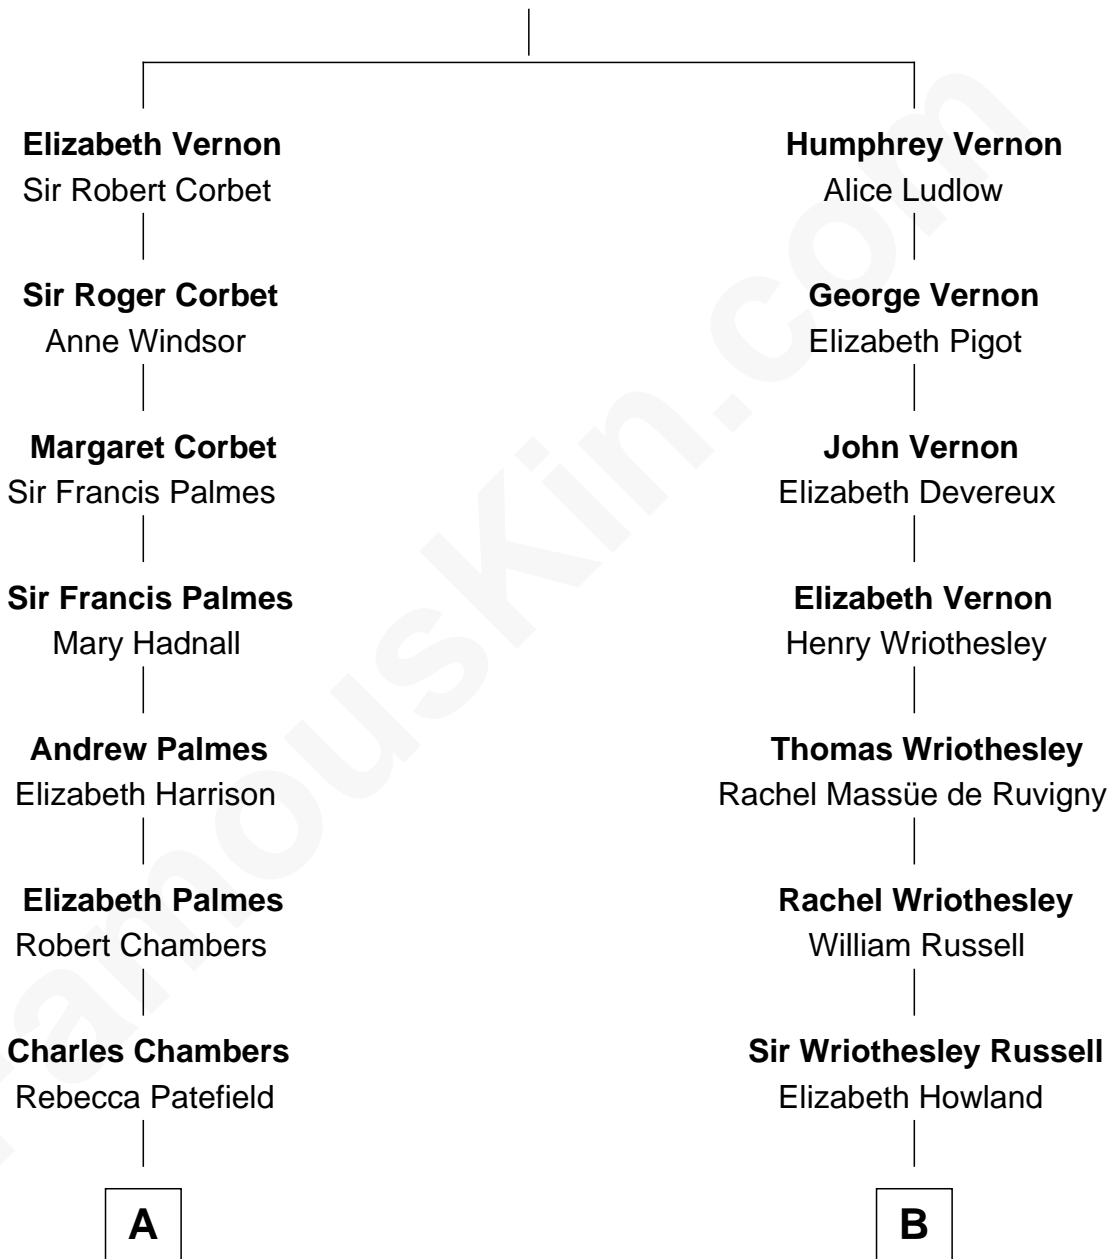

## Relationship Chart of

**Benedict Cumberbatch**  
*Movie, Television and Stage Actor*

15th cousin 1 time removed of

**Sarah Ferguson**  
*Duchess of York*

**Sir Henry Vernon**  
 Ann Talbot

**A**

**Rebecca Chambers**

Daniel Russell

**Richard Russell**

Mary Cary

**Rebecca Russell**

Joseph Cordis

**Rebecca Cordis**

John Walley Langdon

**Joseph Langdon**