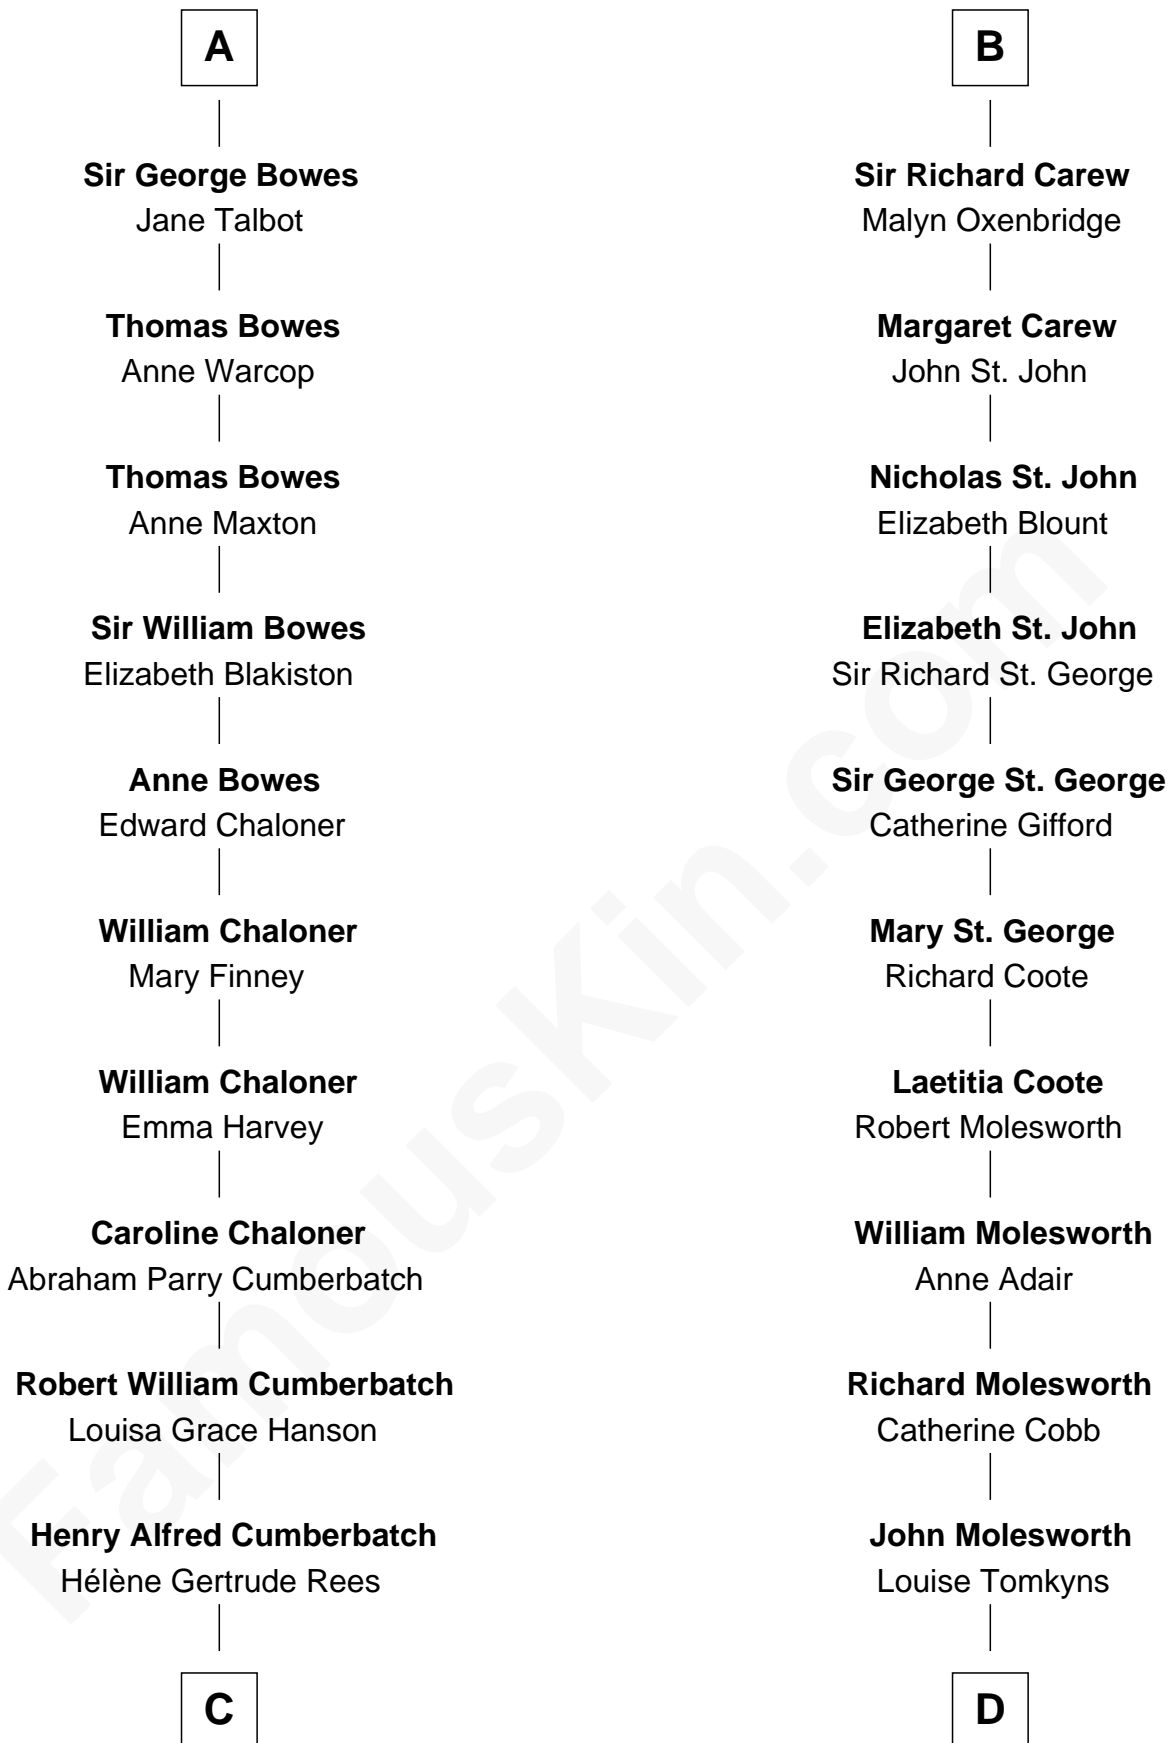

**FamousKin.com**  
**Relationship Chart of**  
**Benedict Cumberbatch**  
*Movie, Television and Stage Actor*

19th cousin of

**Olivia De Havilland**  
*Movie Actress*

**Sir Hugh I de Audley**  
 Iseult de Mortimer

**C**

**Henry Carlton Cumberbatch**

Pauline Ellen Laing Congdon

**Timothy Carlton Congdon Cumberbatch**

Wanda Ventham

**Benedict Cumberbatch**

*Movie, Television and Stage Actor*

**D**

**Margaret Letitia Molesworth**

Charles Richard De Havilland

**Walter Augustus De Havilland**

Lillian Augusta Ruse

**Olivia De Havilland**

*Movie Actress*

FamousKin.com