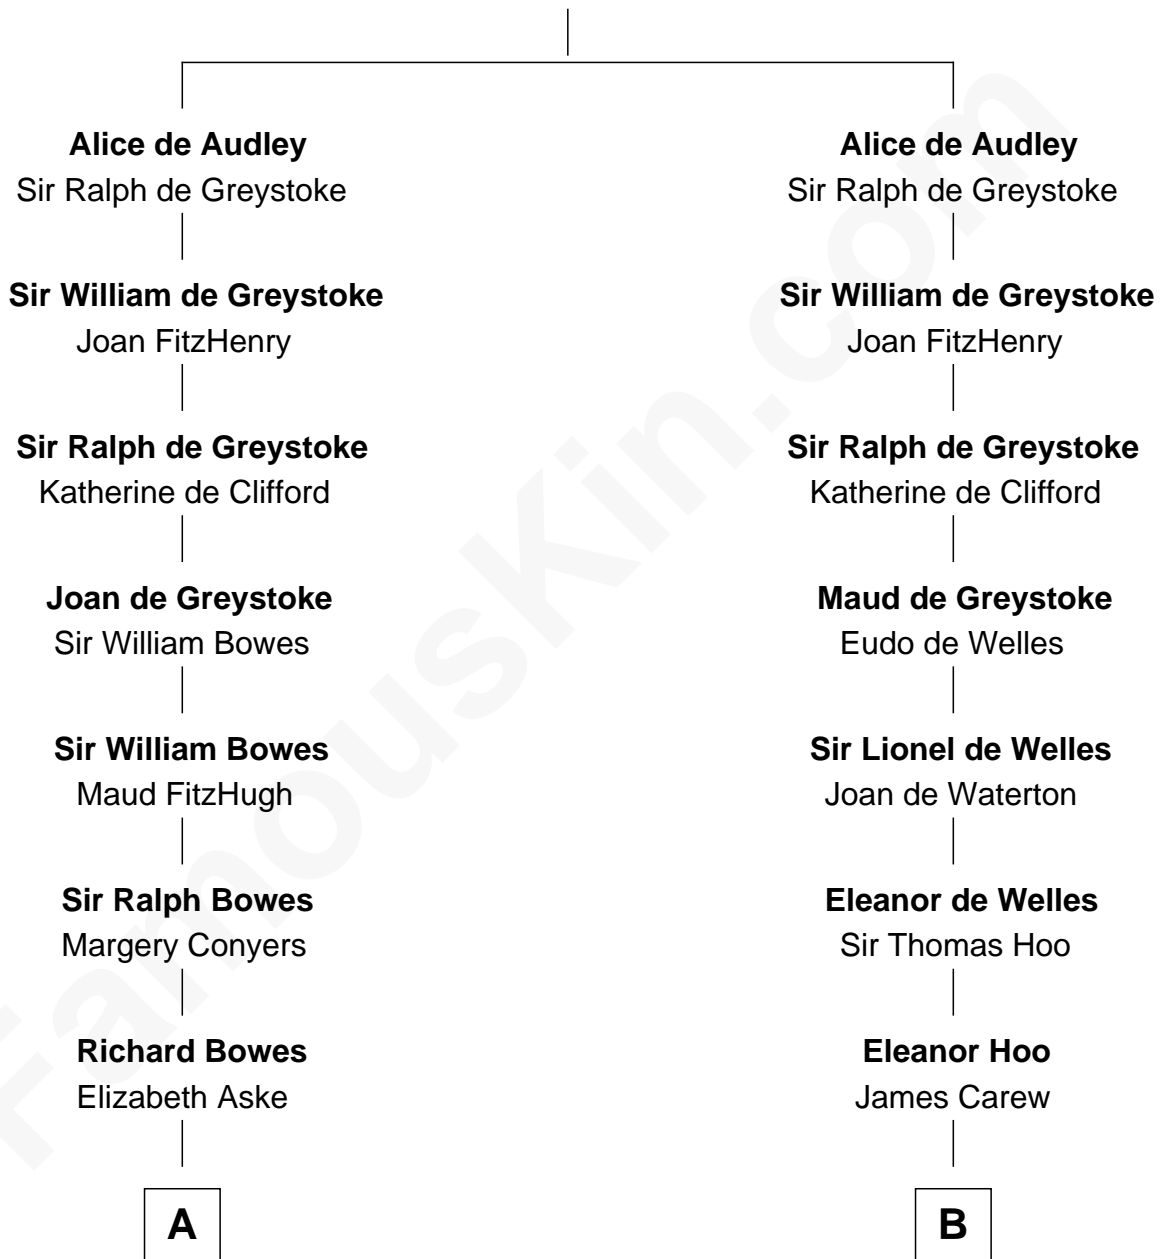

**FamousKin.com**  
**Relationship Chart of**  
**Benedict Cumberbatch**  
*Movie, Television and Stage Actor*

19th cousin of

**Olivia De Havilland**  
*Movie Actress*

**Sir Hugh I de Audley**  
 Iseult de Mortimer

**C**

**Henry Carlton Cumberbatch**

Pauline Ellen Laing Congdon

**Timothy Carlton Congdon Cumberbatch**

Wanda Ventham

**Benedict Cumberbatch**

*Movie, Television and Stage Actor*

**D**

**Margaret Letitia Molesworth**

Charles Richard De Havilland

**Walter Augustus De Havilland**

Lillian Augusta Ruse

**Olivia De Havilland**

*Movie Actress*

FamousKin.com