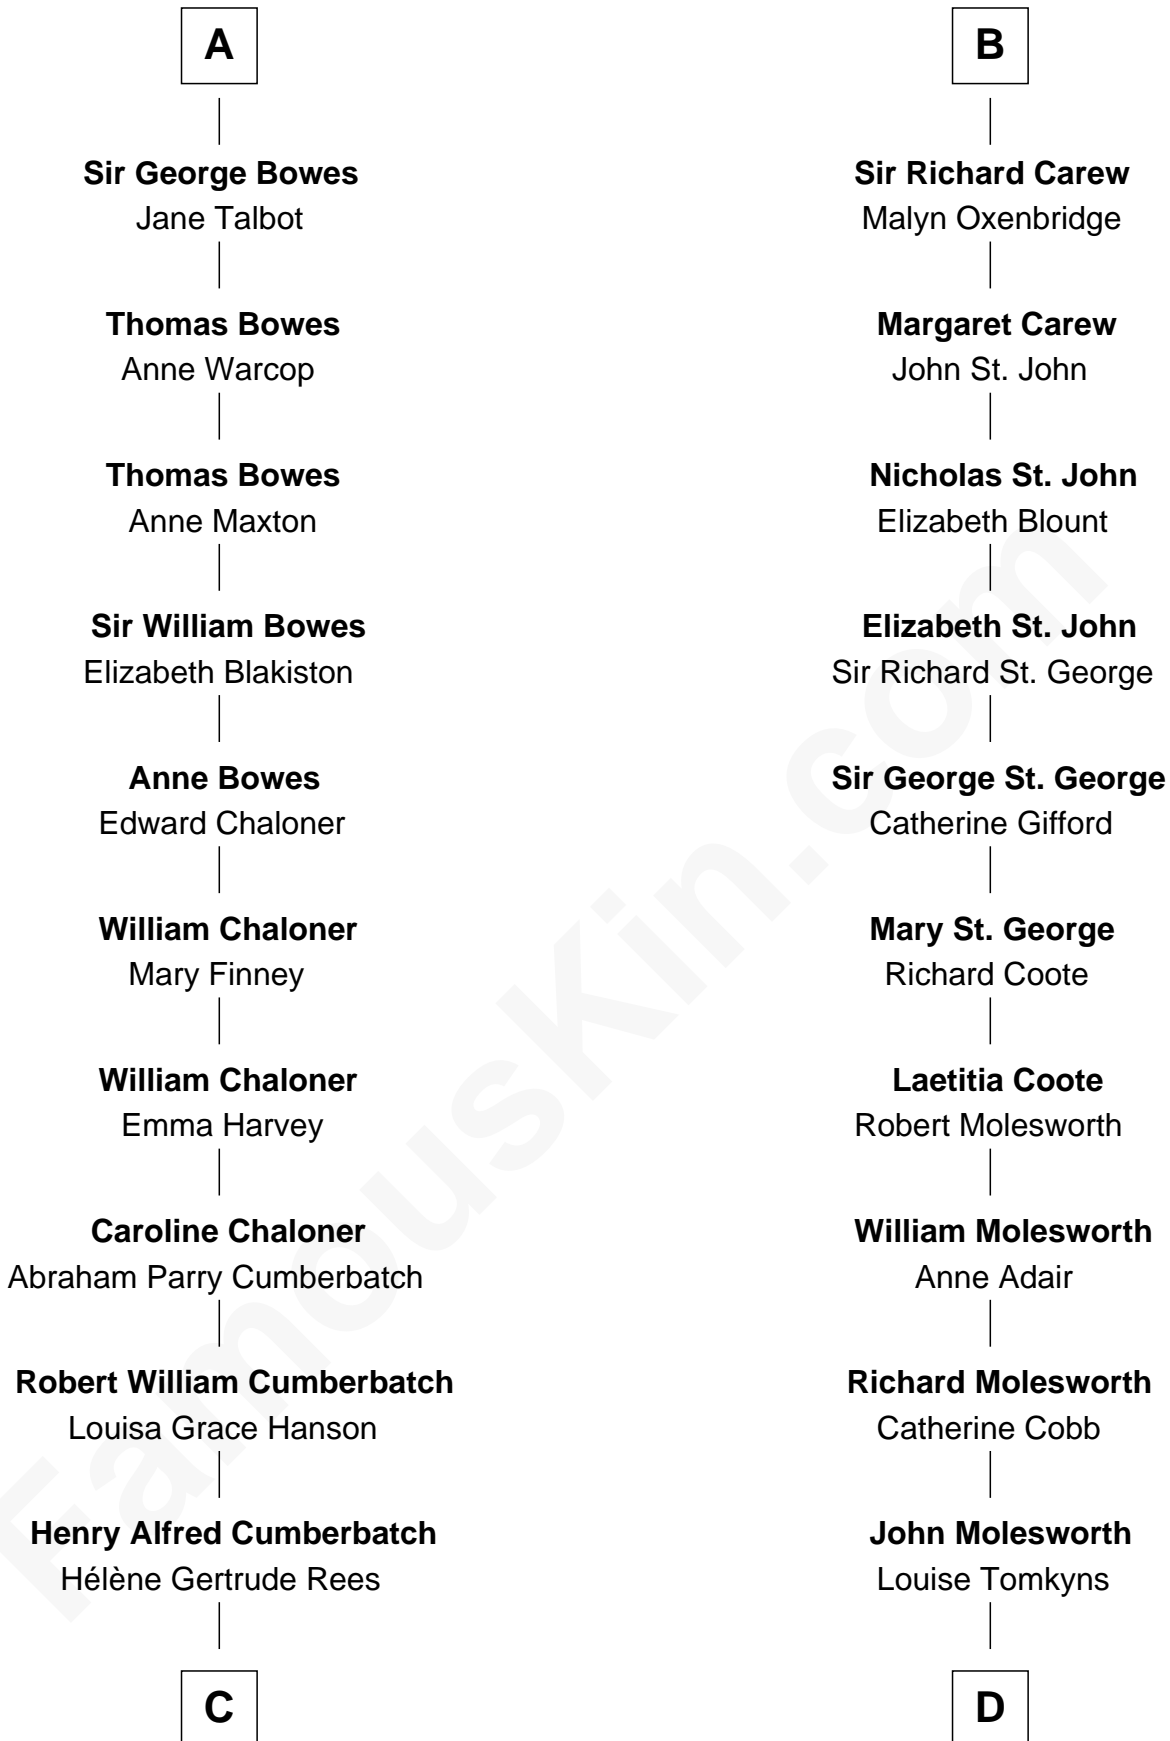

FamousKin.com
Relationship Chart of
Benedict Cumberbatch
Movie, Television and Stage Actor

19th cousin of

Olivia De Havilland
Movie Actress

Sir Robert de Clifford
Maud de Clare

C

Henry Carlton Cumberbatch

Pauline Ellen Laing Congdon

Timothy Carlton Congdon Cumberbatch

Wanda Ventham

Benedict Cumberbatch

Movie, Television and Stage Actor

D

Margaret Letitia Molesworth

Charles Richard De Havilland

Walter Augustus De Havilland