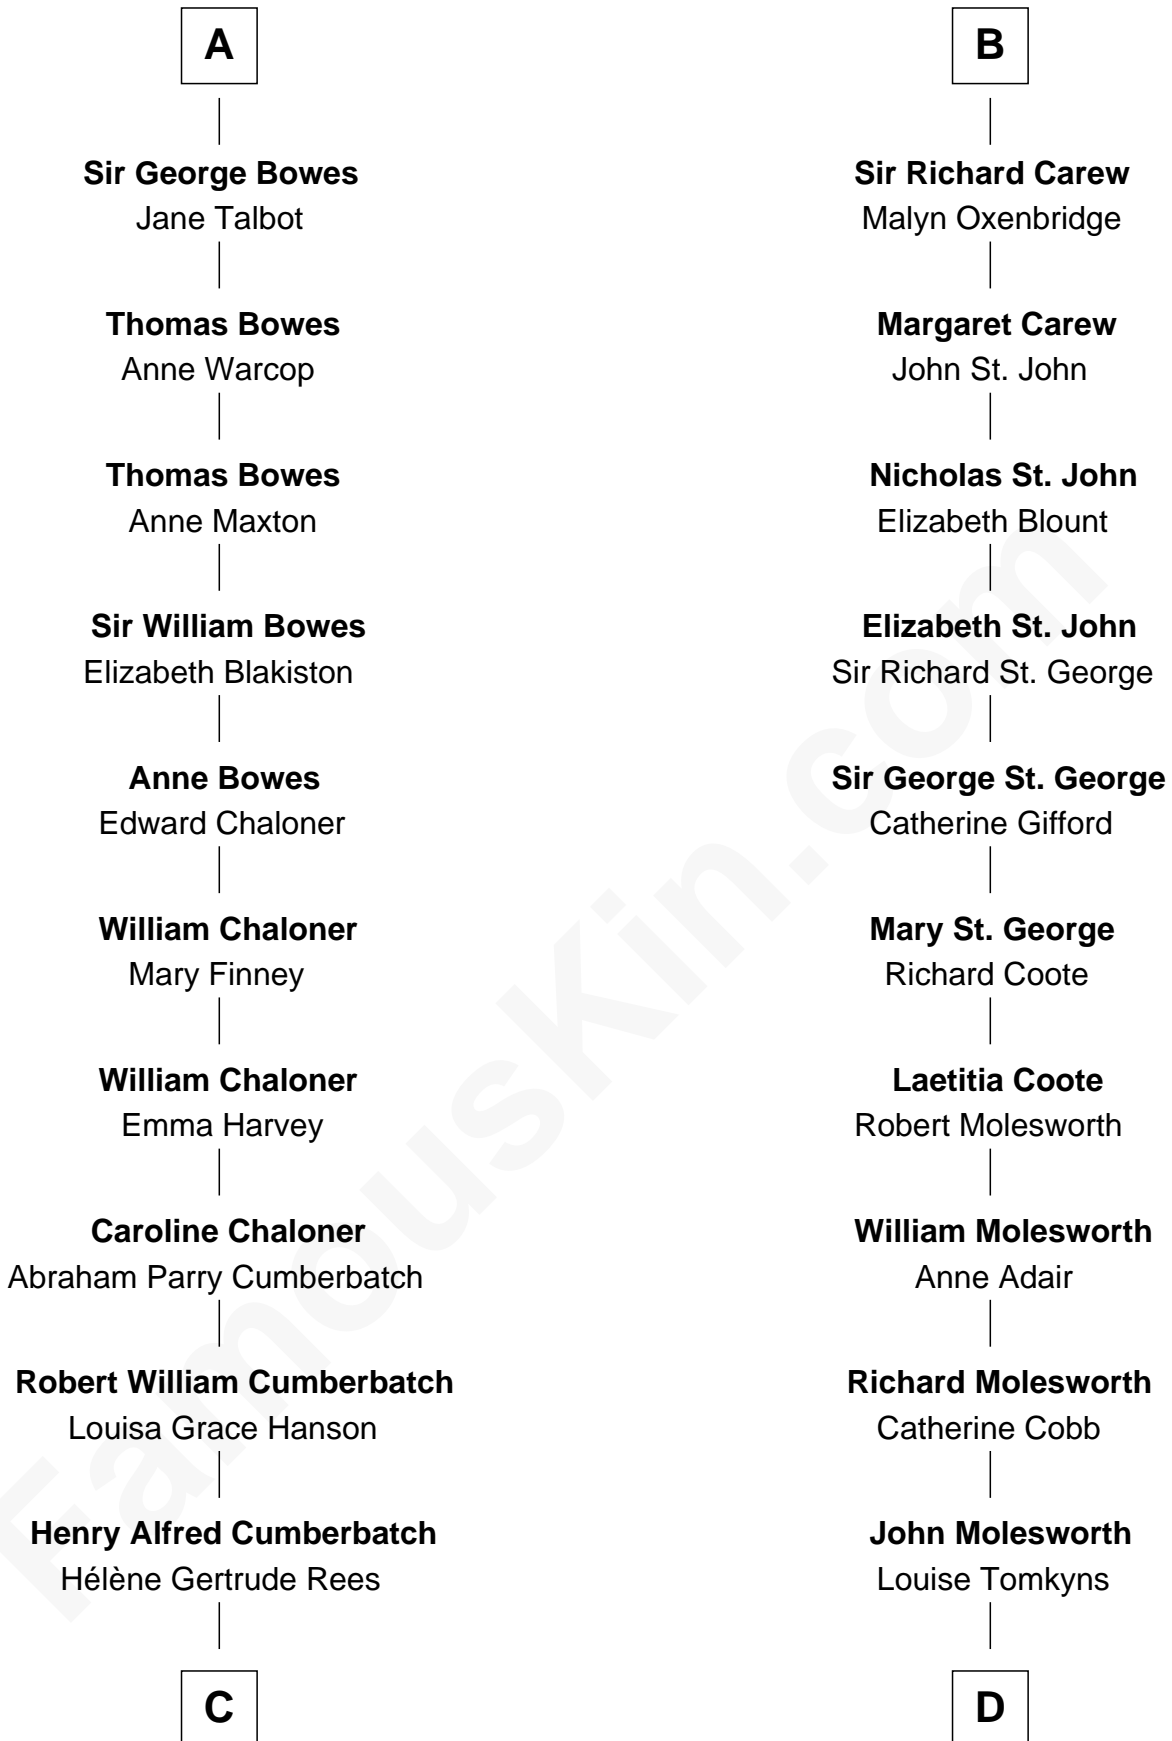

**FamousKin.com**  
**Relationship Chart of**  
**Benedict Cumberbatch**  
*Movie, Television and Stage Actor*

19th cousin of

**Olivia De Havilland**  
*Movie Actress*

**Sir Maurice de Berkeley**  
 Eve la Zouche

**C**

**Henry Carlton Cumberbatch**

Pauline Ellen Laing Congdon

**Timothy Carlton Congdon Cumberbatch**

Wanda Ventham

**Benedict Cumberbatch**

*Movie, Television and Stage Actor*

**D**

**Margaret Letitia Molesworth**

Charles Richard De Havilland

**Walter Augustus De Havilland**

Lillian Augusta Ruse

**Olivia De Havilland**

*Movie Actress*