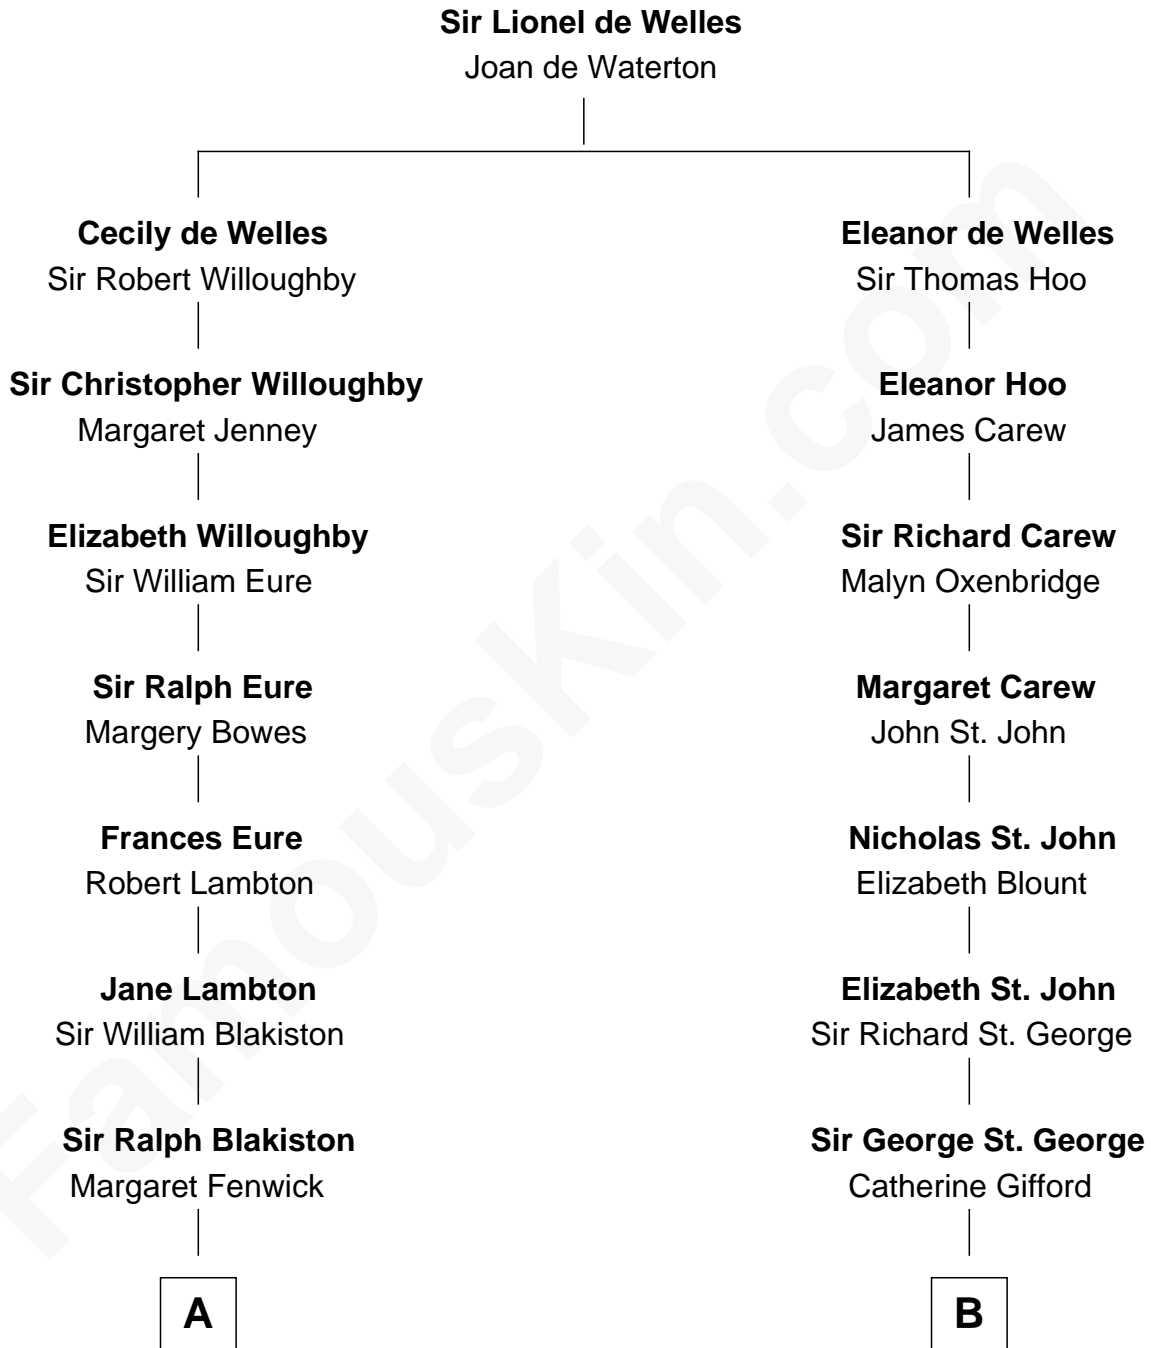

FamousKin.com Relationship Chart of

Benedict Cumberbatch
Movie, Television and Stage Actor

14th cousin 3 times removed of

Olivia De Havilland
Movie Actress

A

Sir Francis Blakiston

Ann Bowes

Elizabeth Blakiston

Abraham Parry Cumberbatch

Robert William Cumberbatch

Louisa Grace Hanson

Henry Alfred Cumberbatch

Hélène Gertrude Rees

Henry Carlton Cumberbatch

Pauline Ellen Laing Congdon

Timothy Carlton Congdon Cumberbatch