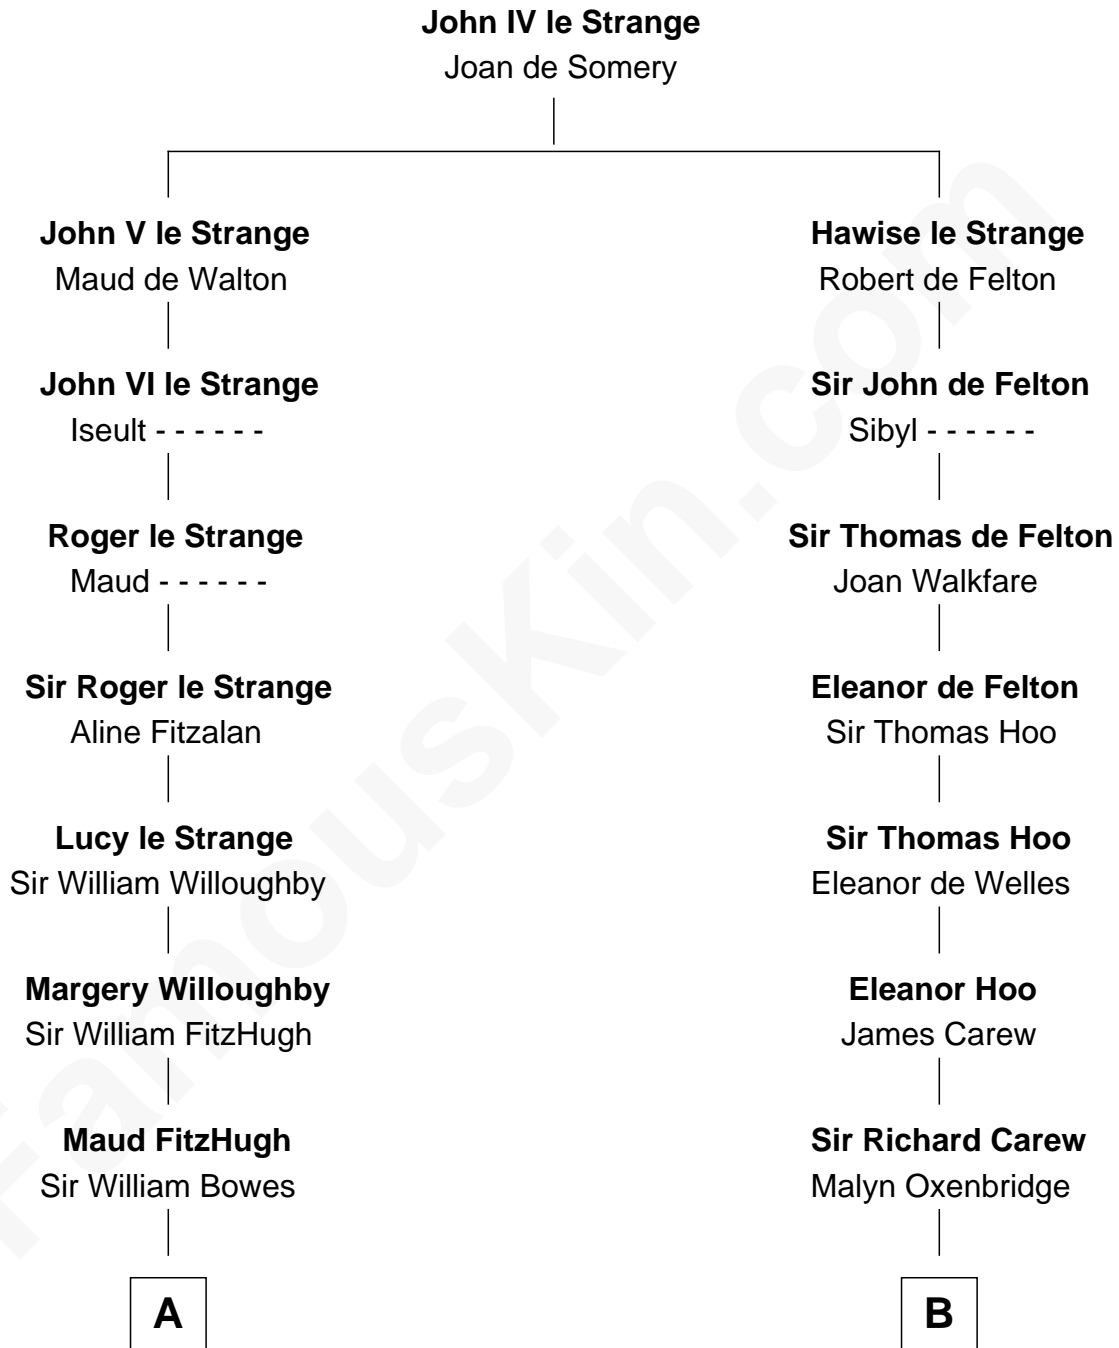

FamousKin.com Relationship Chart of

Benedict Cumberbatch
Movie, Television and Stage Actor

18th cousin 3 times removed of

Joan Fontaine
Movie Actress

C

Robert William Cumberbatch

Louisa Grace Hanson

Henry Alfred Cumberbatch