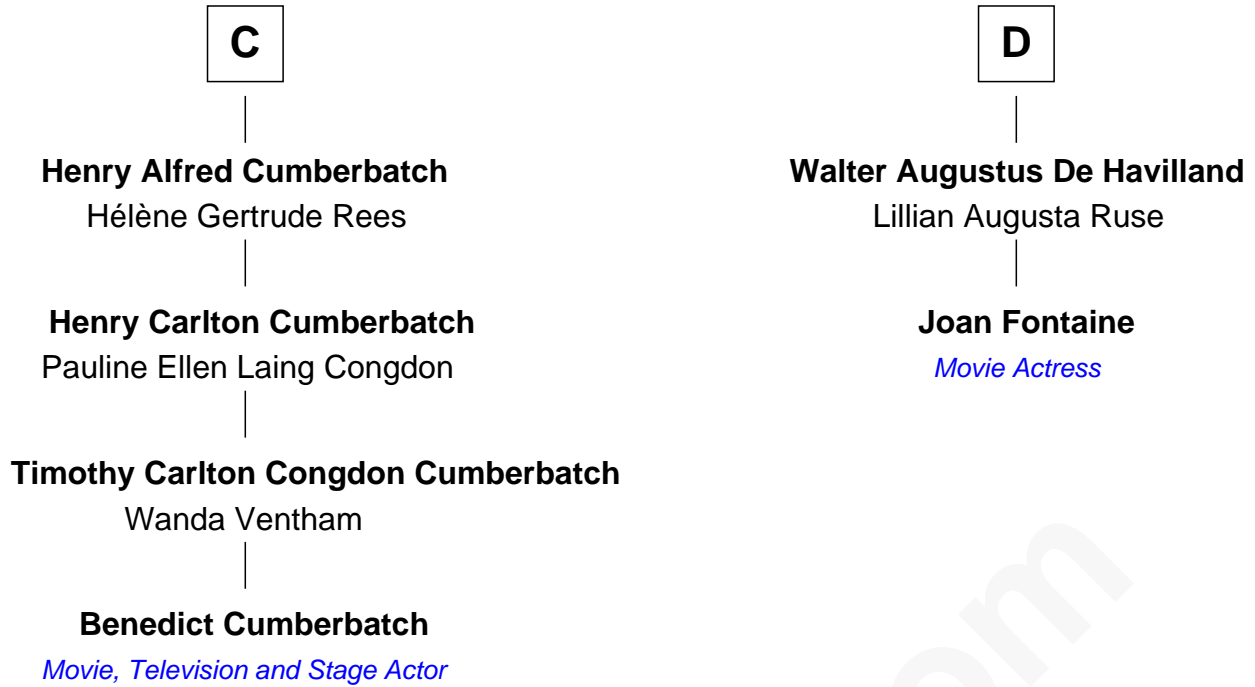

FamousKin.com

Relationship Chart of

Benedict Cumberbatch

Movie, Television and Stage Actor

18th cousin 2 times removed of

Joan Fontaine

Movie Actress

Bartholomew de Badlesmere

Margery de Badlesmere

Sir William de Ros

Maud de Roos

John de Welles

Anne de Welles

James Butler

James Butler

Joan Beauchamp

Elizabeth Butler

John Talbot

Ann Talbot

Sir Henry Vernon

Elizabeth Vernon

Sir Robert Corbet

B

FamousKin.com