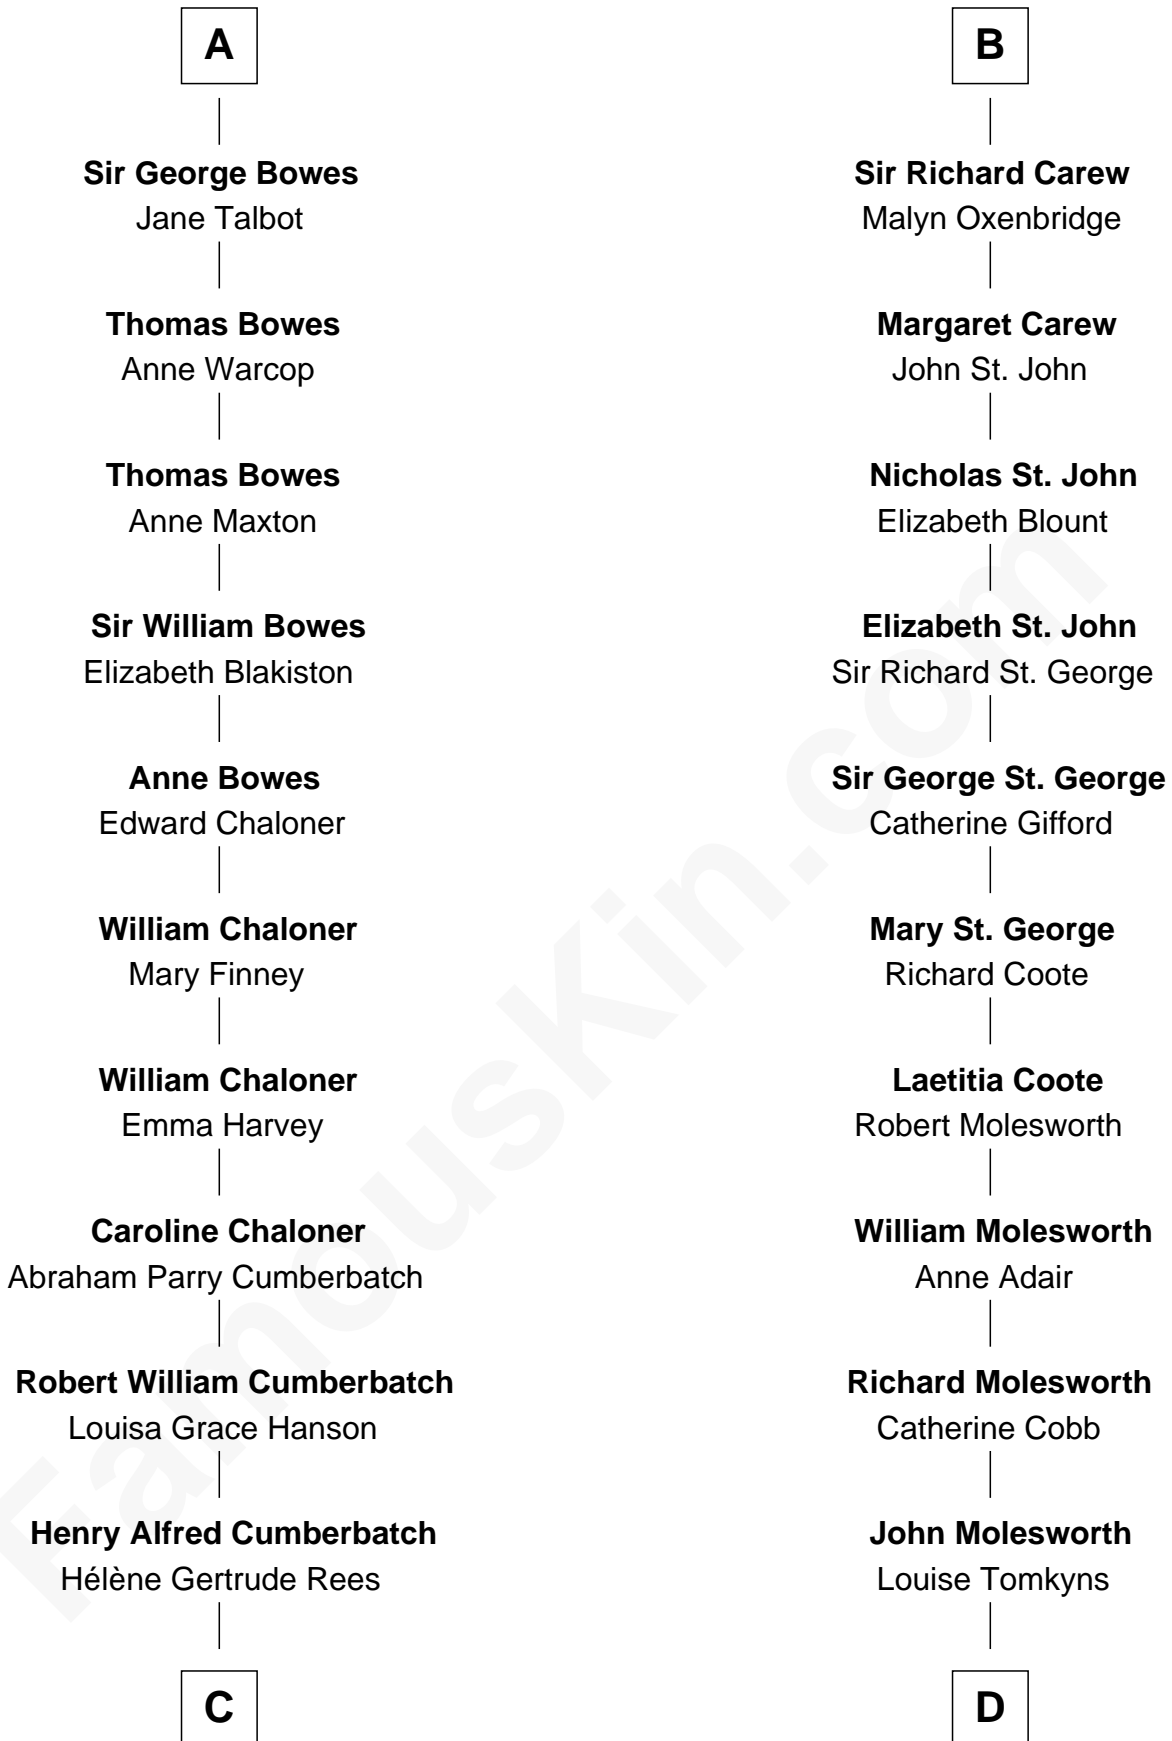

**FamousKin.com**  
**Relationship Chart of**  
**Benedict Cumberbatch**  
*Movie, Television and Stage Actor*

19th cousin of

**Joan Fontaine**  
*Movie Actress*

**Sir Hugh I de Audley**  
 Iseult de Mortimer

**C**

**Henry Carlton Cumberbatch**

Pauline Ellen Laing Congdon

**Timothy Carlton Congdon Cumberbatch**

Wanda Ventham

**Benedict Cumberbatch**

*Movie, Television and Stage Actor*

**D**

**Margaret Letitia Molesworth**

Charles Richard De Havilland

**Walter Augustus De Havilland**

Lillian Augusta Ruse

**Joan Fontaine**

*Movie Actress*

FamousKin.com