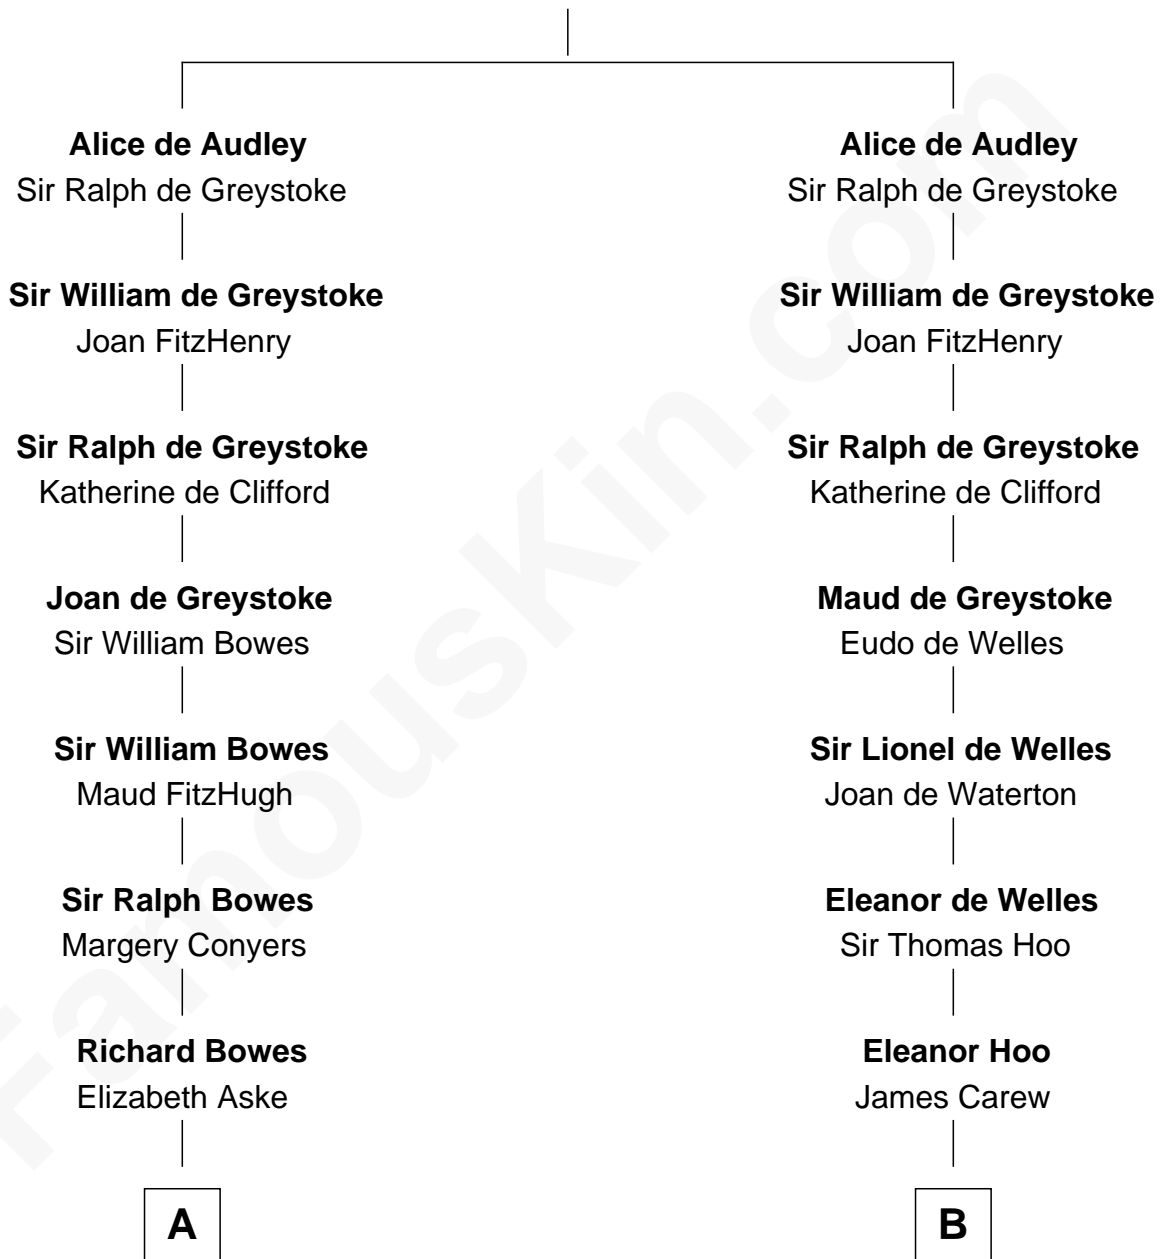

**FamousKin.com**  
**Relationship Chart of**  
**Benedict Cumberbatch**  
*Movie, Television and Stage Actor*

19th cousin of

**Joan Fontaine**  
*Movie Actress*

**Sir Hugh I de Audley**  
 Iseult de Mortimer

**C**

**Henry Carlton Cumberbatch**

Pauline Ellen Laing Congdon

**Timothy Carlton Congdon Cumberbatch**

Wanda Ventham

**Benedict Cumberbatch**

*Movie, Television and Stage Actor*

**D**

**Margaret Letitia Molesworth**

Charles Richard De Havilland

**Walter Augustus De Havilland**

Lillian Augusta Ruse

**Joan Fontaine**

*Movie Actress*

FamousKin.com