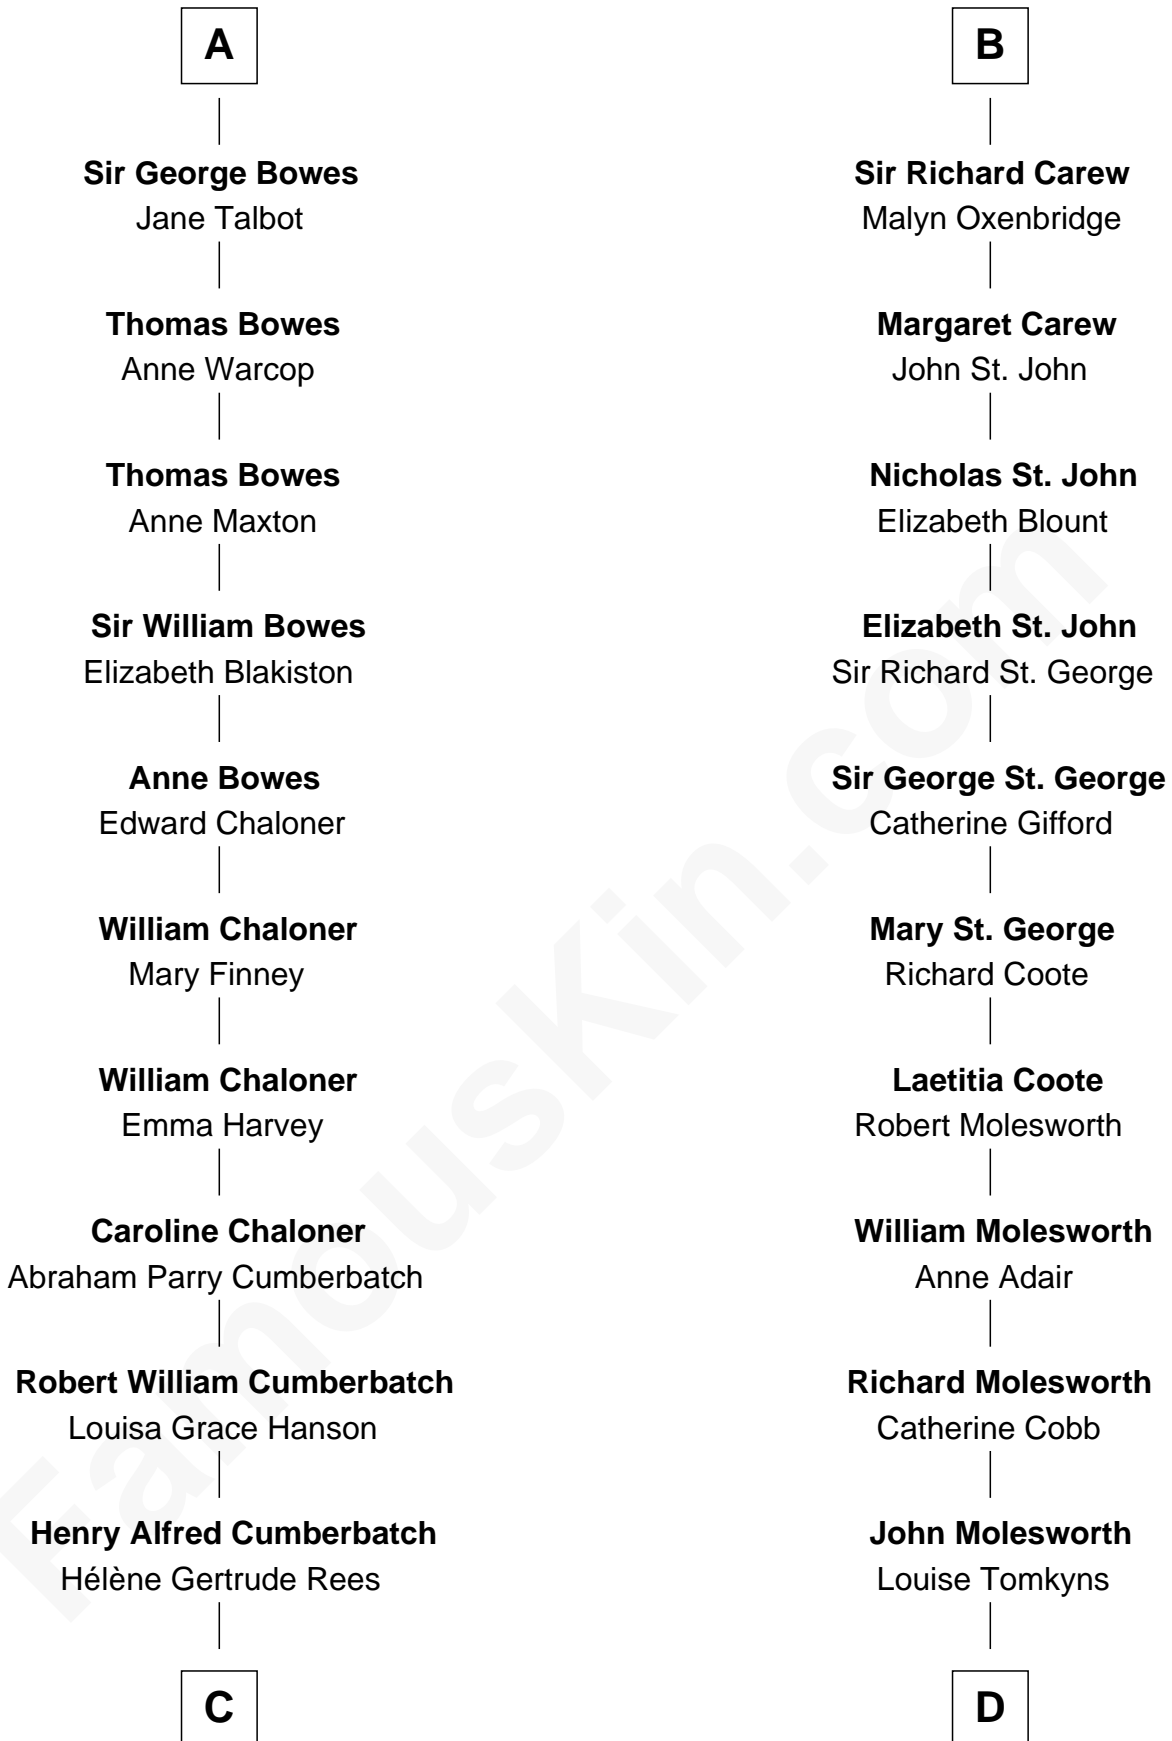

FamousKin.com
Relationship Chart of
Benedict Cumberbatch
Movie, Television and Stage Actor

19th cousin of

Joan Fontaine
Movie Actress

C

Henry Carlton Cumberbatch

Pauline Ellen Laing Congdon

Timothy Carlton Congdon Cumberbatch

Wanda Ventham

Benedict Cumberbatch

Movie, Television and Stage Actor

D

Margaret Letitia Molesworth

Charles Richard De Havilland

Walter Augustus De Havilland

Lillian Augusta Ruse