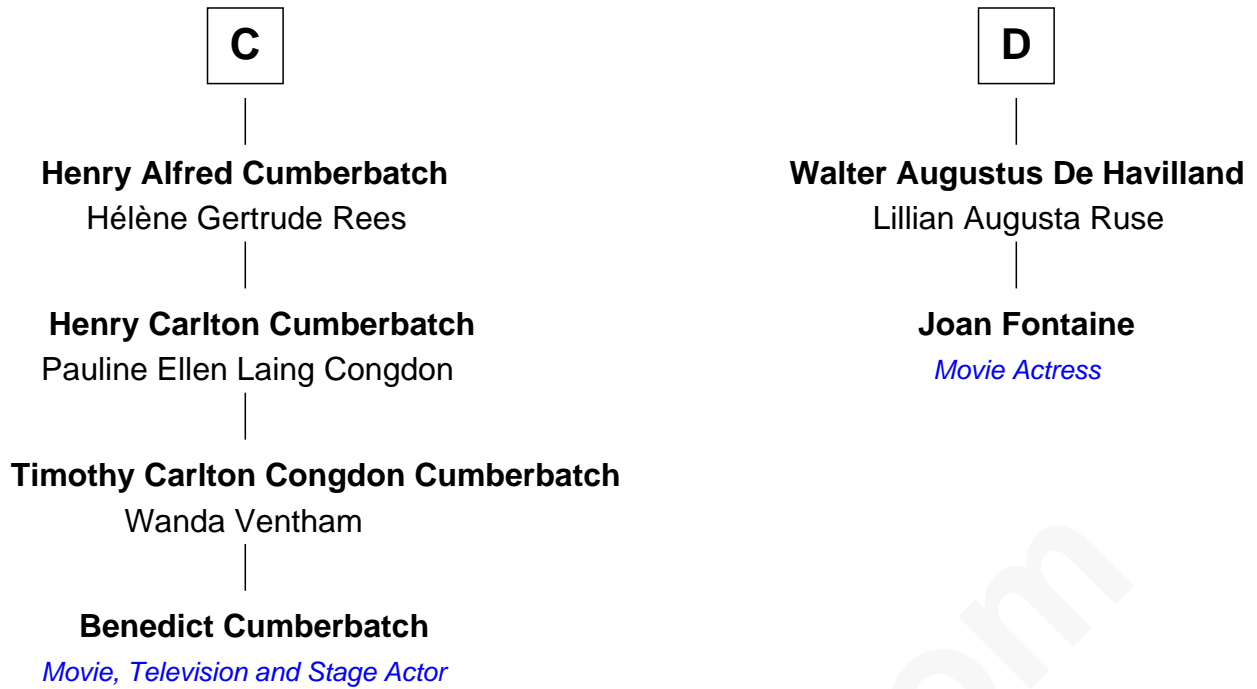

## Relationship Chart of

**Benedict Cumberbatch**

*Movie, Television and Stage Actor*

18th cousin 2 times removed of

**Joan Fontaine**

*Movie Actress*

**Ralph VII de Toeni**

Mary - - - - -