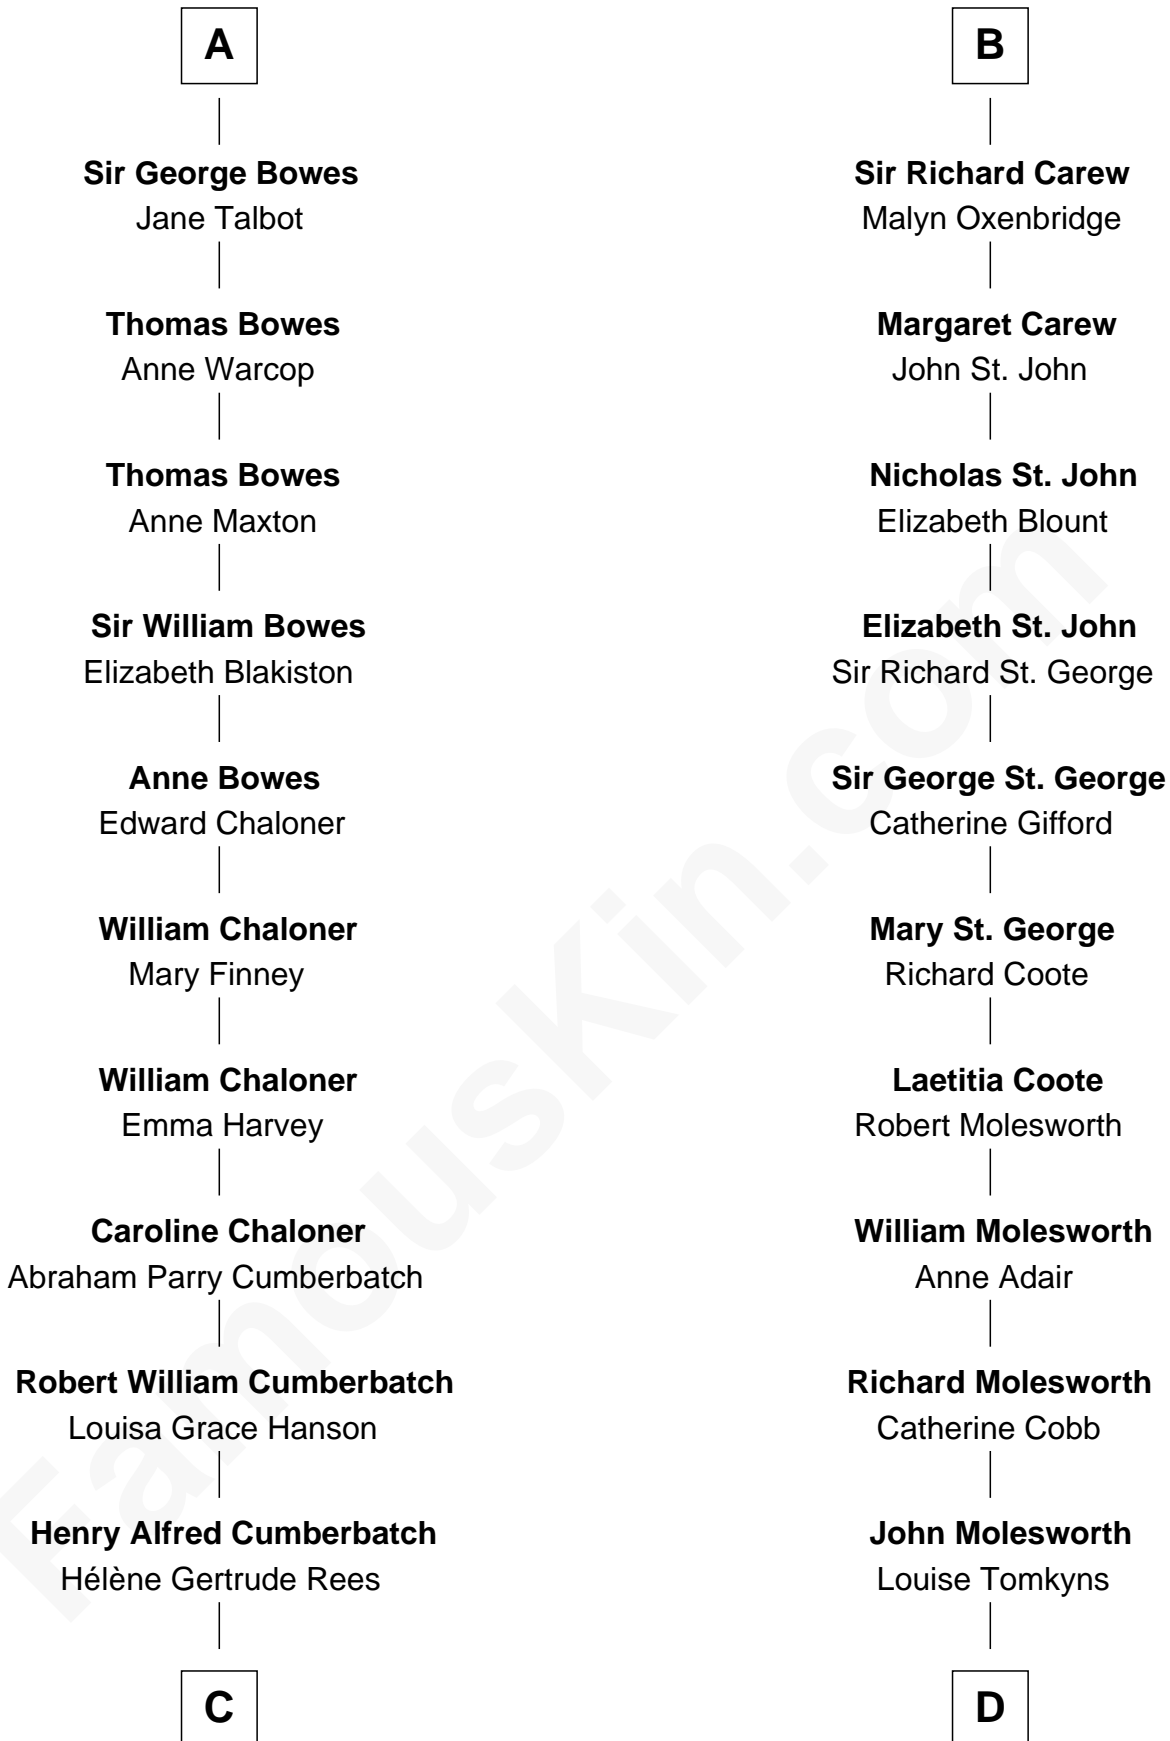

FamousKin.com
Relationship Chart of
Benedict Cumberbatch
Movie, Television and Stage Actor

19th cousin of

Joan Fontaine
Movie Actress

Sir Maurice de Berkeley
 Eve la Zouche

C

Henry Carlton Cumberbatch

Pauline Ellen Laing Congdon

Timothy Carlton Congdon Cumberbatch

Wanda Ventham

Benedict Cumberbatch

Movie, Television and Stage Actor

D

Margaret Letitia Molesworth

Charles Richard De Havilland

Walter Augustus De Havilland