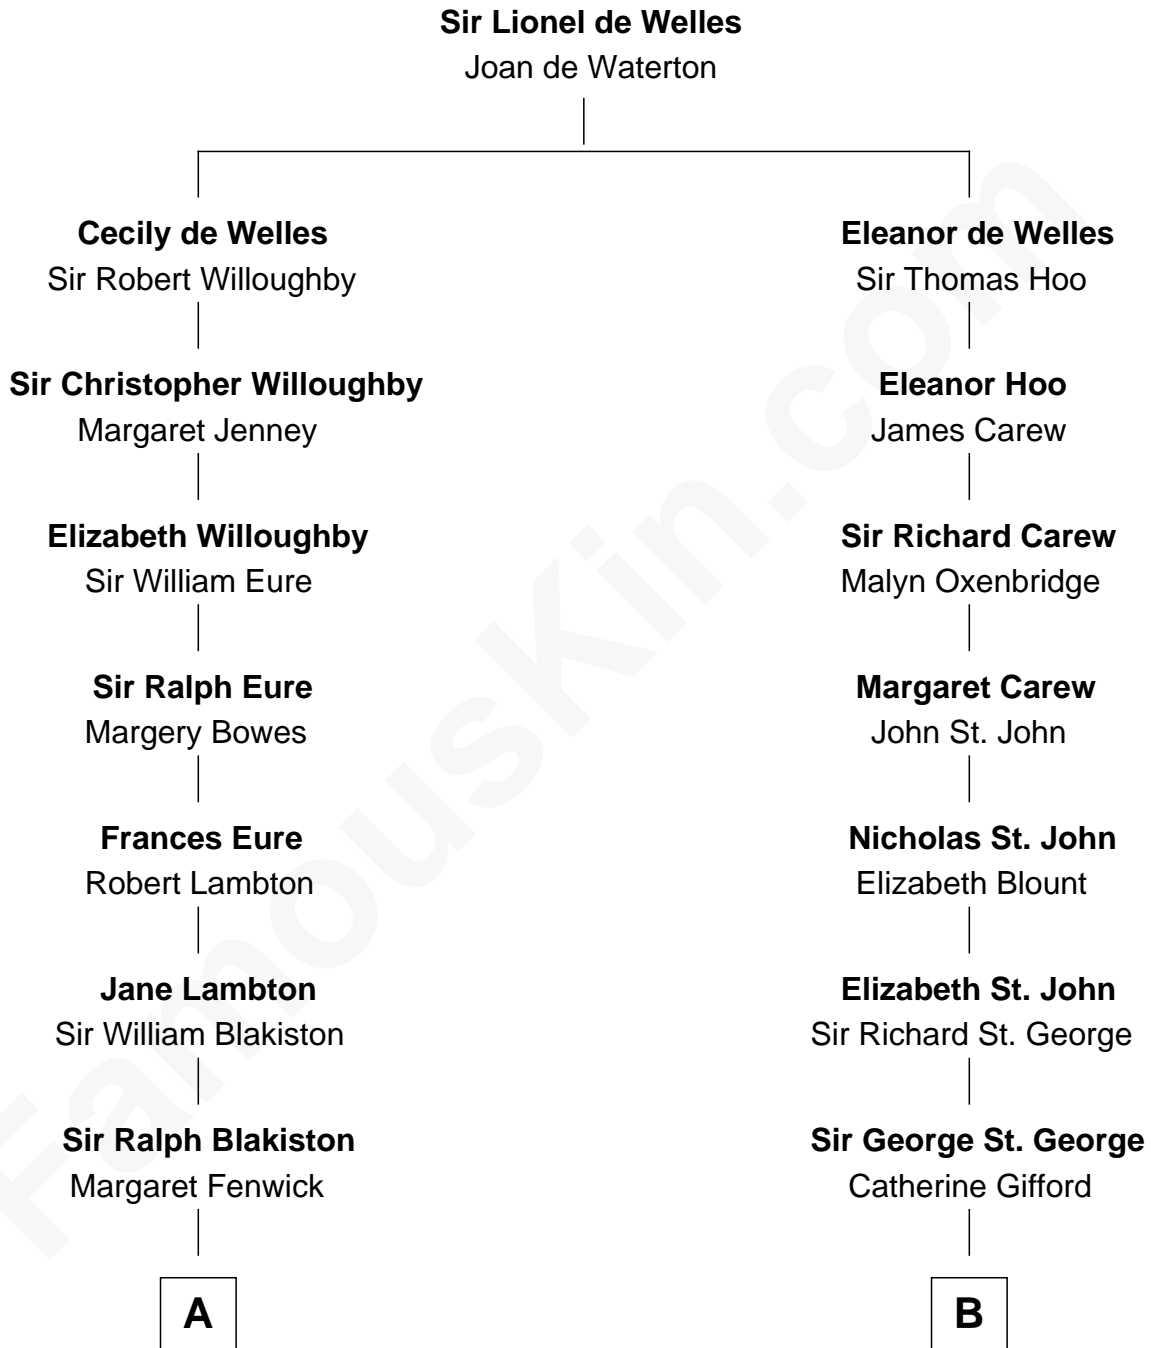

FamousKin.com Relationship Chart of

Benedict Cumberbatch
Movie, Television and Stage Actor

14th cousin 3 times removed of

Joan Fontaine
Movie Actress

A

Sir Francis Blakiston

Ann Bowes

Elizabeth Blakiston

Abraham Parry Cumberbatch

Robert William Cumberbatch

Louisa Grace Hanson

Henry Alfred Cumberbatch

Hélène Gertrude Rees

Henry Carlton Cumberbatch

Pauline Ellen Laing Congdon

Timothy Carlton Congdon Cumberbatch