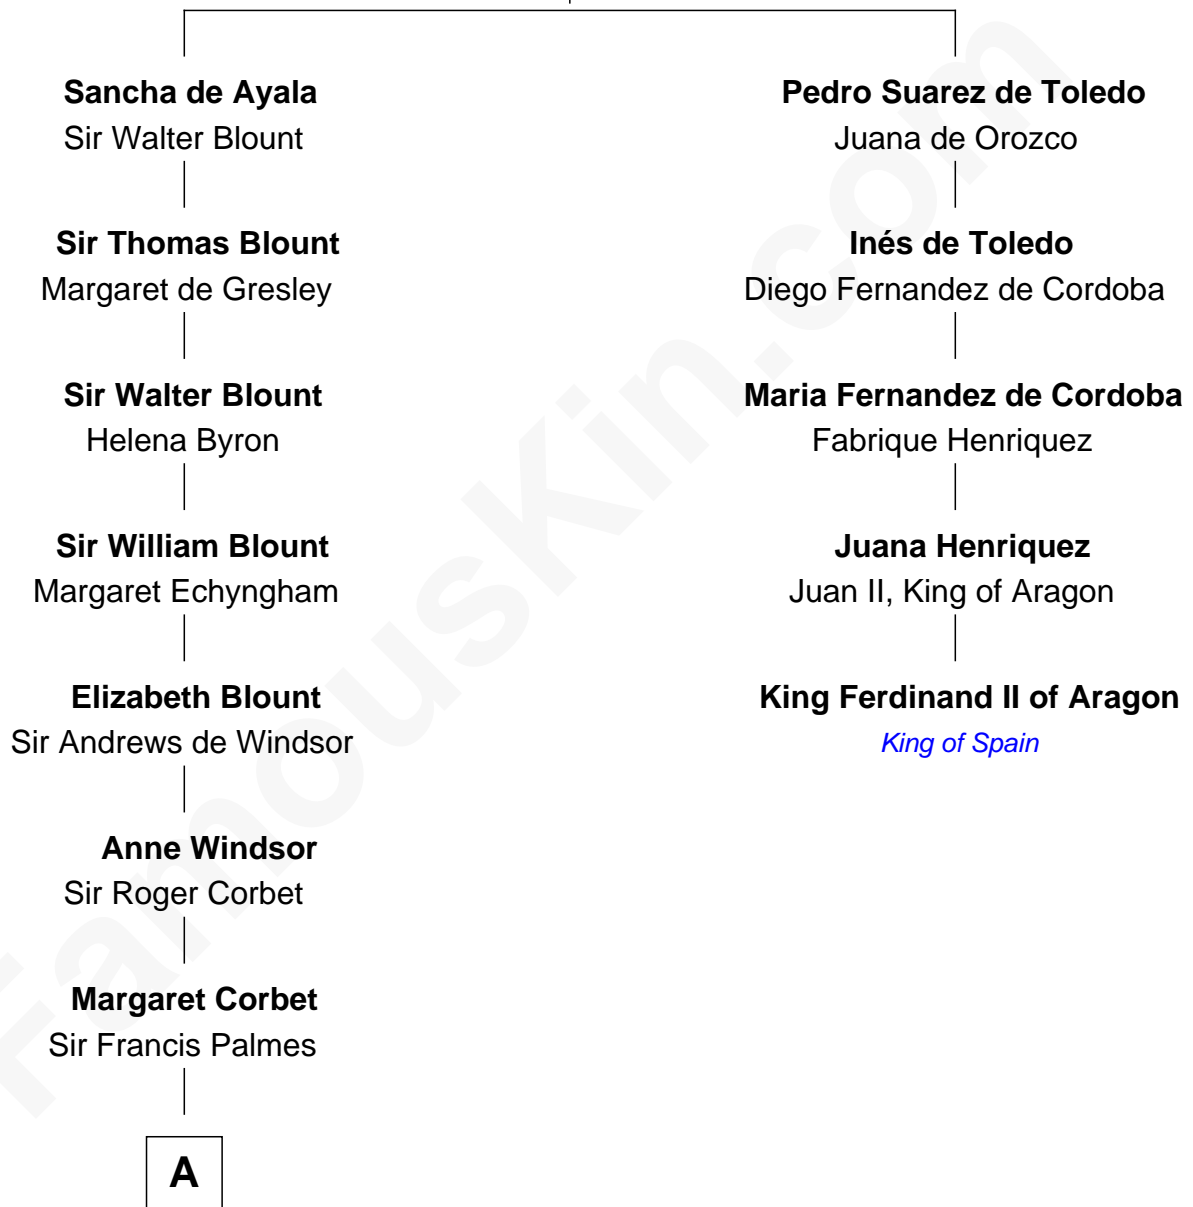

## Relationship Chart of

**Benedict Cumberbatch**

*Movie, Television and Stage Actor*

4th cousin 16 times removed of

**King Ferdinand II of Aragon**

*1st King of a united Spain*

**Diego Gomez de Toledo**

Inez Alfonsa de Ayala