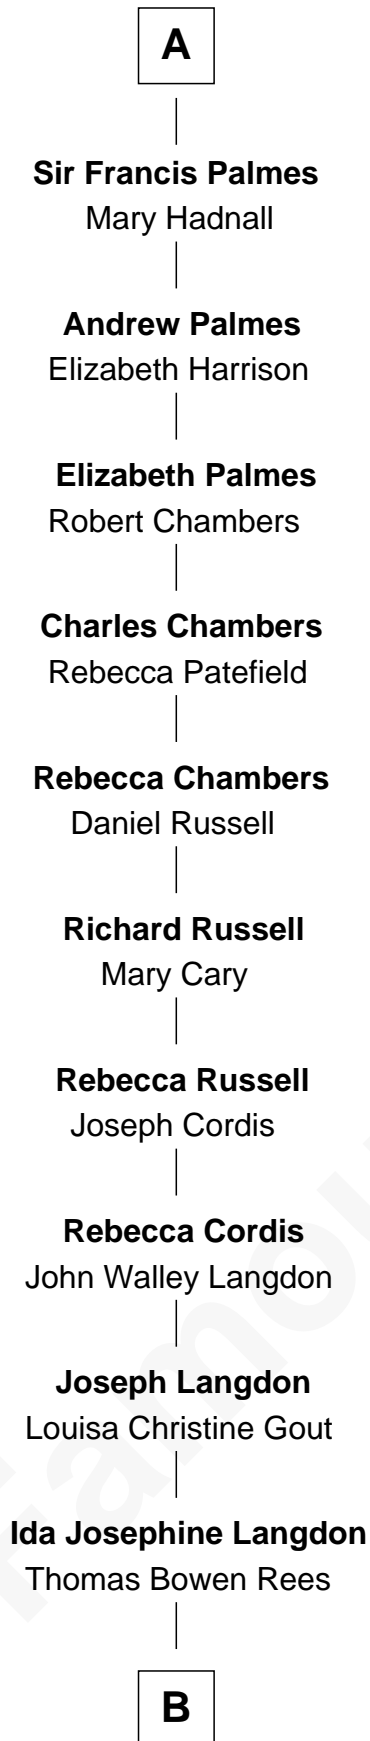

# FamousKin.com

## Relationship Chart of

**Benedict Cumberbatch**

*Movie, Television and Stage Actor*

4th cousin 16 times removed of

**King Ferdinand II of Aragon**

*1st King of a united Spain*

**Diego Gomez de Toledo**

Inez Alfonsa de Ayala

**B**

**Hélène Gertrude Rees**  
Henry Alfred Cumberbatch

**Henry Carlton Cumberbatch**  
Pauline Ellen Laing Congdon

**Timothy Carlton Congdon Cumberbatch**  
Wanda Ventham

**Benedict Cumberbatch**  
*Movie, Television and Stage Actor*