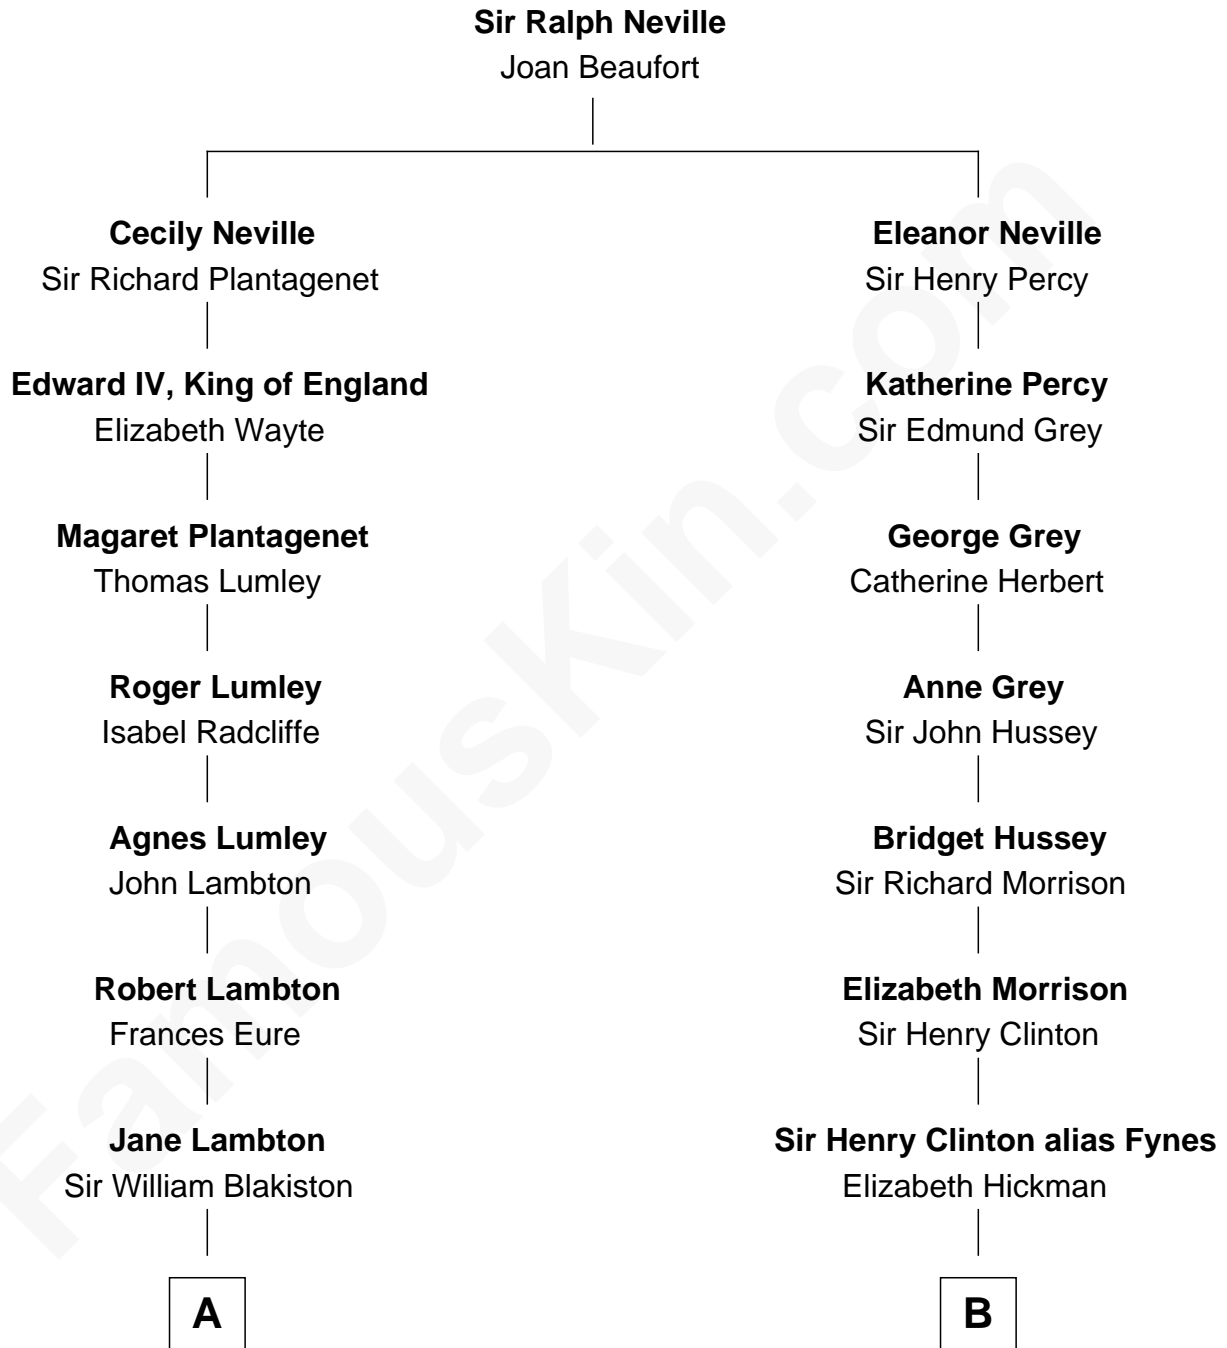

# FamousKin.com Relationship Chart of

**Benedict Cumberbatch**  
*Movie, Television and Stage Actor*

10th cousin 8 times removed of

**George Clinton**  
*4th U.S. Vice President*

**Timothy Carlton Congdon Cumberbatch**

Wanda Ventham

**Benedict Cumberbatch**

*Movie, Television and Stage Actor*

FamousKin.com