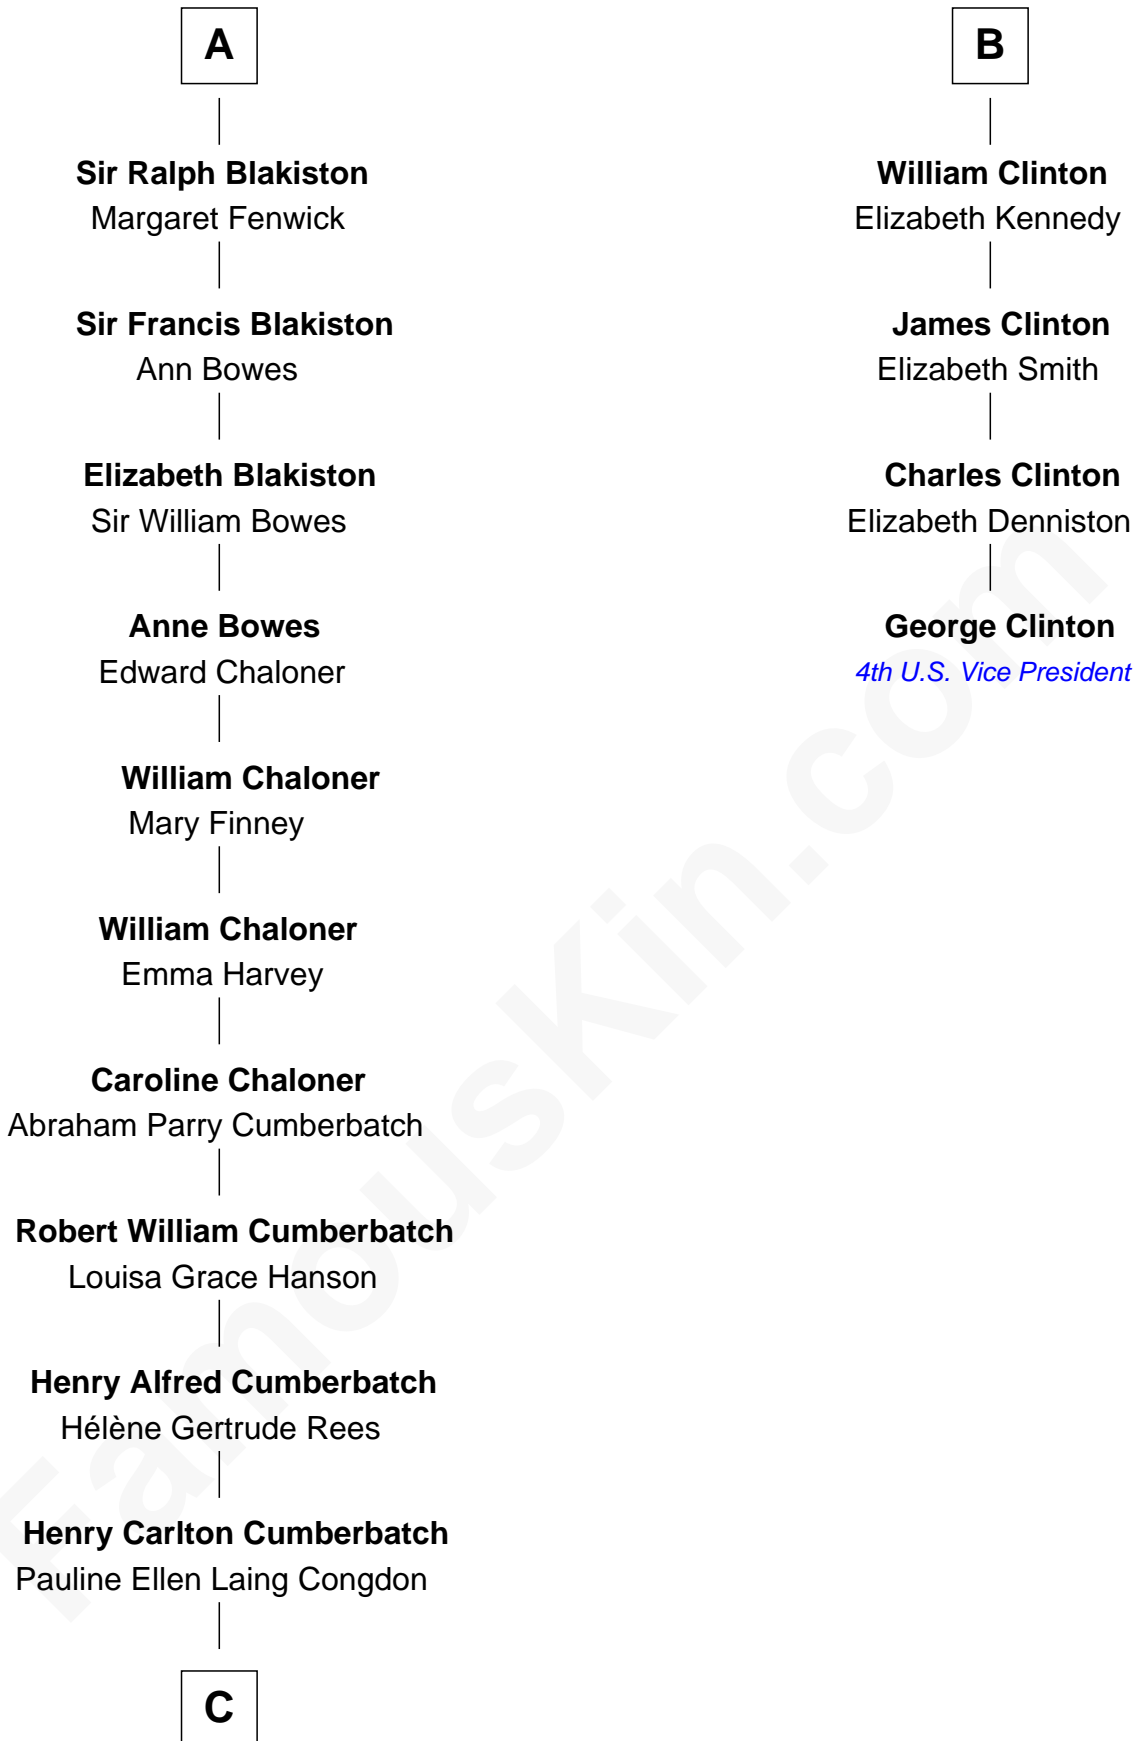

# FamousKin.com Relationship Chart of

**Benedict Cumberbatch**  
*Movie, Television and Stage Actor*

10th cousin 8 times removed of

**George Clinton**  
*4th U.S. Vice President*

**Timothy Carlton Congdon Cumberbatch**

Wanda Ventham

**Benedict Cumberbatch**

*Movie, Television and Stage Actor*

FamousKin.com