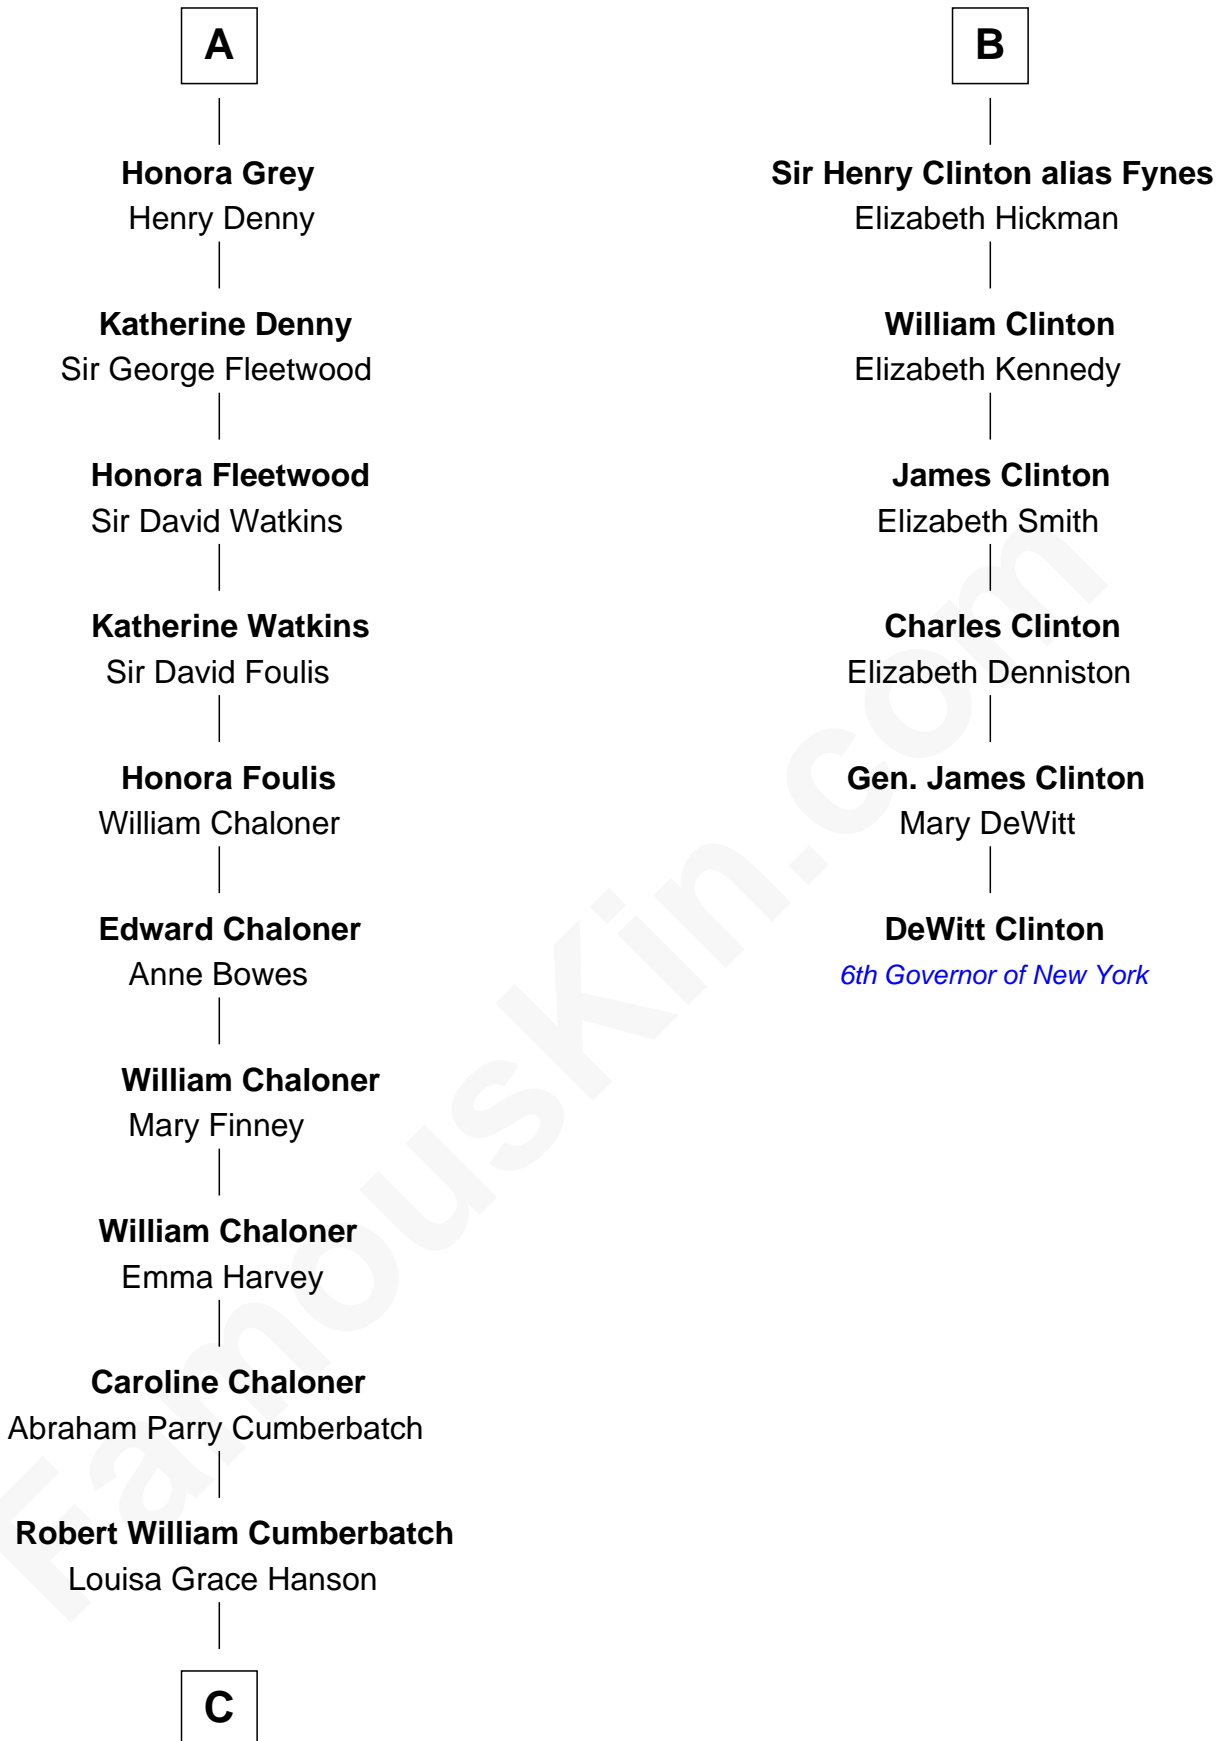

# FamousKin.com Relationship Chart of

**Benedict Cumberbatch**  
*Movie, Television and Stage Actor*

12th cousin 8 times removed of

**DeWitt Clinton**  
*6th Governor of New York*

**C**

Henry Alfred Cumberbatch

Hélène Gertrude Rees

Henry Carlton Cumberbatch

Pauline Ellen Laing Congdon

Timothy Carlton Congdon Cumberbatch

Wanda Ventham

**Benedict Cumberbatch**

*Movie, Television and Stage Actor*

FamousKin.com