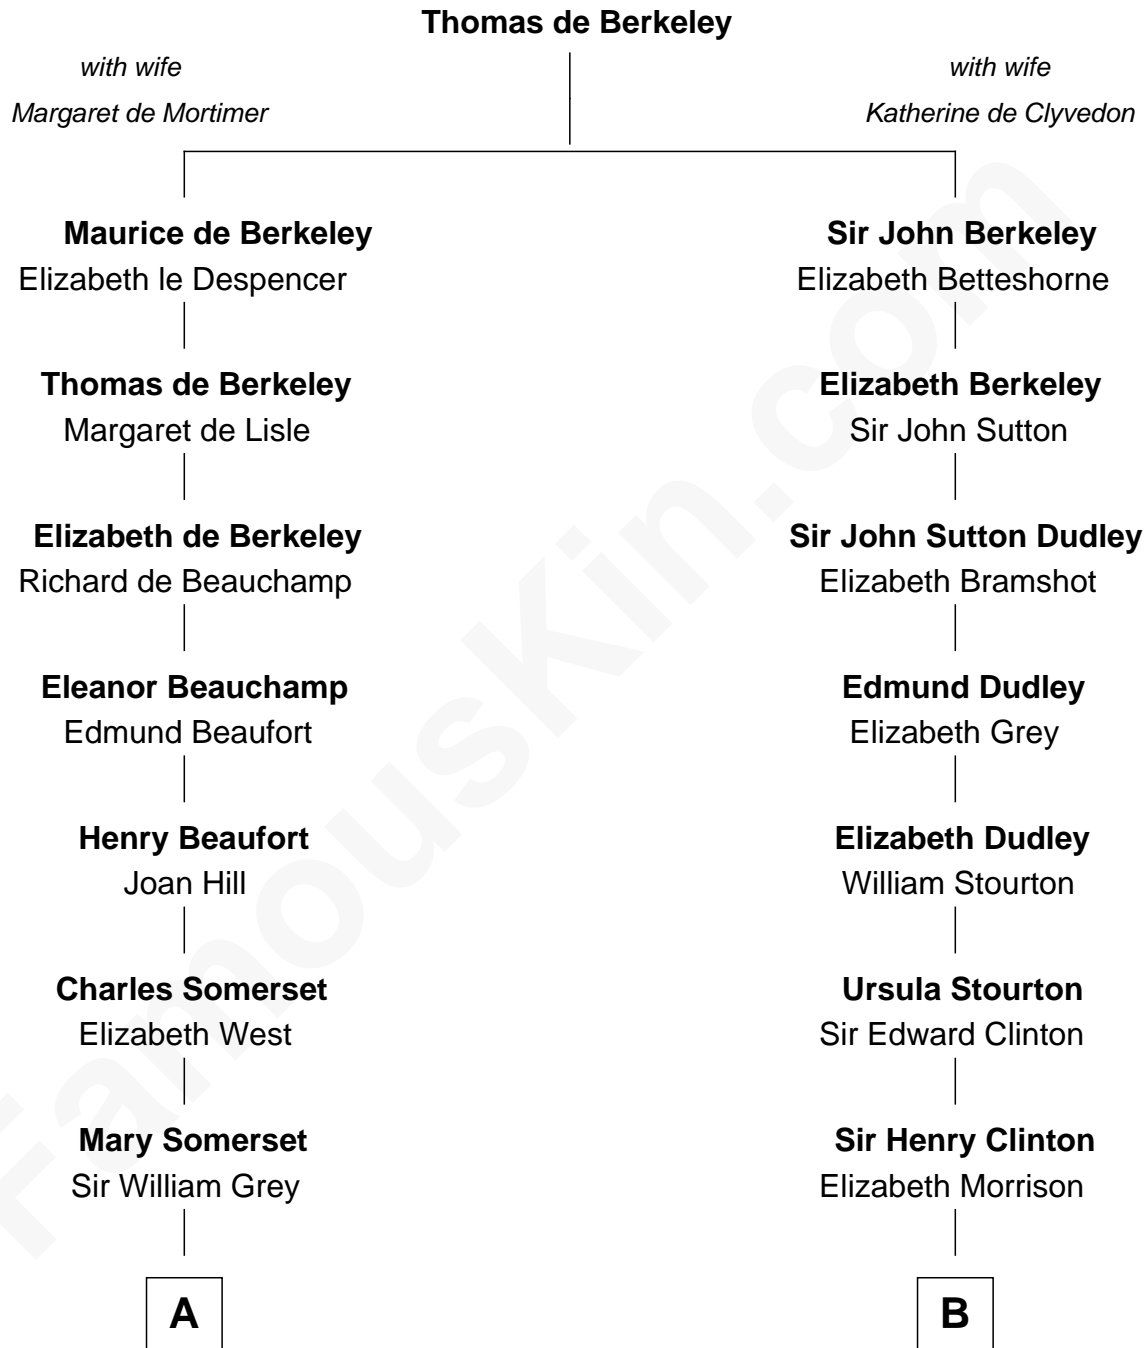

# FamousKin.com Relationship Chart of

**Benedict Cumberbatch**  
*Movie, Television and Stage Actor*

12th cousin 8 times removed of

**DeWitt Clinton**  
*6th Governor of New York*

**C**

Henry Alfred Cumberbatch

Hélène Gertrude Rees

Henry Carlton Cumberbatch

Pauline Ellen Laing Congdon

Timothy Carlton Congdon Cumberbatch

Wanda Ventham

**Benedict Cumberbatch**

*Movie, Television and Stage Actor*

FamousKin.com