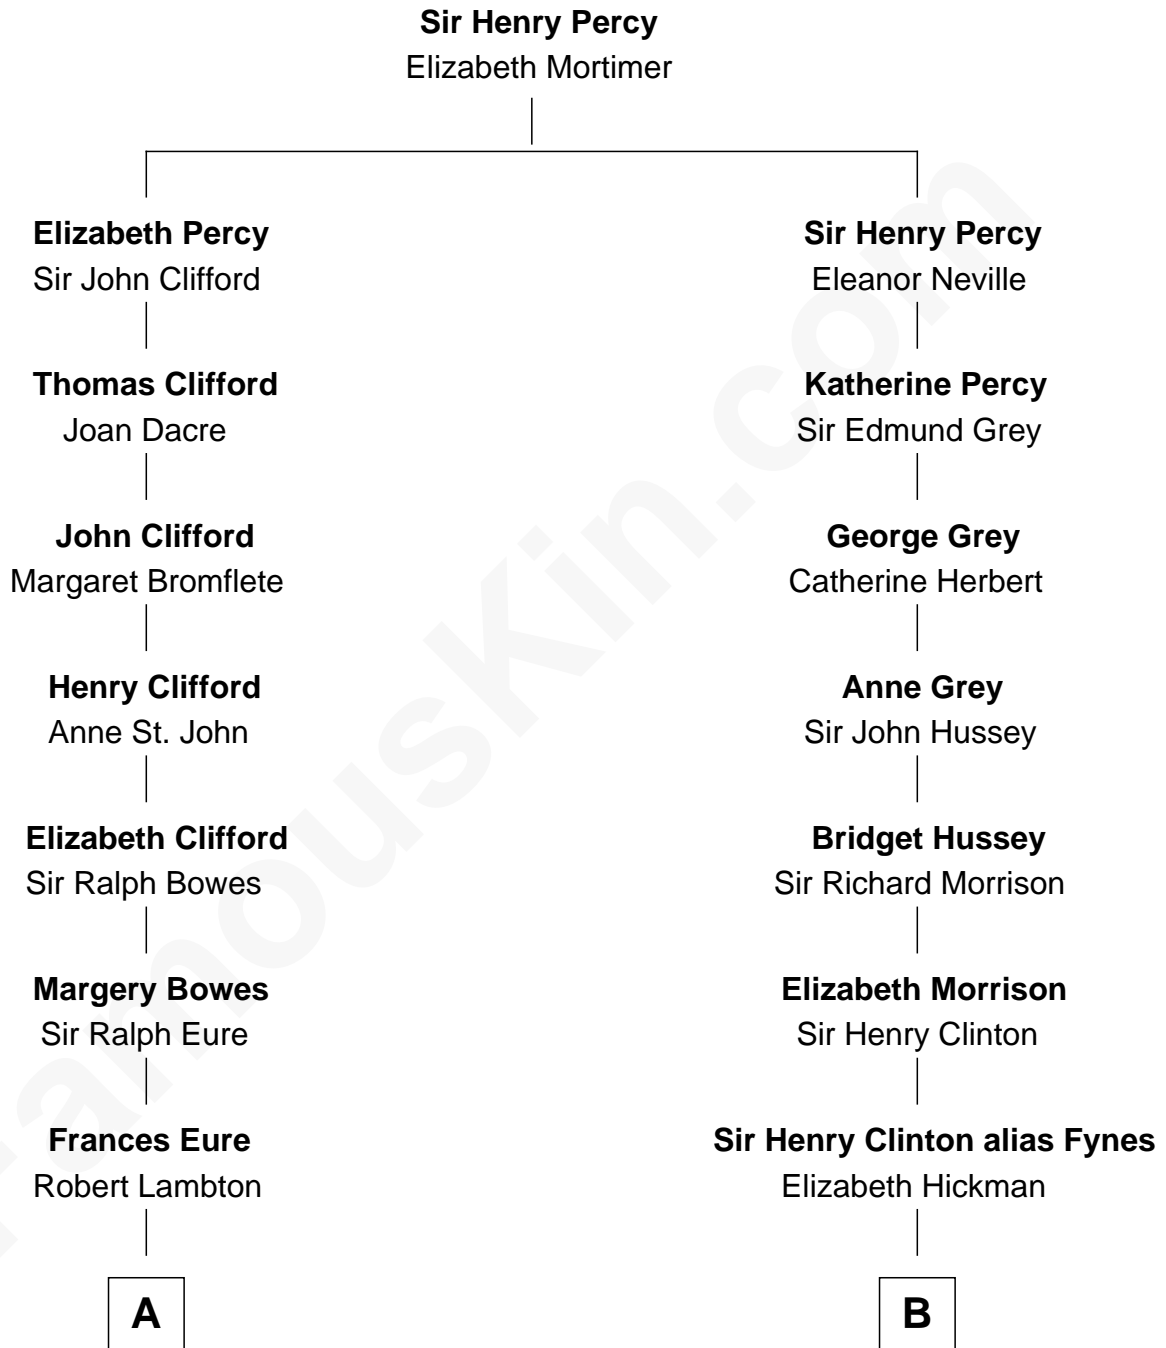

# FamousKin.com Relationship Chart of

**Benedict Cumberbatch**  
*Movie, Television and Stage Actor*

11th cousin 8 times removed of

**DeWitt Clinton**  
*6th Governor of New York*

**C**

Henry Carlton Cumberbatch

Pauline Ellen Laing Congdon

Timothy Carlton Congdon Cumberbatch

Wanda Ventham

**Benedict Cumberbatch**

*Movie, Television and Stage Actor*

FamousKin.com