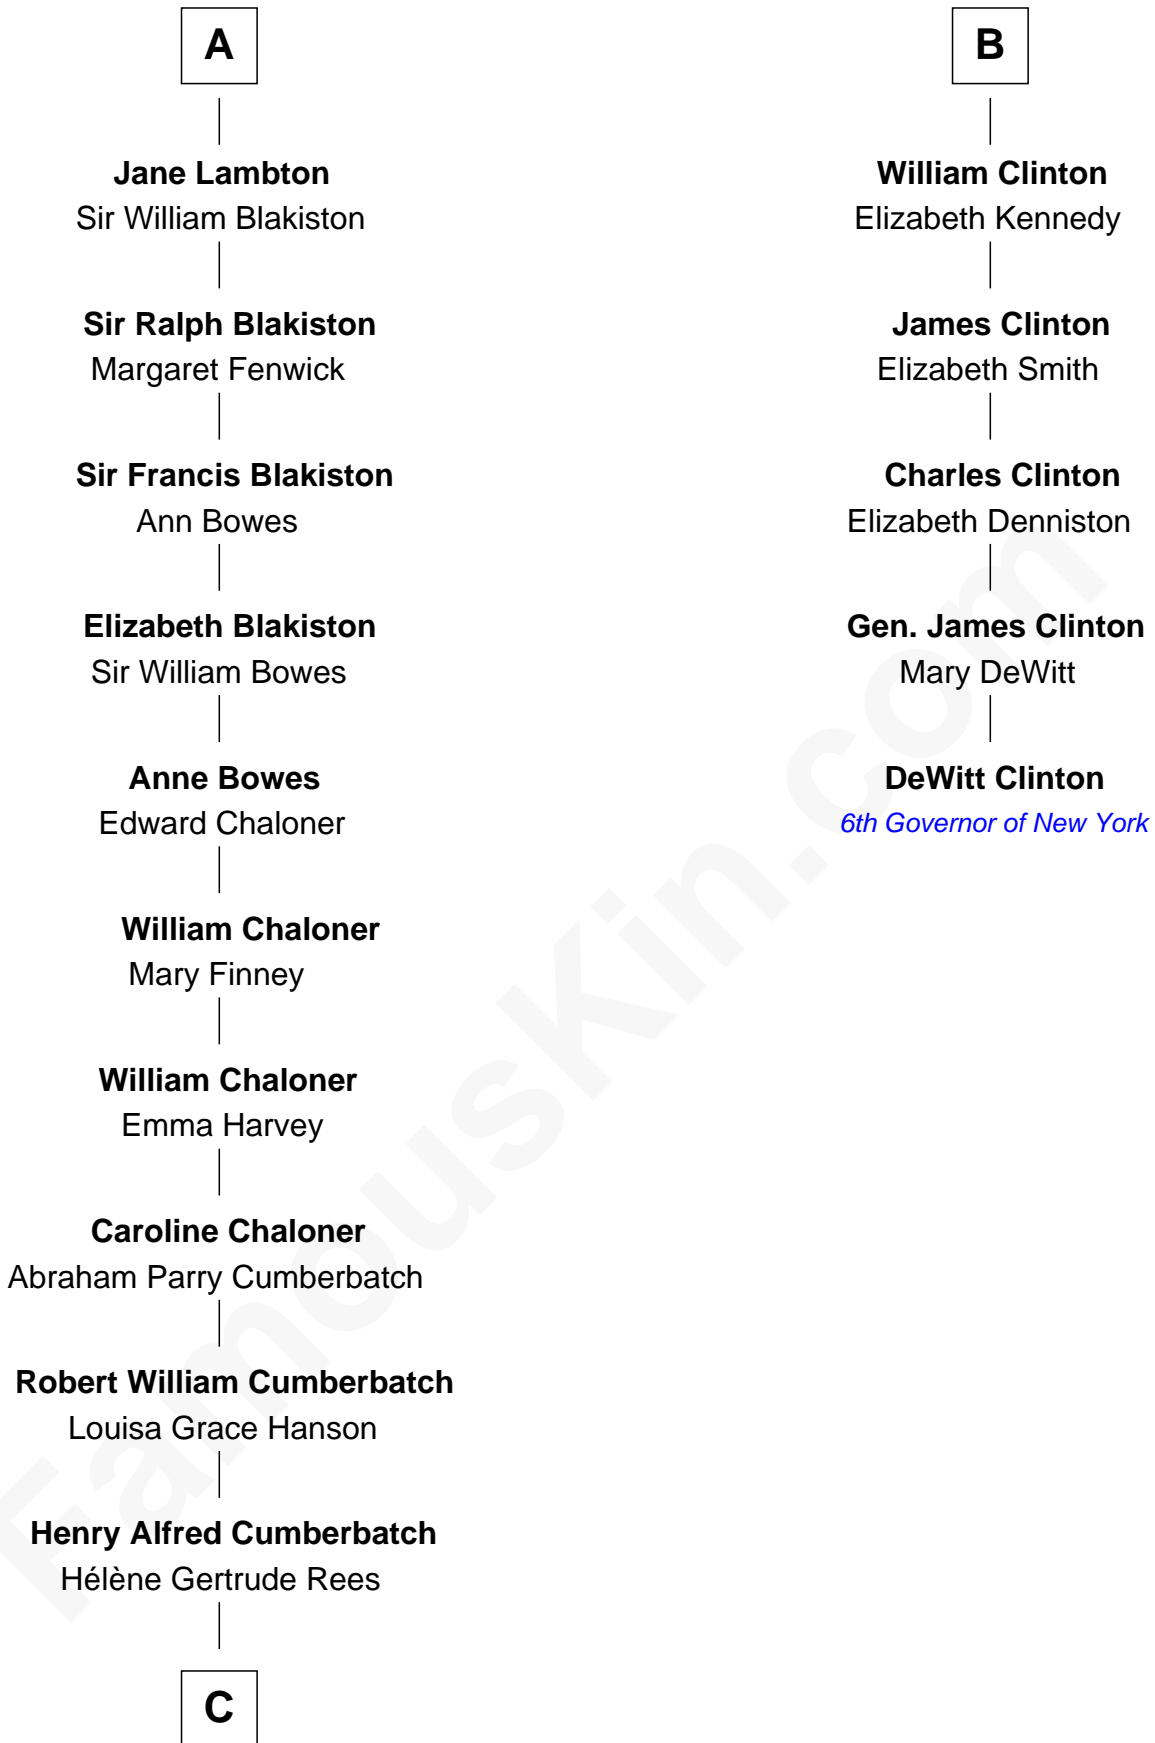

# FamousKin.com Relationship Chart of

**Benedict Cumberbatch**  
*Movie, Television and Stage Actor*

11th cousin 8 times removed of

**DeWitt Clinton**  
*6th Governor of New York*

**C**

Henry Carlton Cumberbatch

Pauline Ellen Laing Congdon

Timothy Carlton Congdon Cumberbatch

Wanda Ventham

**Benedict Cumberbatch**

*Movie, Television and Stage Actor*

FamousKin.com