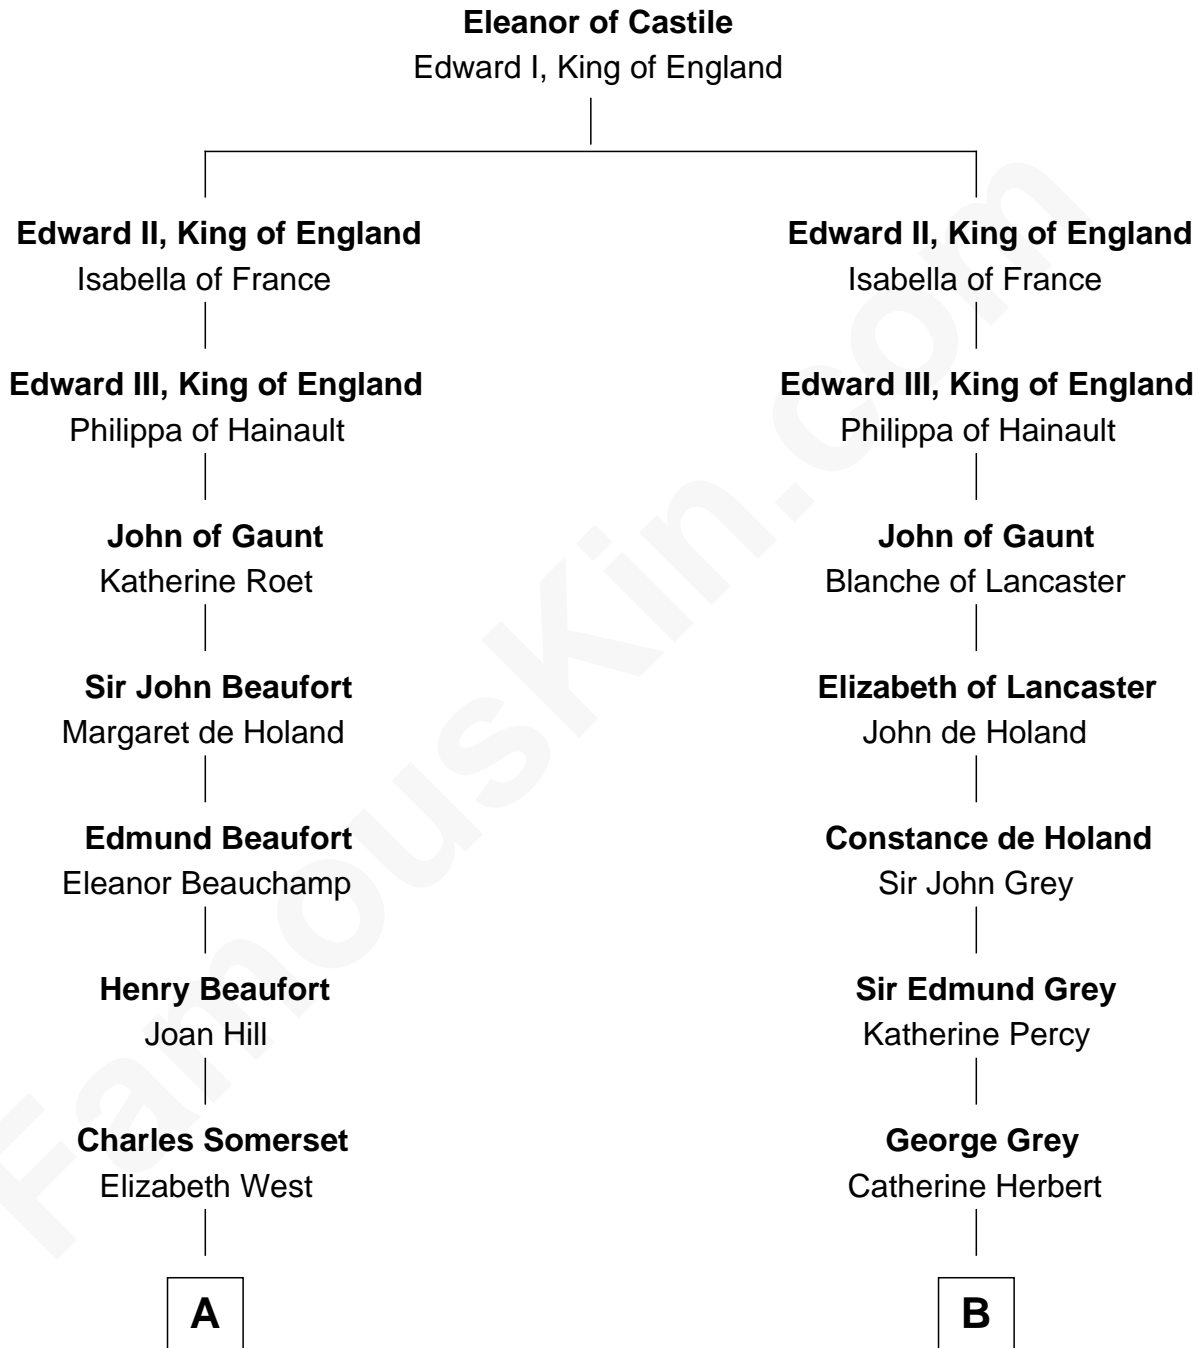

FamousKin.com Relationship Chart of

Benedict Cumberbatch
Movie, Television and Stage Actor
15th cousin 6 times removed of

DeWitt Clinton
6th Governor of New York

C

Robert William Cumberbatch

Louisa Grace Hanson

Henry Alfred Cumberbatch

Hélène Gertrude Rees

Henry Carlton Cumberbatch

Pauline Ellen Laing Congdon

Timothy Carlton Congdon Cumberbatch

Wanda Ventham

Benedict Cumberbatch

Movie, Television and Stage Actor