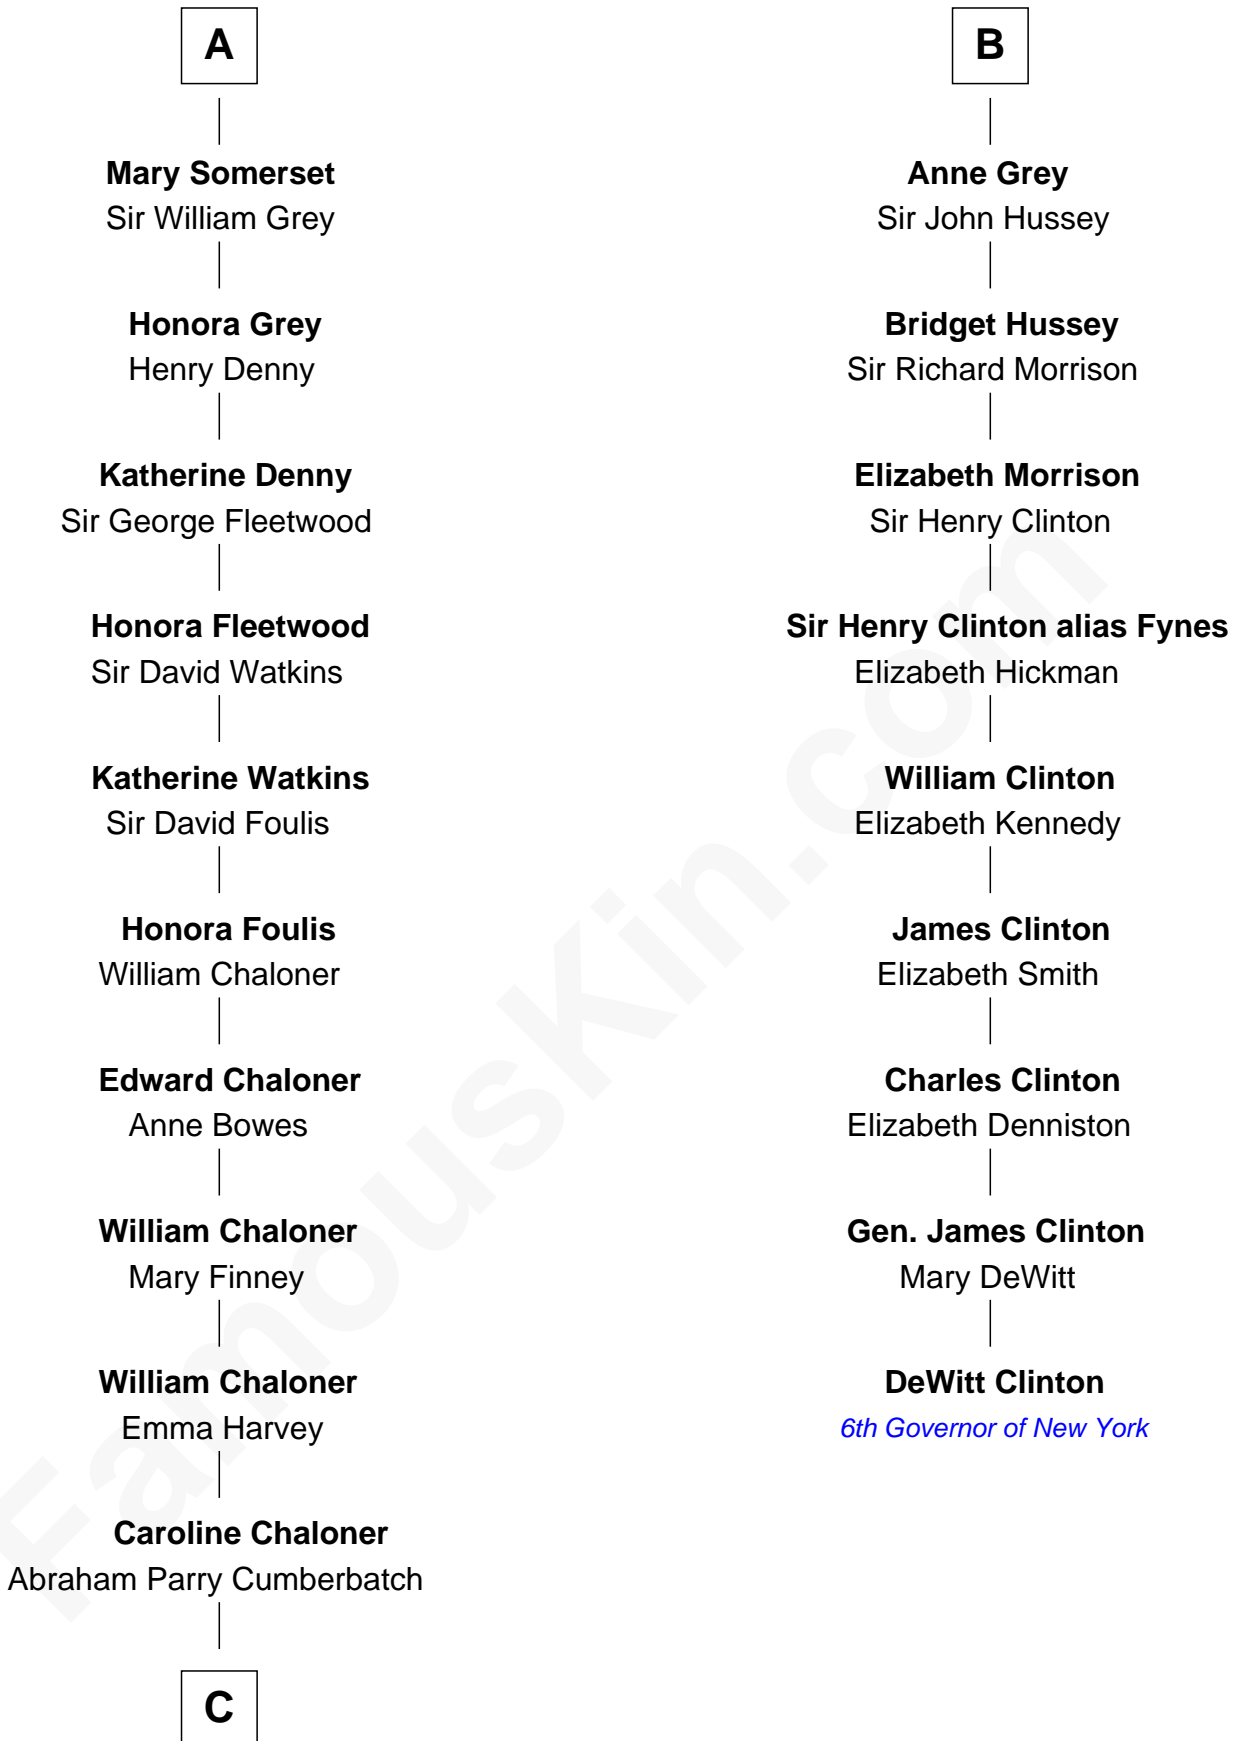

FamousKin.com Relationship Chart of

Benedict Cumberbatch
Movie, Television and Stage Actor
15th cousin 6 times removed of

DeWitt Clinton
6th Governor of New York

C

Robert William Cumberbatch

Louisa Grace Hanson

Henry Alfred Cumberbatch

Hélène Gertrude Rees

Henry Carlton Cumberbatch

Pauline Ellen Laing Congdon

Timothy Carlton Congdon Cumberbatch

Wanda Ventham

Benedict Cumberbatch

Movie, Television and Stage Actor