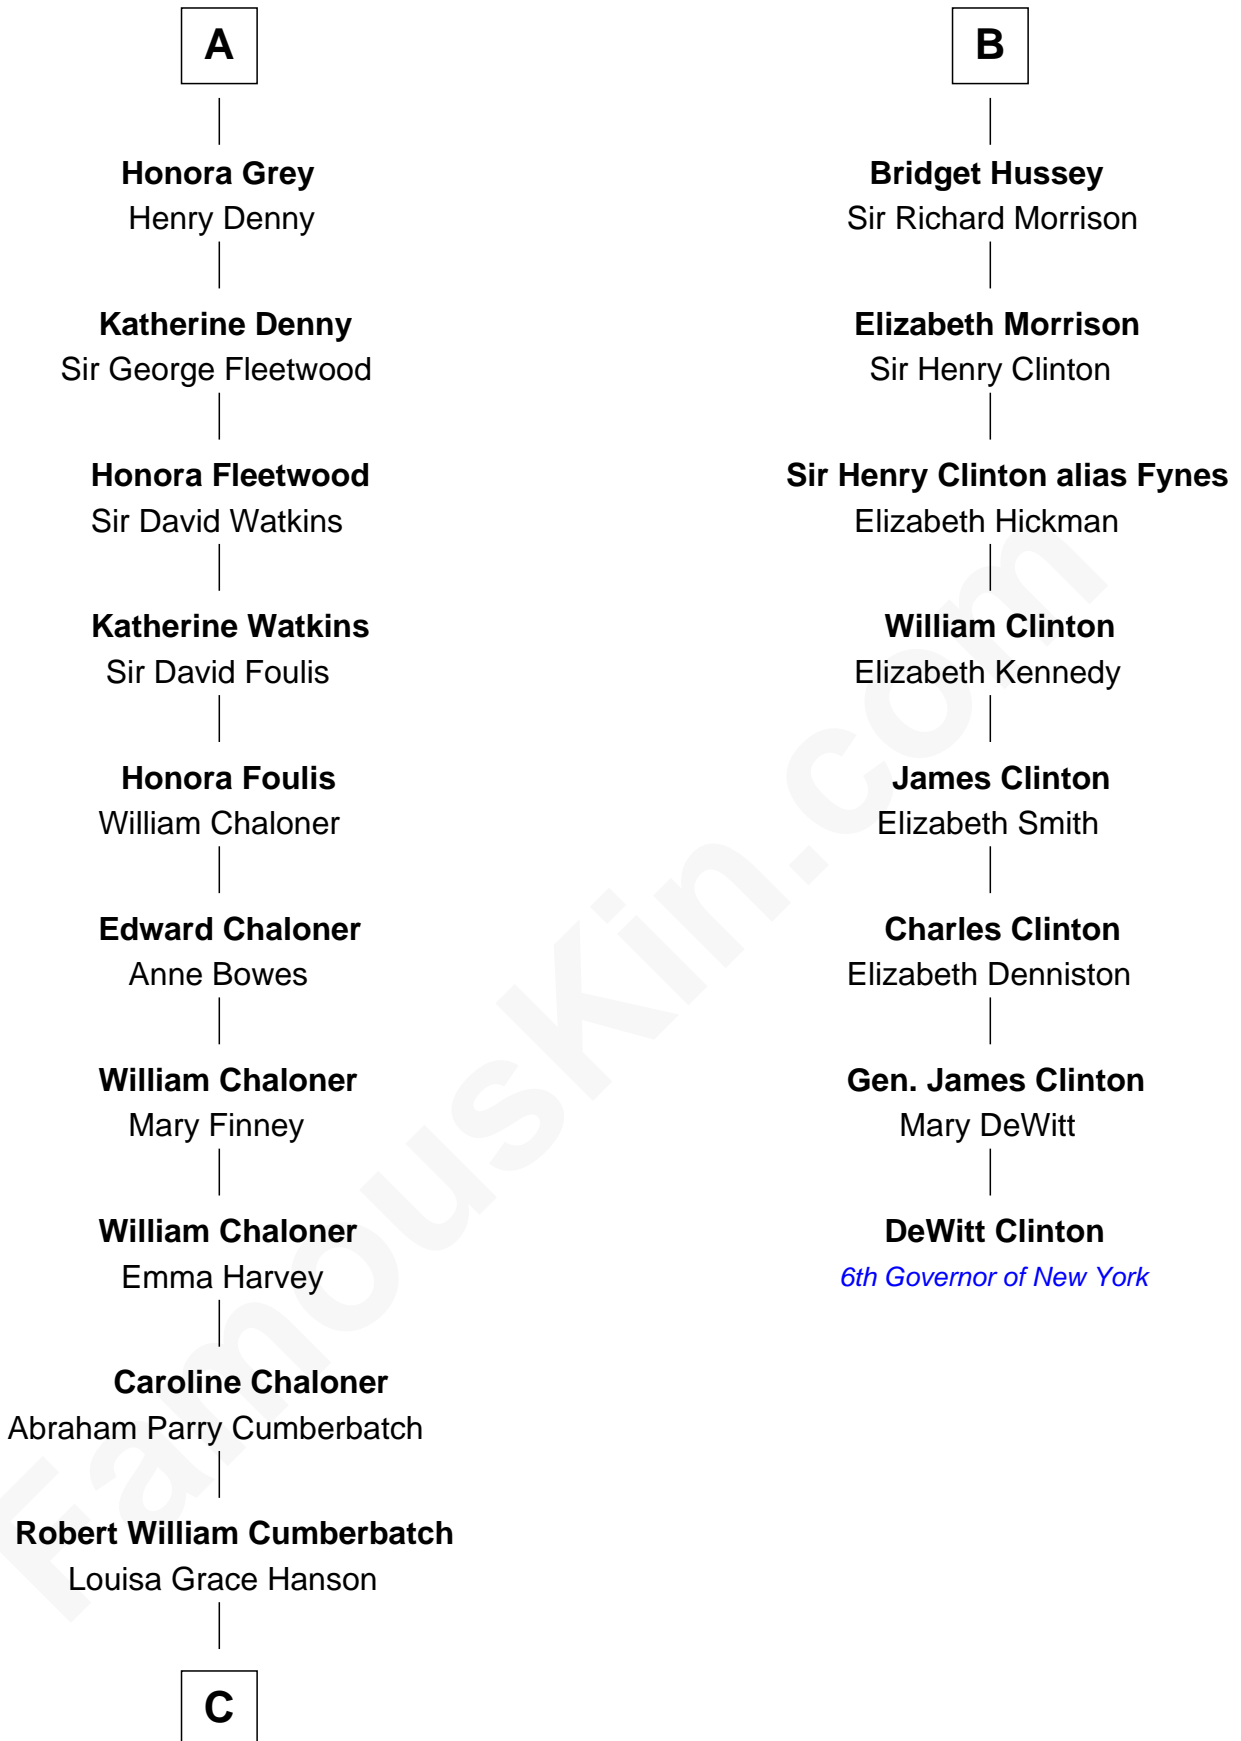

# FamousKin.com Relationship Chart of

**Benedict Cumberbatch**  
*Movie, Television and Stage Actor*

14th cousin 6 times removed of

**DeWitt Clinton**  
*6th Governor of New York*

**C**

Henry Alfred Cumberbatch

Hélène Gertrude Rees

Henry Carlton Cumberbatch

Pauline Ellen Laing Congdon

Timothy Carlton Congdon Cumberbatch

Wanda Ventham

**Benedict Cumberbatch**

*Movie, Television and Stage Actor*

FamousKin.com