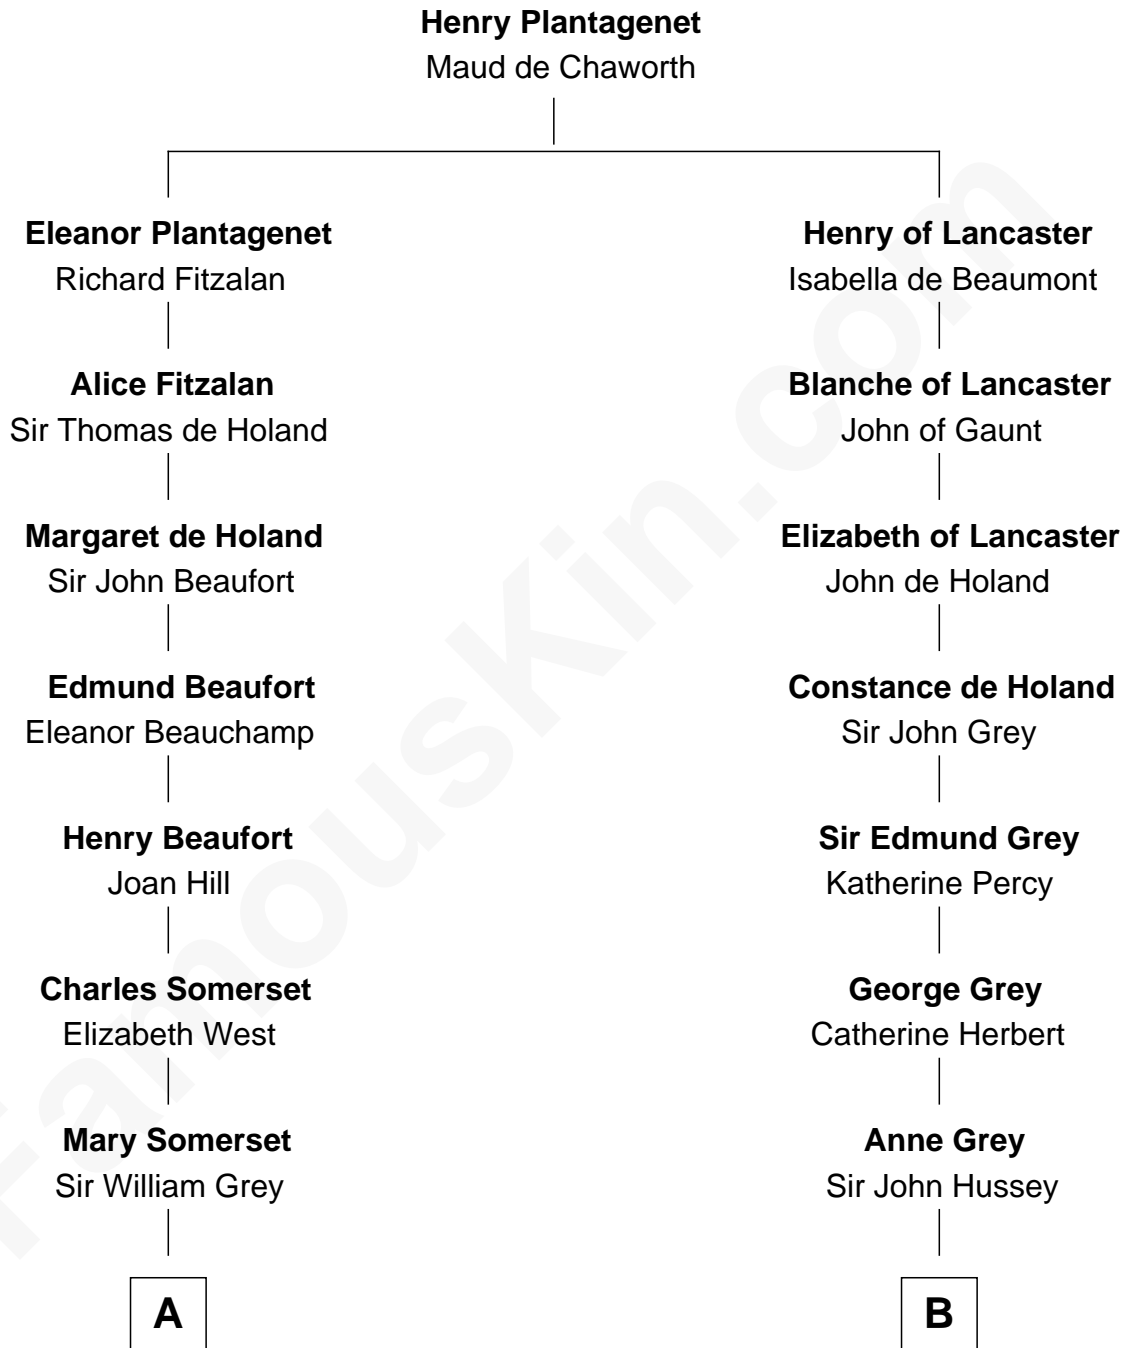

# FamousKin.com Relationship Chart of

**Benedict Cumberbatch**  
*Movie, Television and Stage Actor*

14th cousin 6 times removed of

**DeWitt Clinton**  
*6th Governor of New York*

**C**

Henry Alfred Cumberbatch

Hélène Gertrude Rees

Henry Carlton Cumberbatch

Pauline Ellen Laing Congdon

Timothy Carlton Congdon Cumberbatch

Wanda Ventham

**Benedict Cumberbatch**

*Movie, Television and Stage Actor*

FamousKin.com