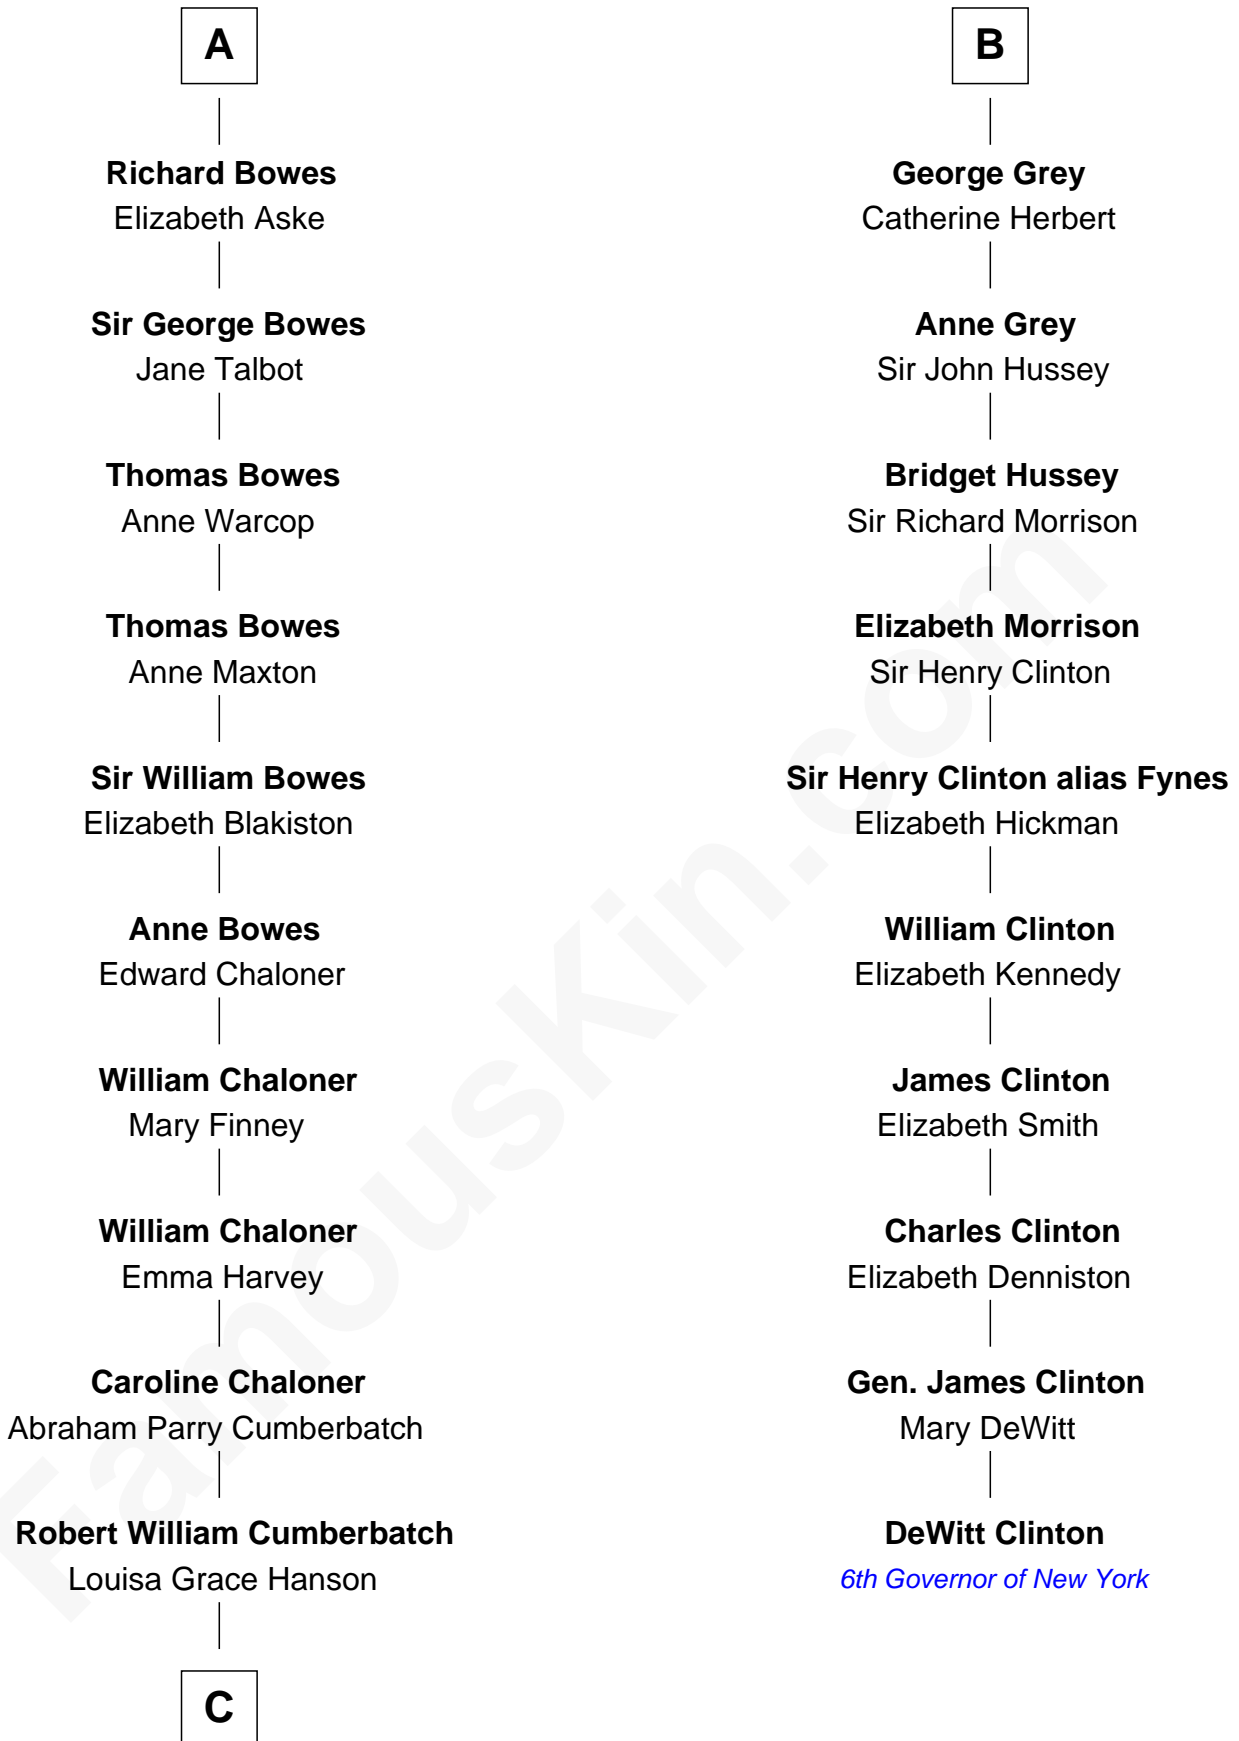

## Relationship Chart of

**Benedict Cumberbatch**  
*Movie, Television and Stage Actor*

16th cousin 4 times removed of

**DeWitt Clinton**  
*6th Governor of New York*

**C**

Henry Alfred Cumberbatch

Hélène Gertrude Rees