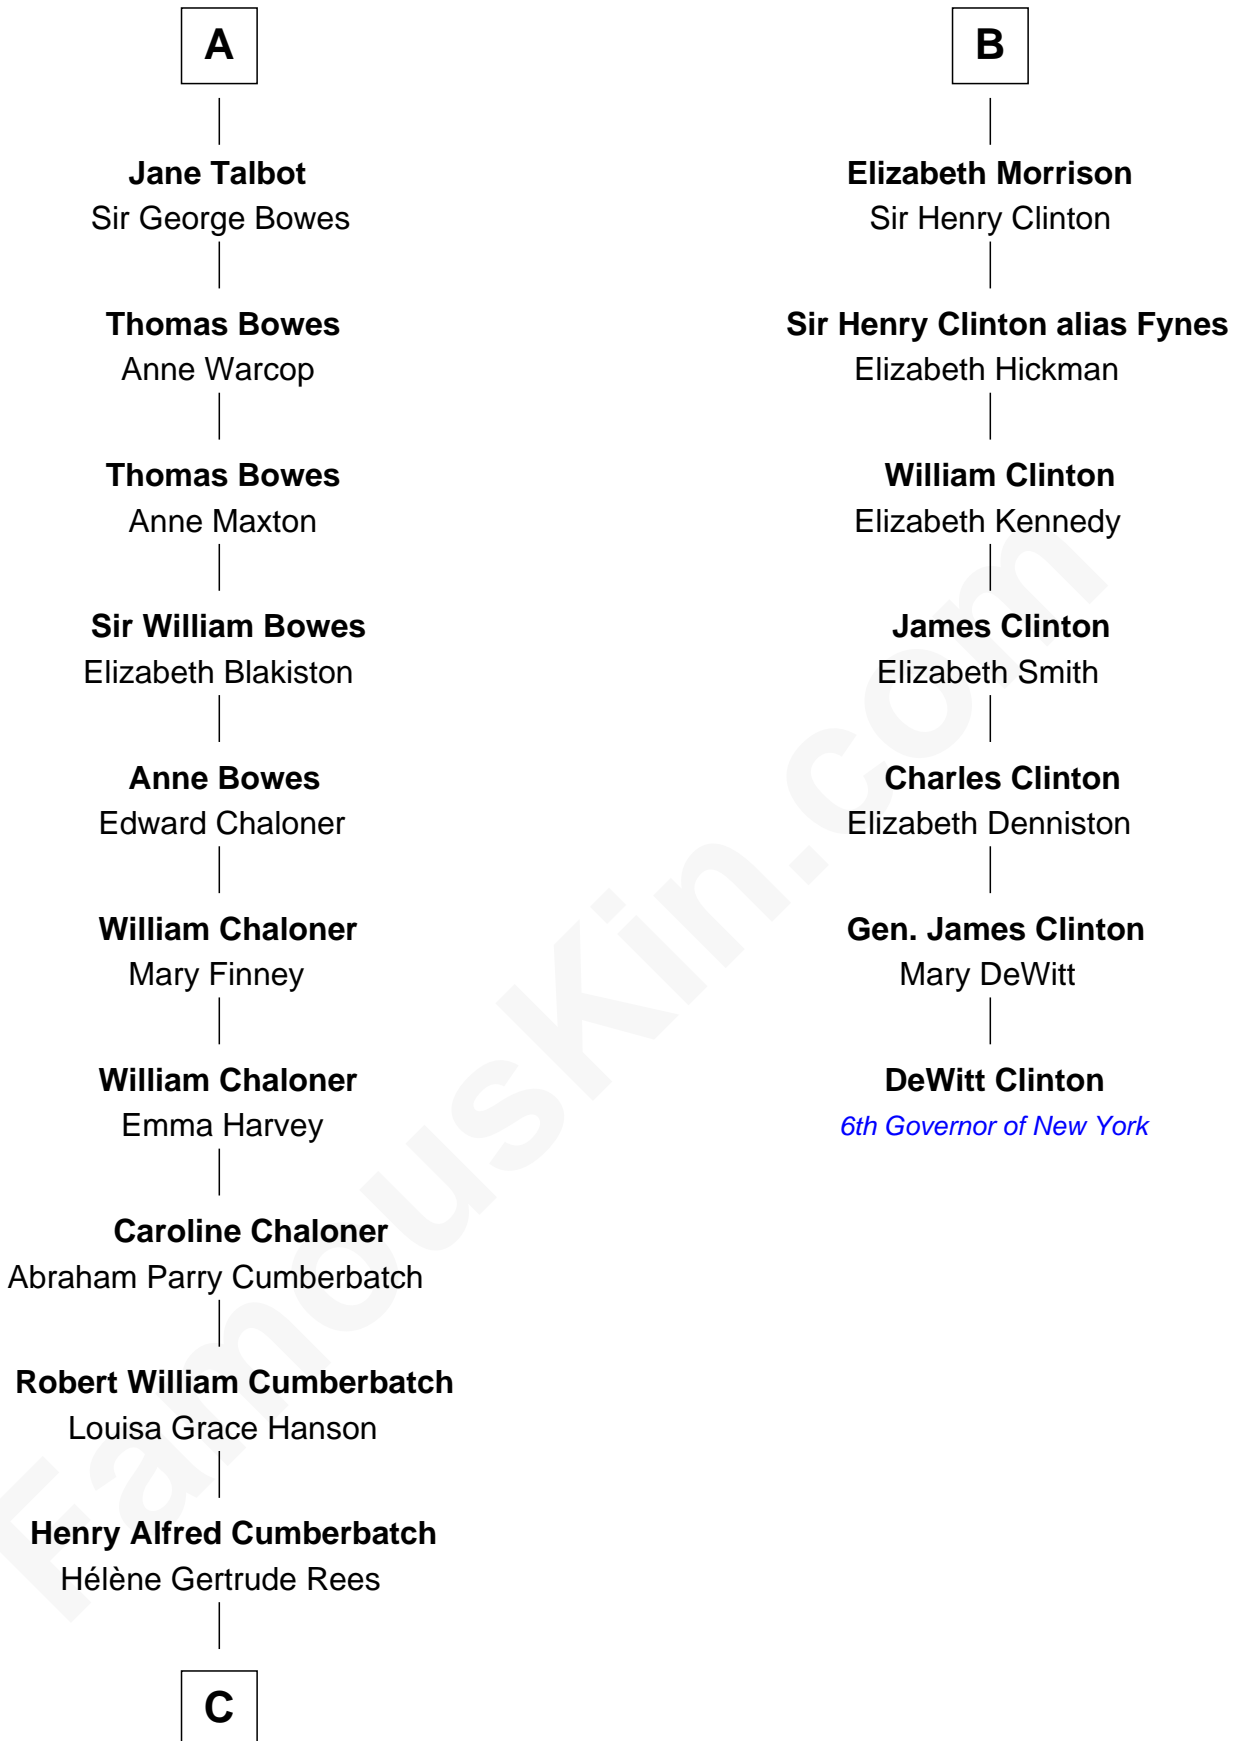

FamousKin.com Relationship Chart of

Benedict Cumberbatch
Movie, Television and Stage Actor

13th cousin 6 times removed of

DeWitt Clinton
6th Governor of New York

C

Henry Carlton Cumberbatch

Pauline Ellen Laing Congdon