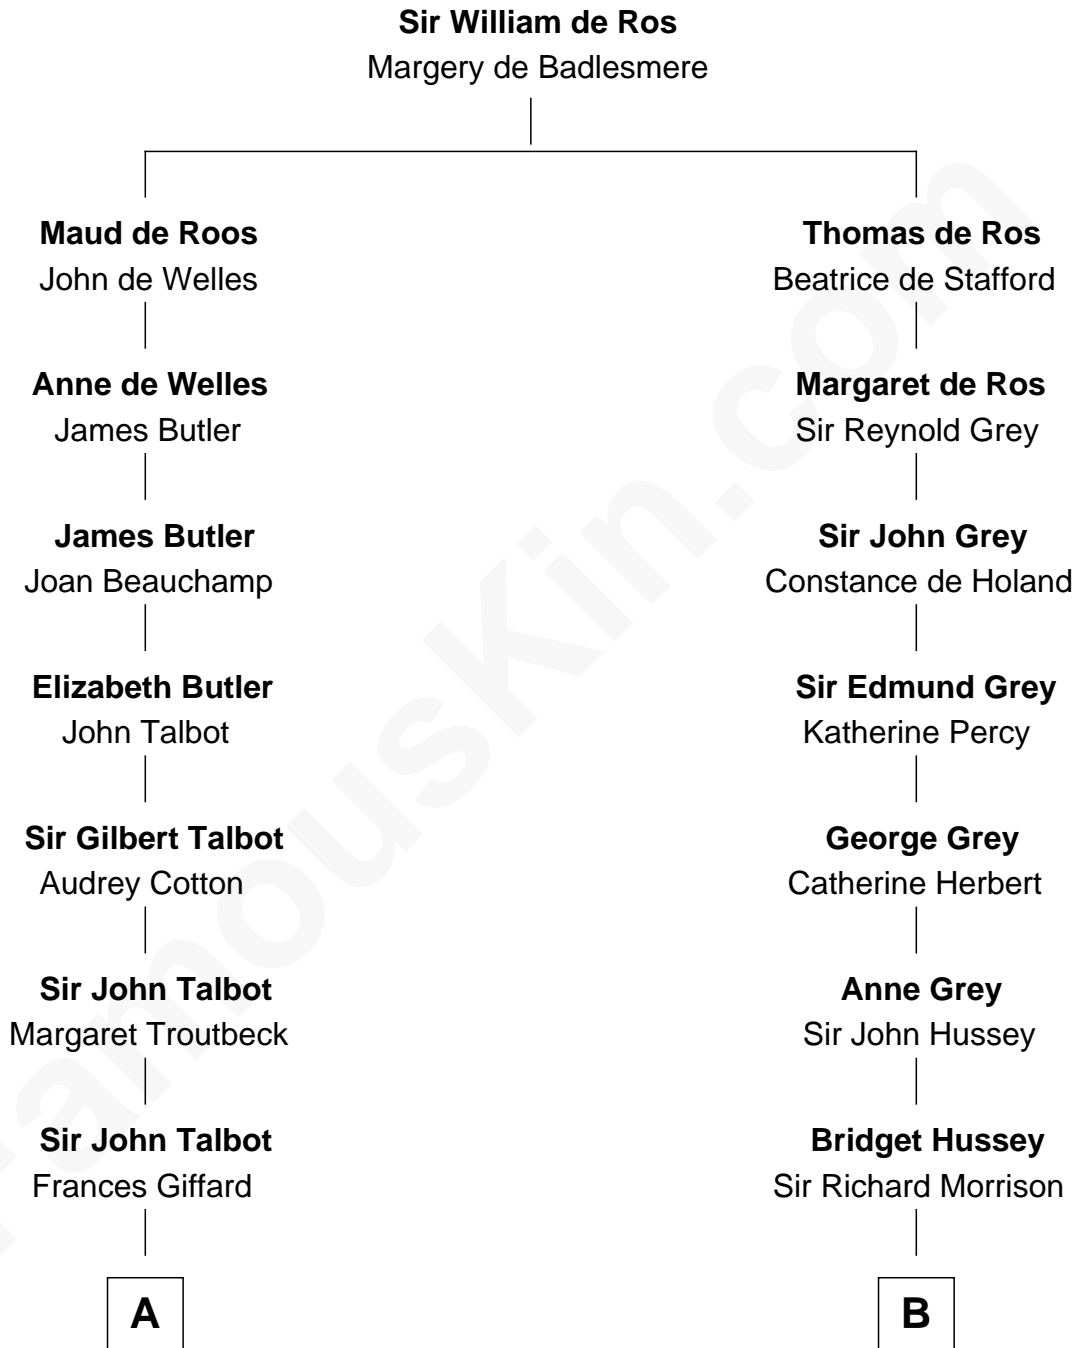

FamousKin.com Relationship Chart of

Benedict Cumberbatch
Movie, Television and Stage Actor

13th cousin 6 times removed of

DeWitt Clinton
6th Governor of New York

C

Henry Carlton Cumberbatch

Pauline Ellen Laing Congdon

Timothy Carlton Congdon Cumberbatch

Wanda Ventham

Benedict Cumberbatch

Movie, Television and Stage Actor

FamousKin.com