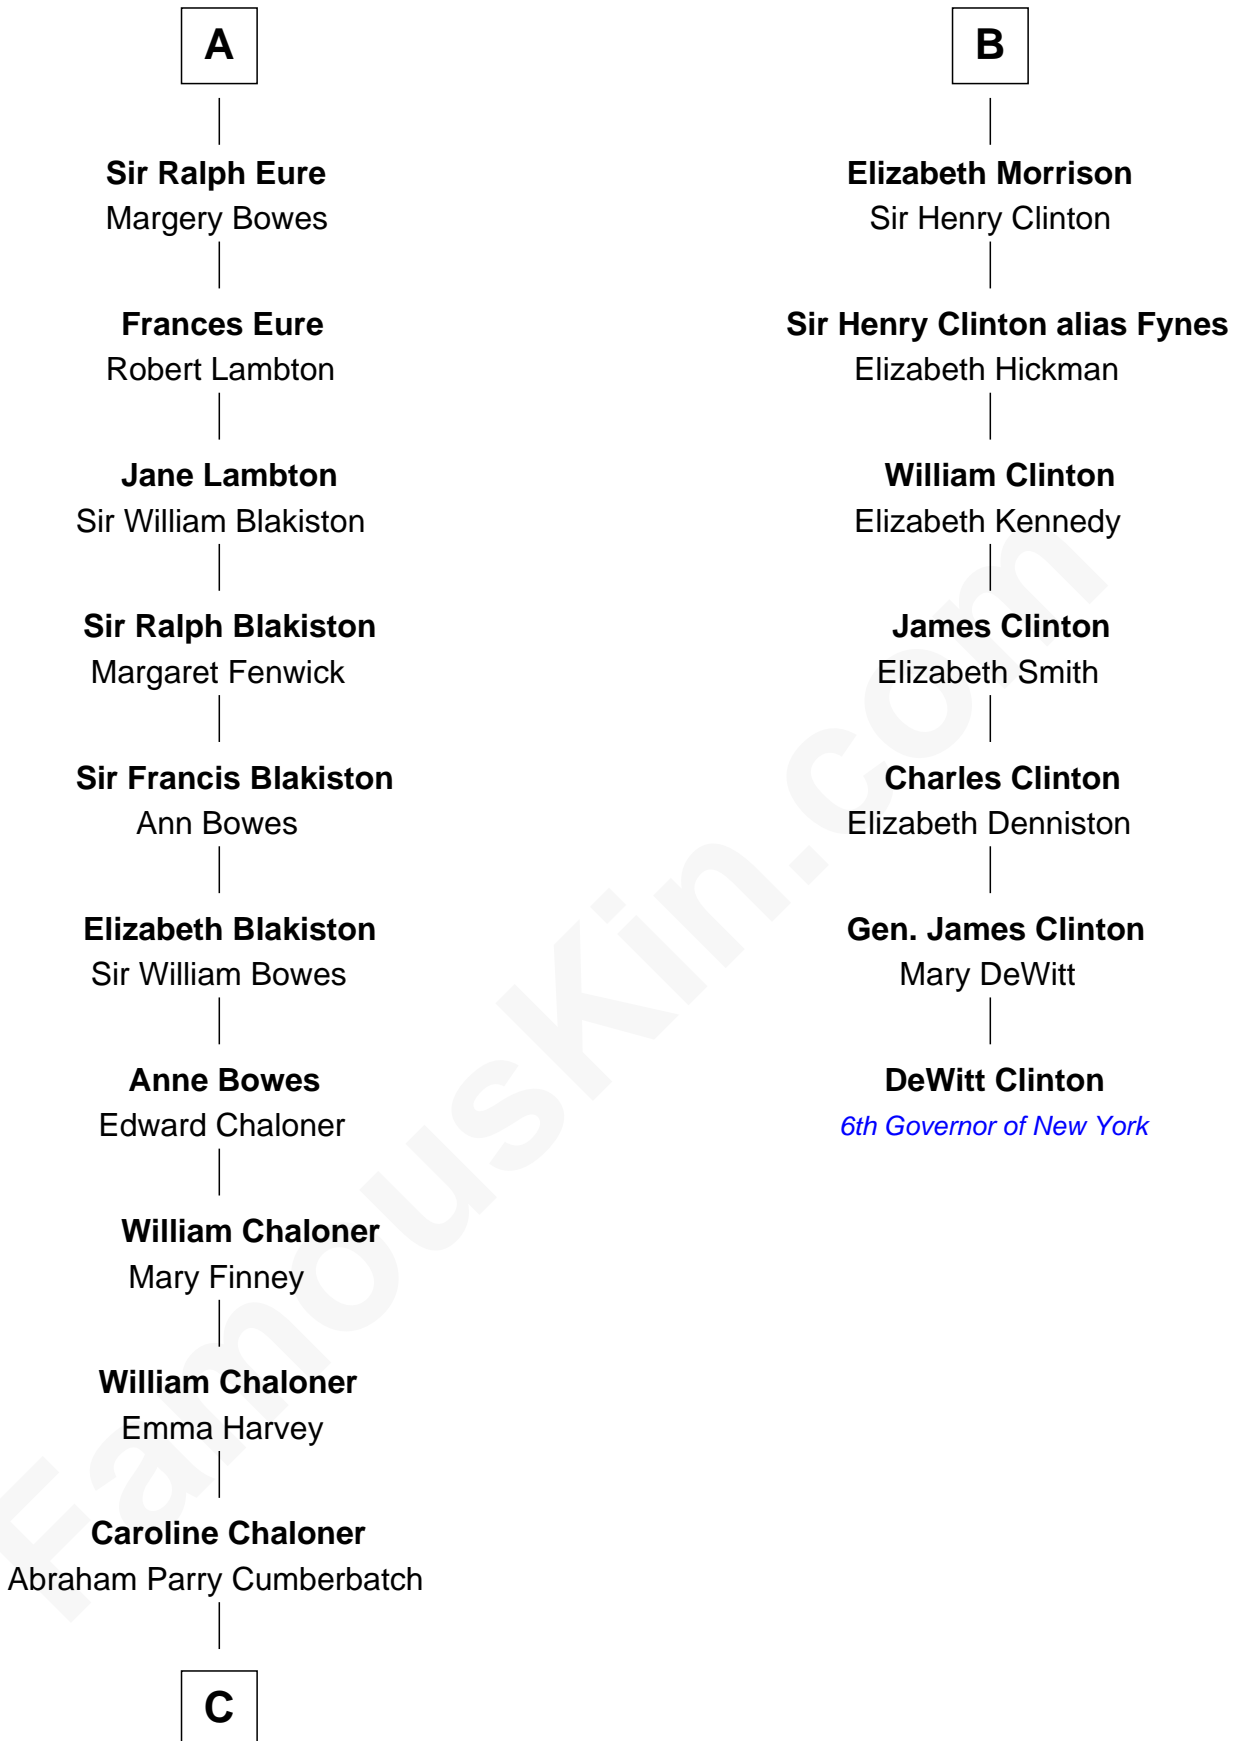

# FamousKin.com Relationship Chart of

**Benedict Cumberbatch**  
*Movie, Television and Stage Actor*

13th cousin 8 times removed of

**DeWitt Clinton**  
*6th Governor of New York*

**C**

Robert William Cumberbatch

Louisa Grace Hanson

Henry Alfred Cumberbatch

Hélène Gertrude Rees

Henry Carlton Cumberbatch

Pauline Ellen Laing Congdon

Timothy Carlton Congdon Cumberbatch

Wanda Ventham

**Benedict Cumberbatch**