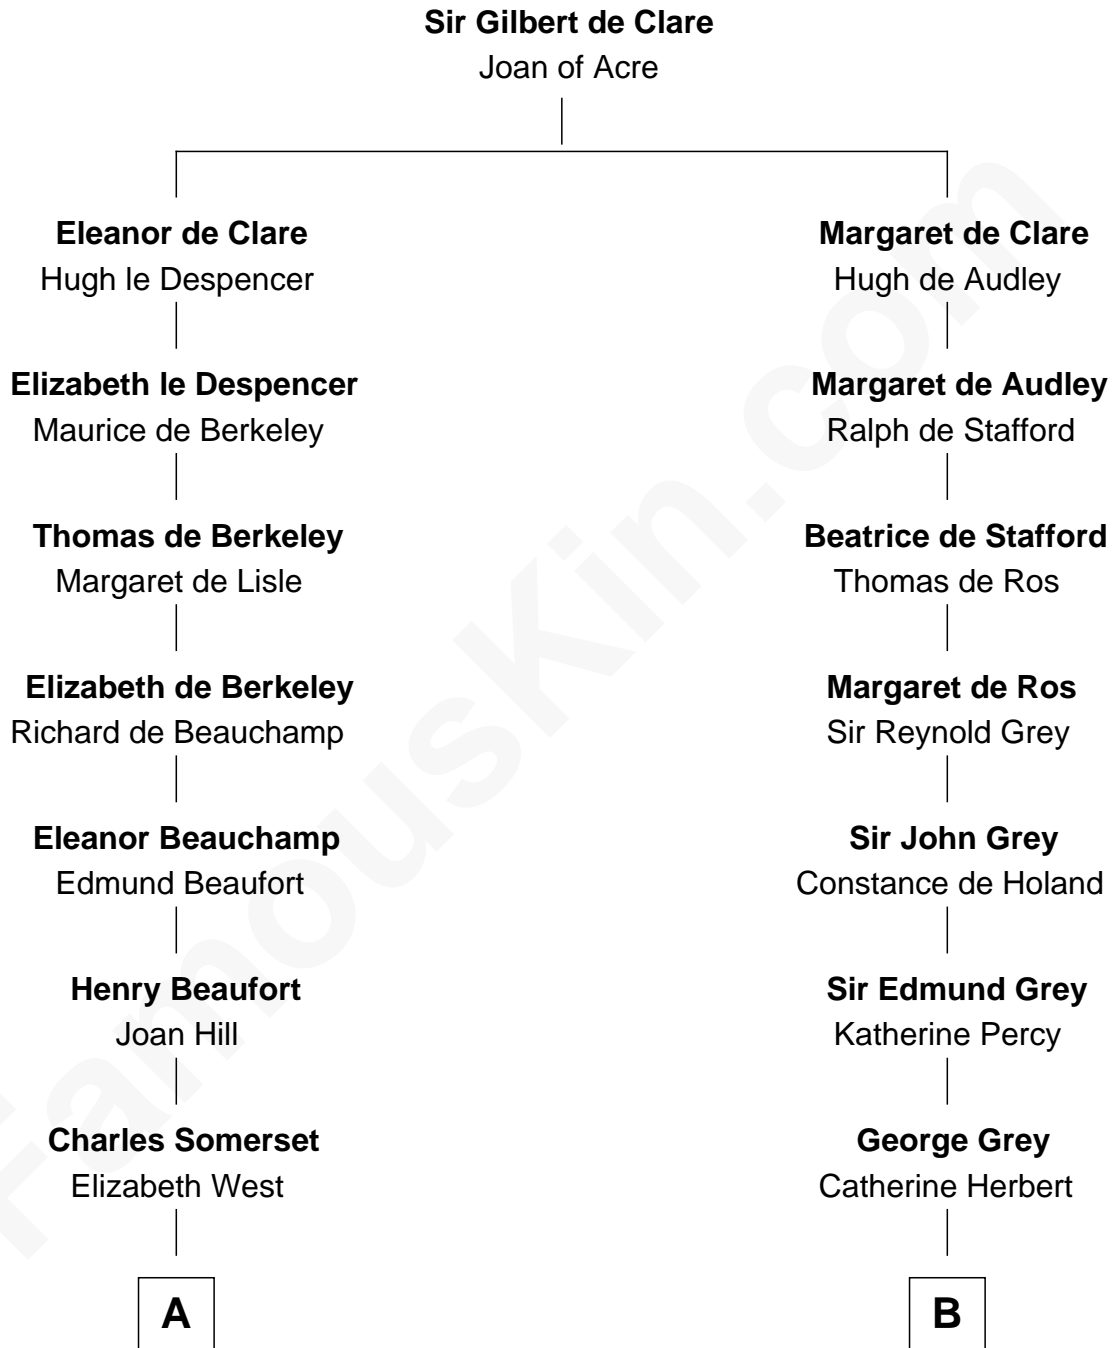

# FamousKin.com Relationship Chart of

**Benedict Cumberbatch**  
Movie, Television and Stage Actor

15th cousin 6 times removed of

**DeWitt Clinton**  
6th Governor of New York

**C**

Robert William Cumberbatch

Louisa Grace Hanson

Henry Alfred Cumberbatch

Hélène Gertrude Rees

Henry Carlton Cumberbatch

Pauline Ellen Laing Congdon

Timothy Carlton Congdon Cumberbatch

Wanda Ventham

**Benedict Cumberbatch**