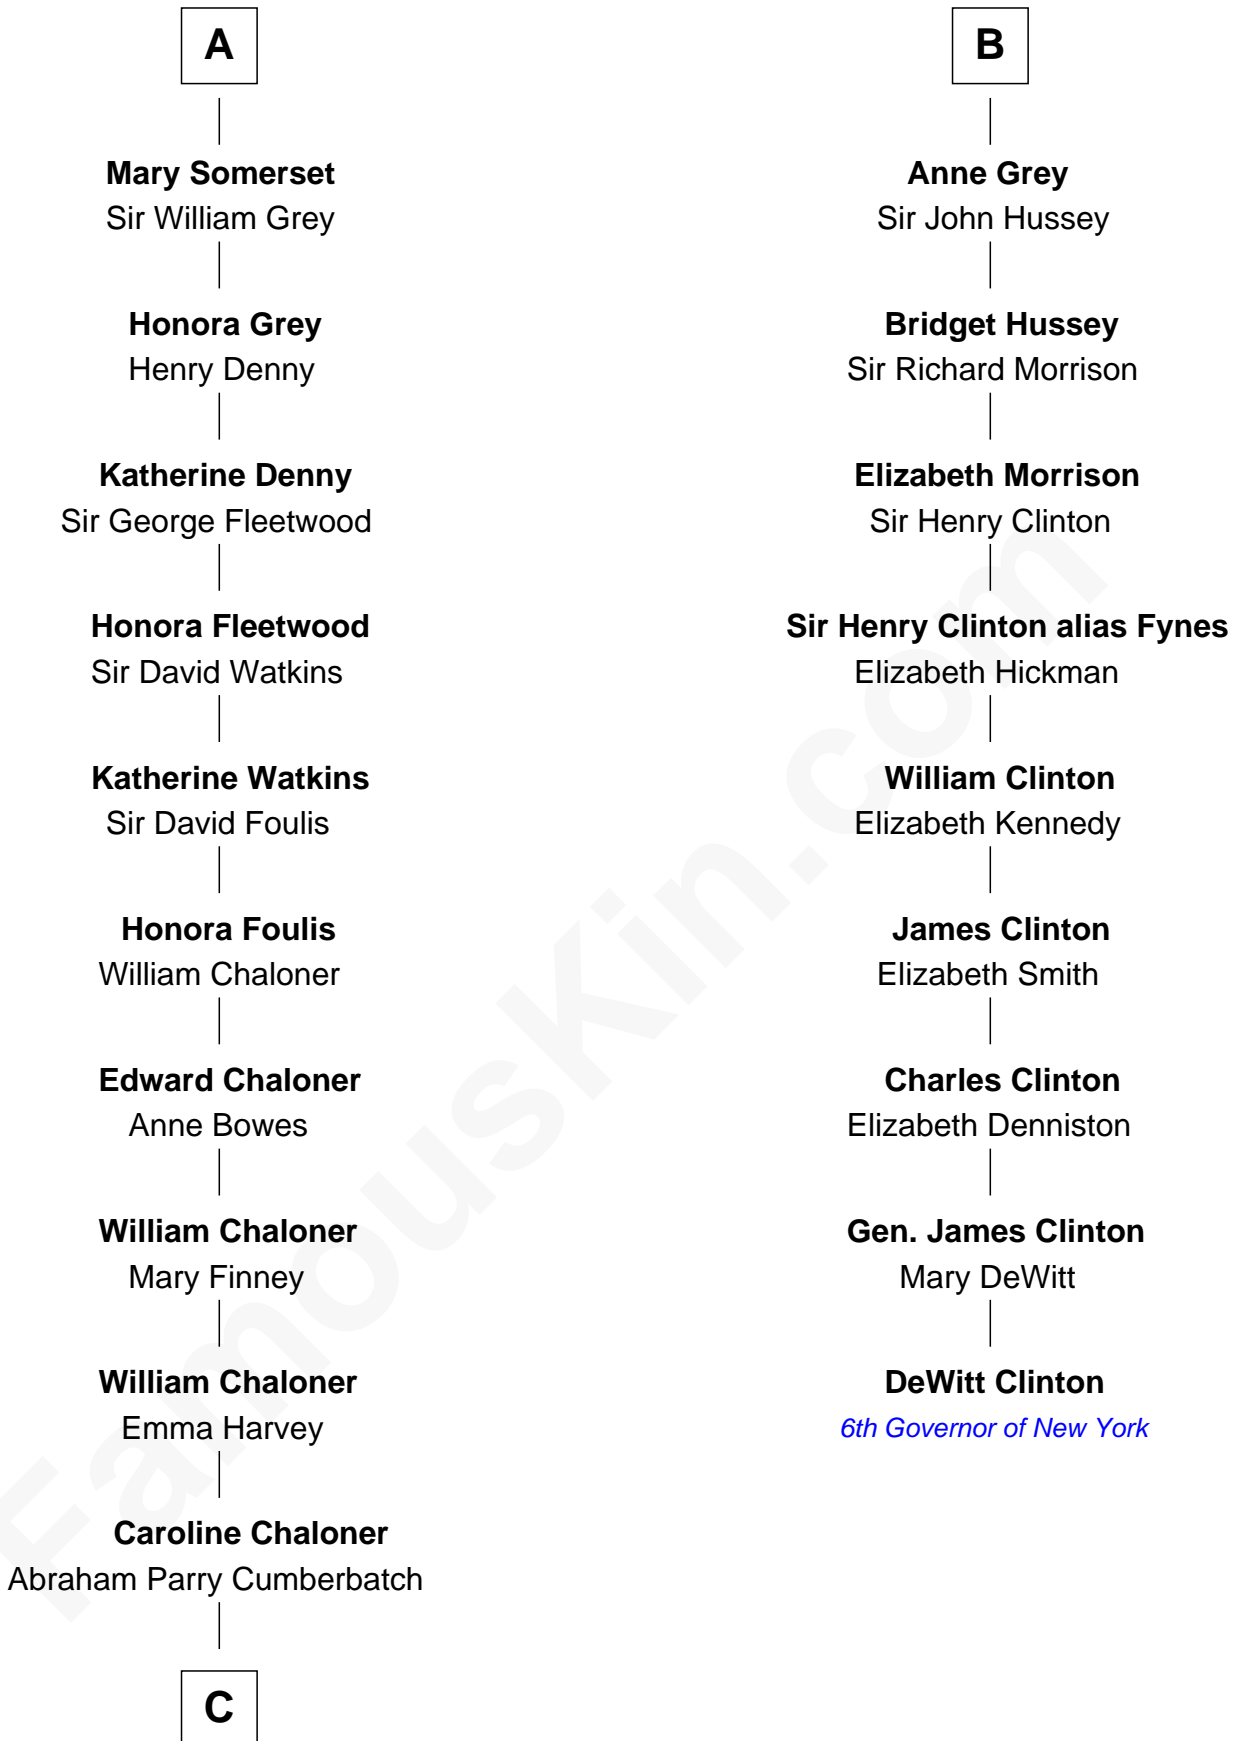

# FamousKin.com Relationship Chart of

**Benedict Cumberbatch**  
Movie, Television and Stage Actor

15th cousin 6 times removed of

**DeWitt Clinton**  
6th Governor of New York

**C**

Robert William Cumberbatch

Louisa Grace Hanson

Henry Alfred Cumberbatch

Hélène Gertrude Rees

Henry Carlton Cumberbatch

Pauline Ellen Laing Congdon

Timothy Carlton Congdon Cumberbatch

Wanda Ventham

**Benedict Cumberbatch**