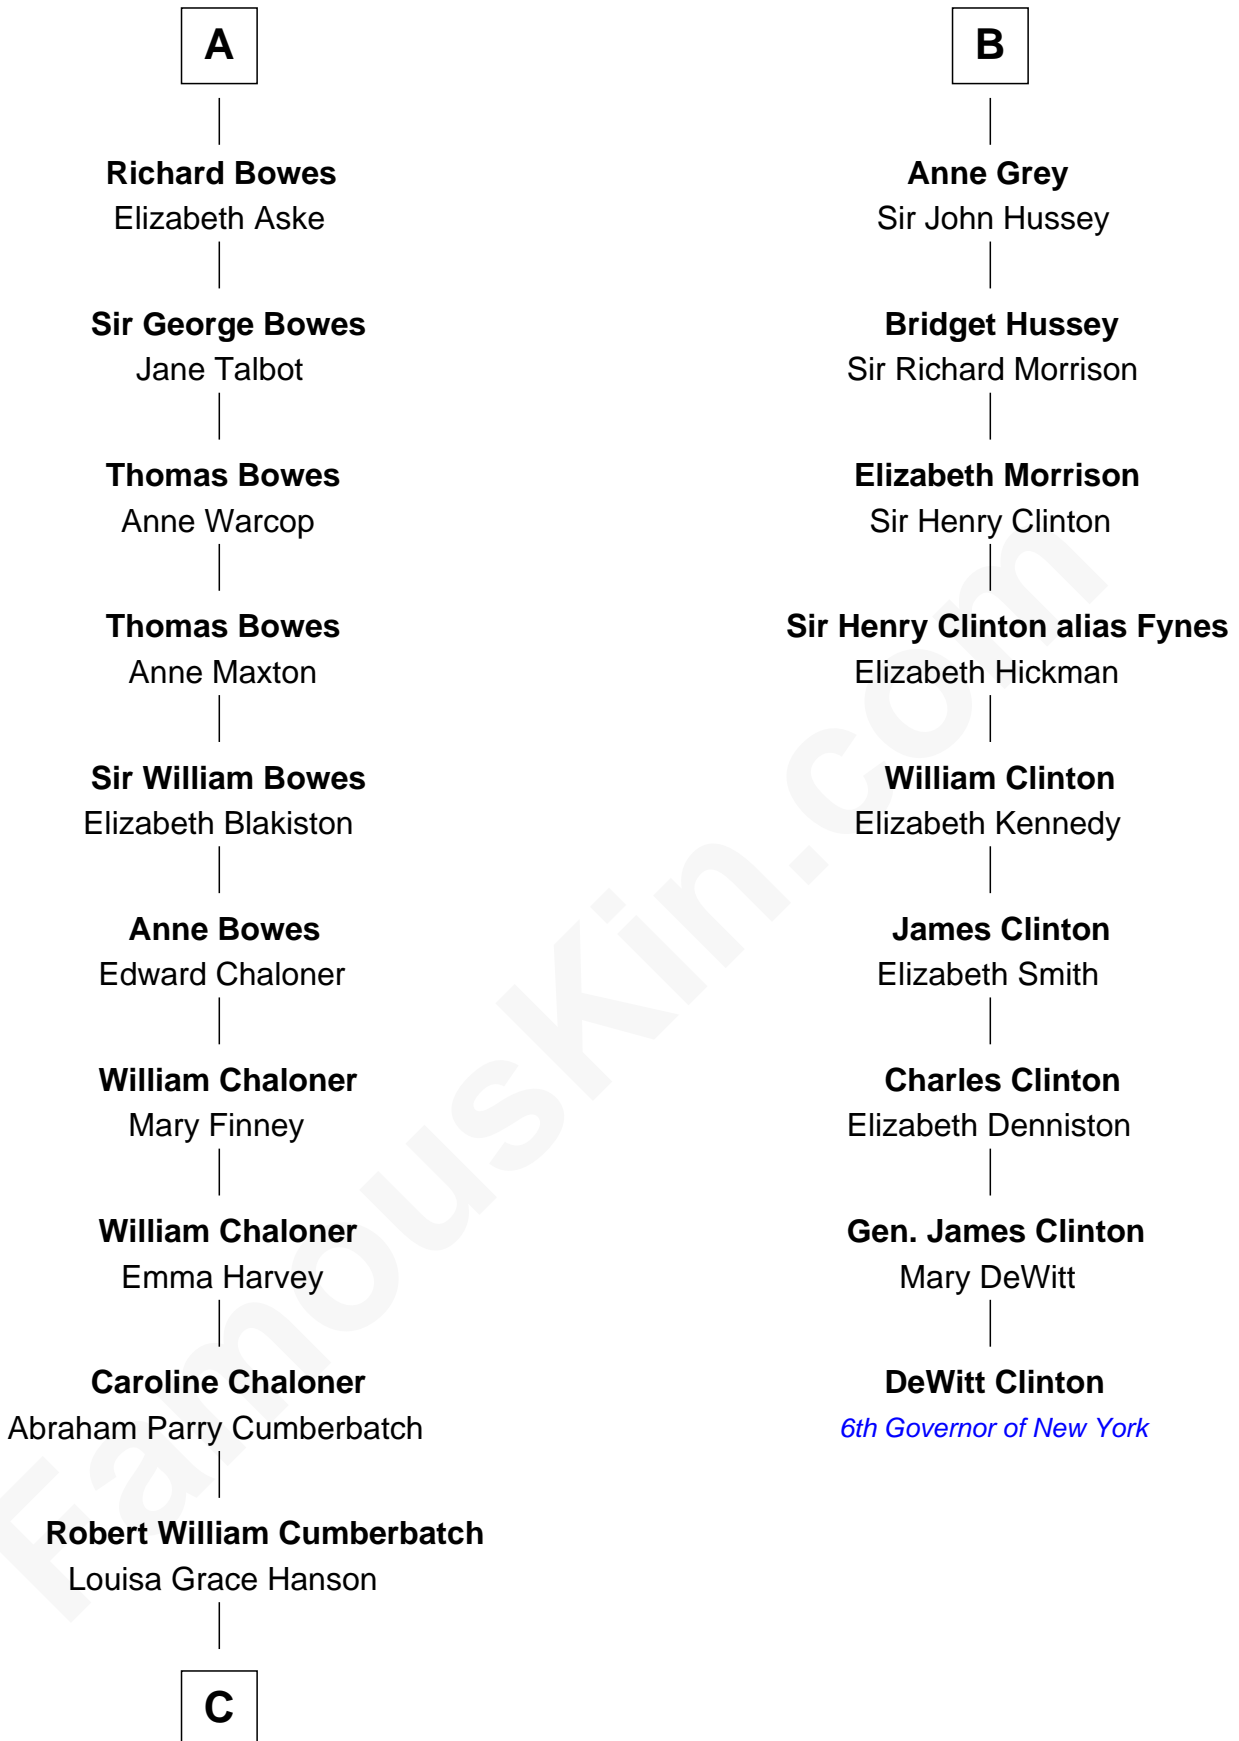

# FamousKin.com Relationship Chart of

**Benedict Cumberbatch**  
*Movie, Television and Stage Actor*  
15th cousin 5 times removed of

**DeWitt Clinton**  
*6th Governor of New York*

**C**

Henry Alfred Cumberbatch

Hélène Gertrude Rees

Henry Carlton Cumberbatch

Pauline Ellen Laing Congdon

Timothy Carlton Congdon Cumberbatch

Wanda Ventham

**Benedict Cumberbatch**

*Movie, Television and Stage Actor*

FamousKin.com