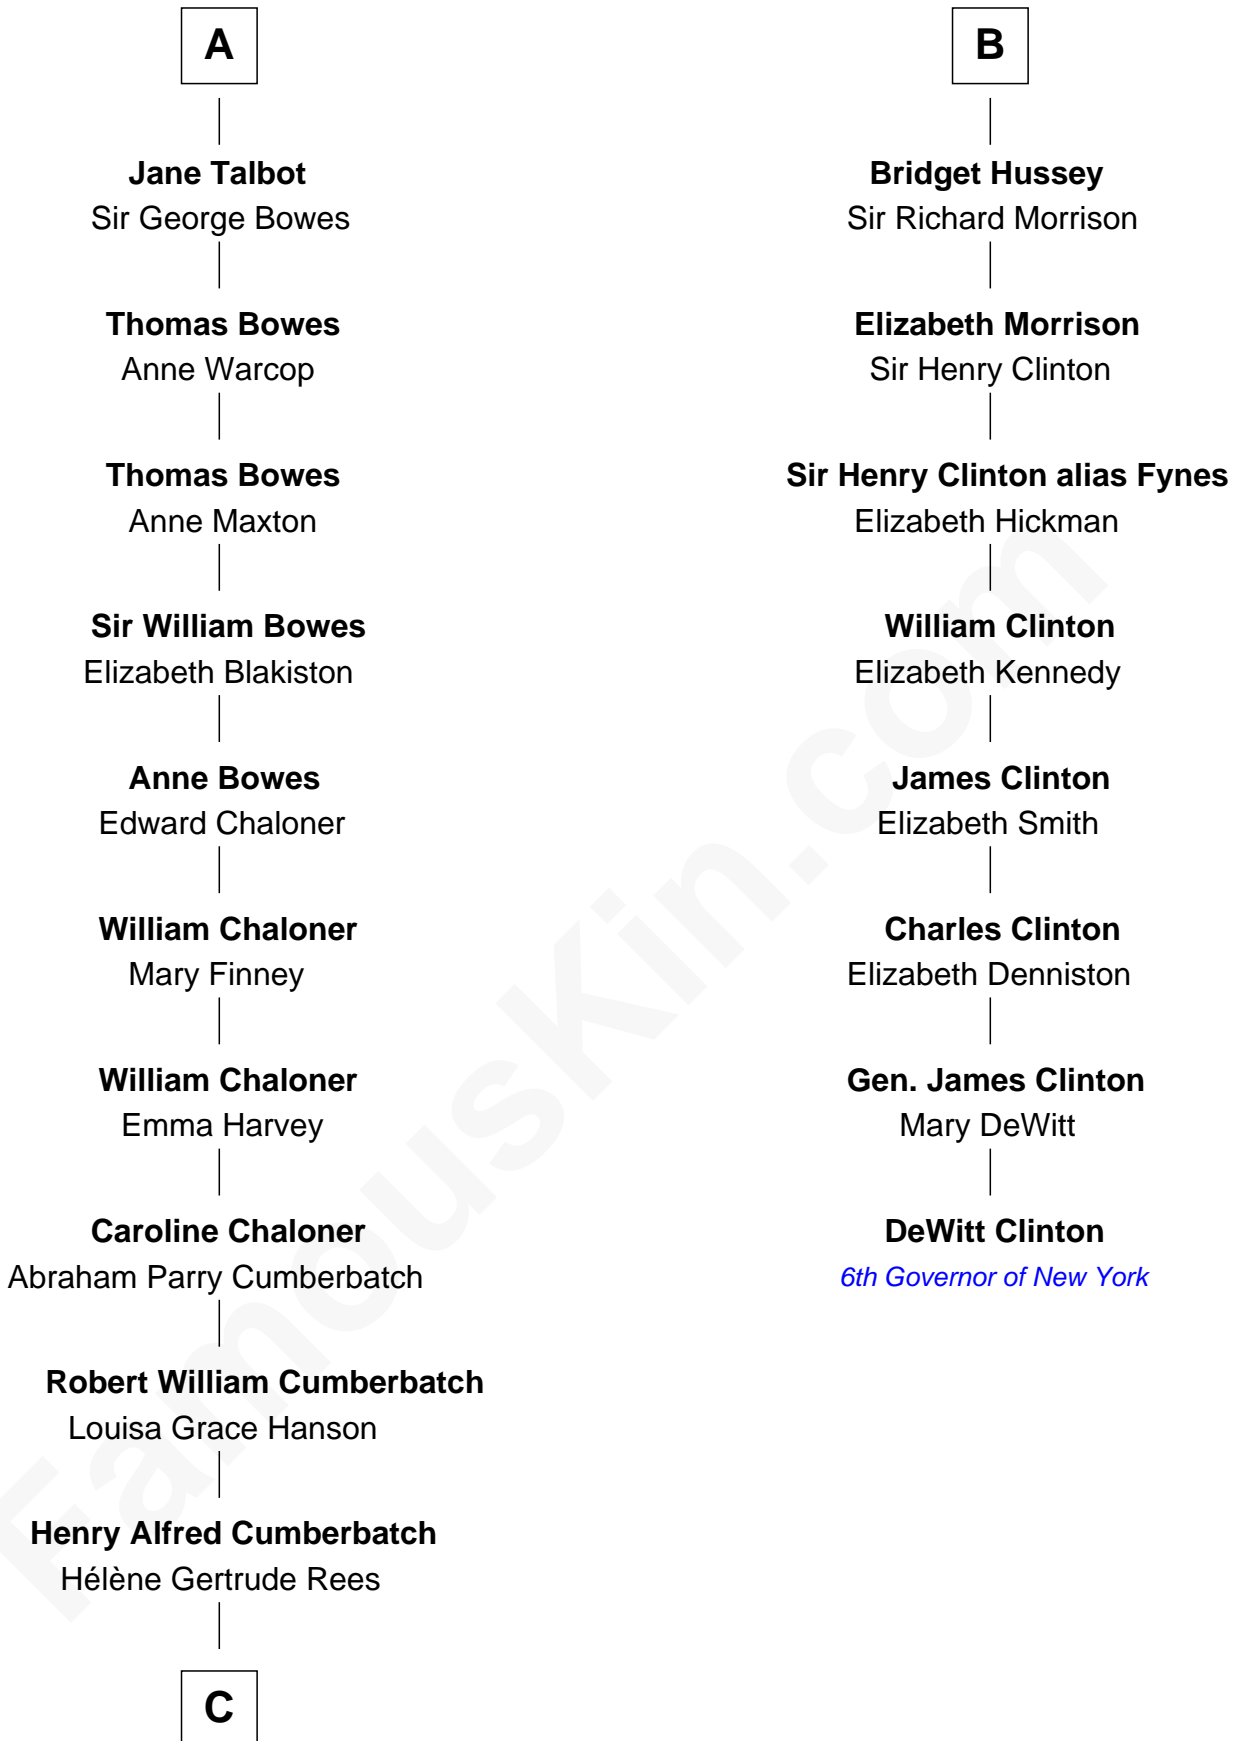

# FamousKin.com Relationship Chart of

**Benedict Cumberbatch**  
Movie, Television and Stage Actor

14th cousin 5 times removed of

**DeWitt Clinton**  
6th Governor of New York

**C**

Henry Carlton Cumberbatch