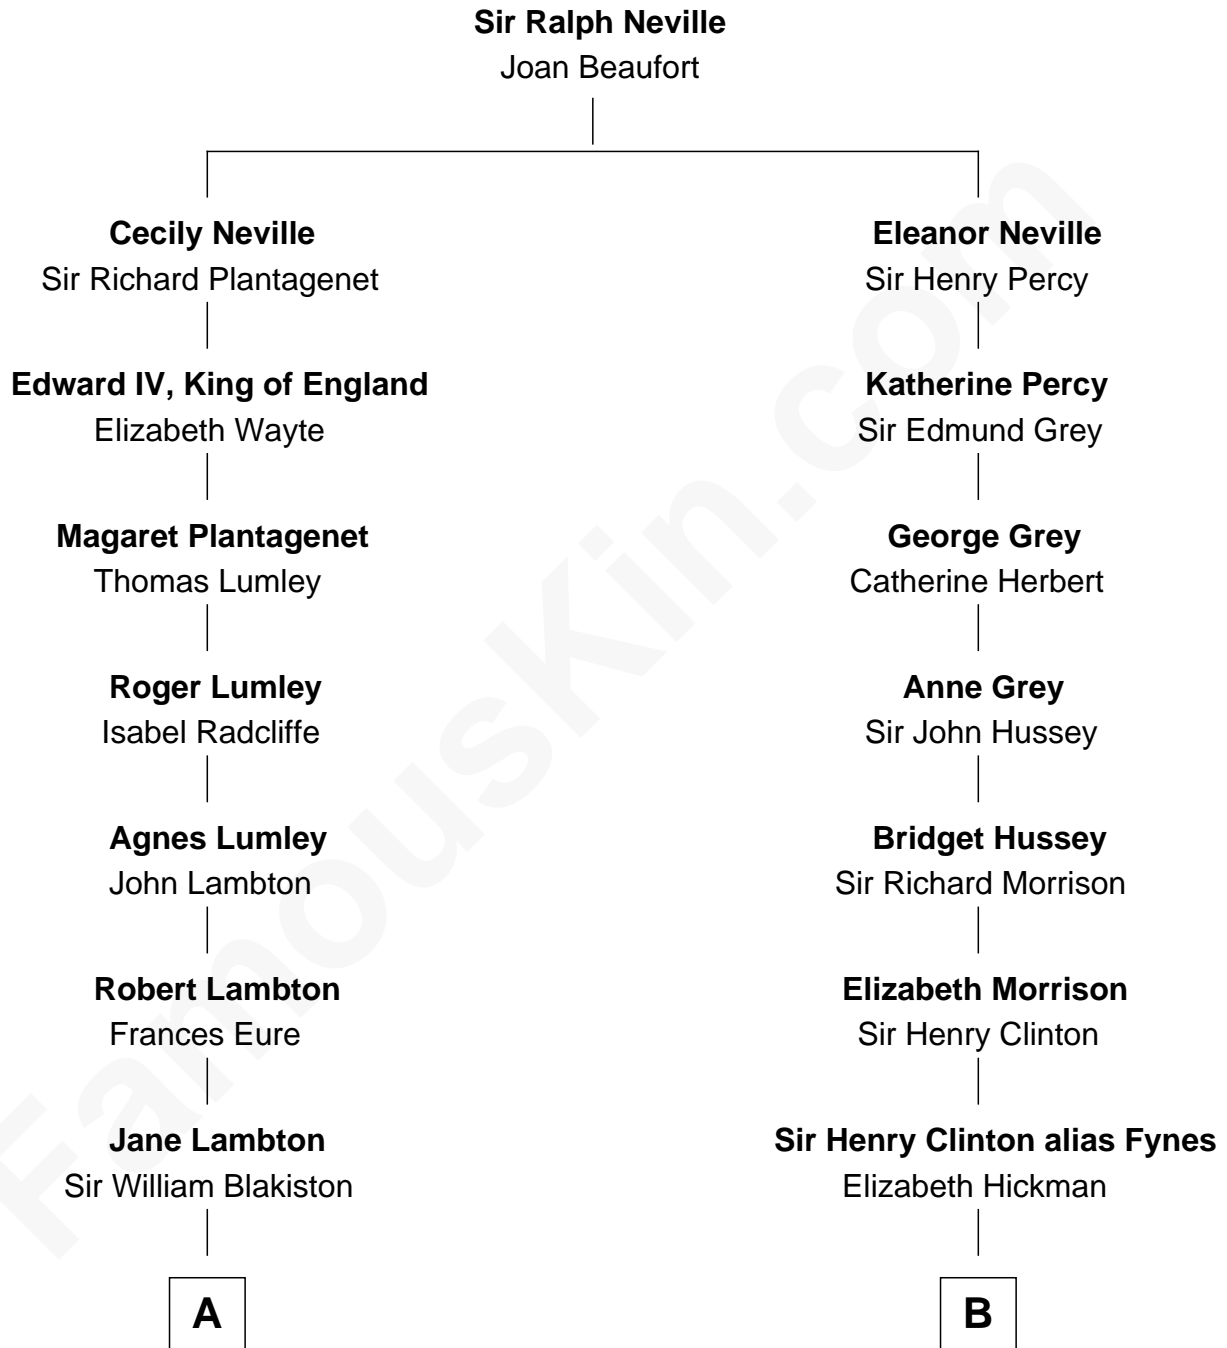

# FamousKin.com Relationship Chart of

**Benedict Cumberbatch**  
*Movie, Television and Stage Actor*

11th cousin 7 times removed of

**DeWitt Clinton**  
*6th Governor of New York*

**Timothy Carlton Congdon Cumberbatch**

Wanda Ventham

**Benedict Cumberbatch**

*Movie, Television and Stage Actor*

FamousKin.com