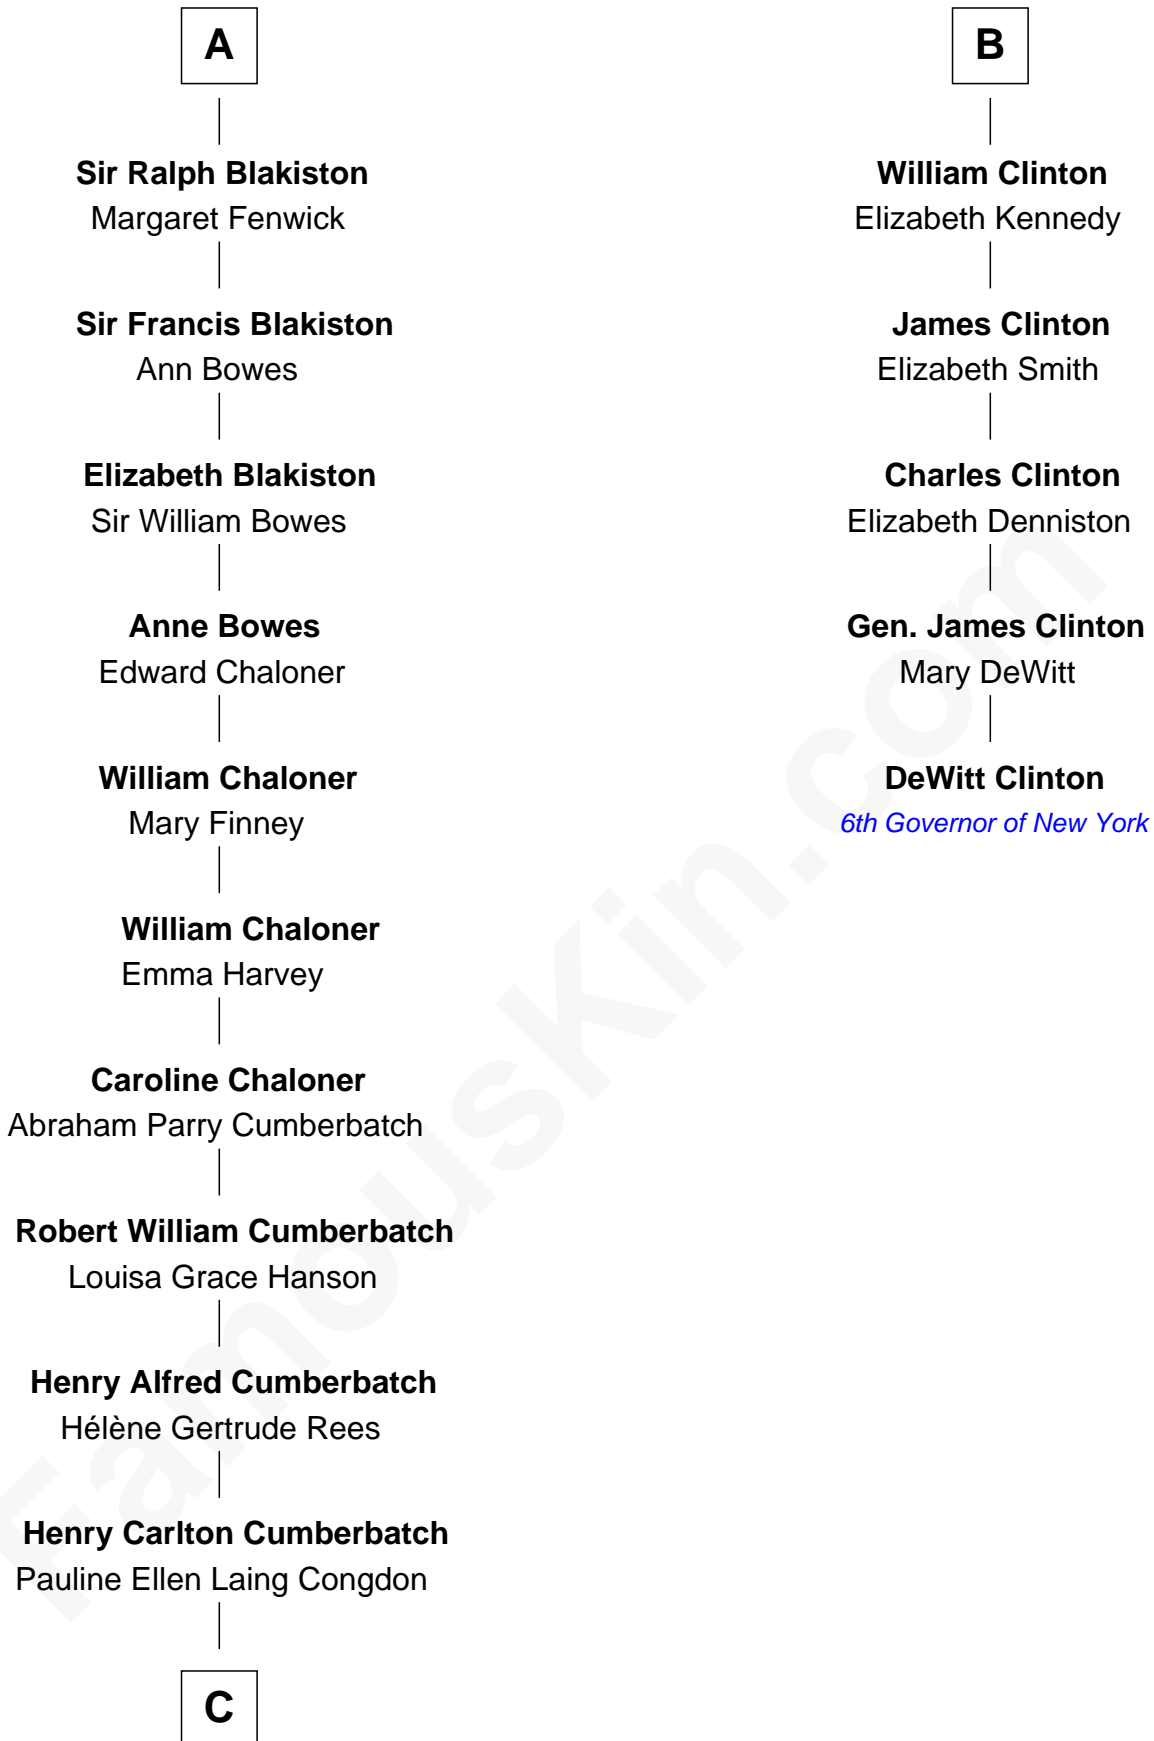

# FamousKin.com Relationship Chart of

**Benedict Cumberbatch**  
*Movie, Television and Stage Actor*

11th cousin 7 times removed of

**DeWitt Clinton**  
*6th Governor of New York*

**Timothy Carlton Congdon Cumberbatch**

Wanda Ventham

**Benedict Cumberbatch**

*Movie, Television and Stage Actor*

FamousKin.com