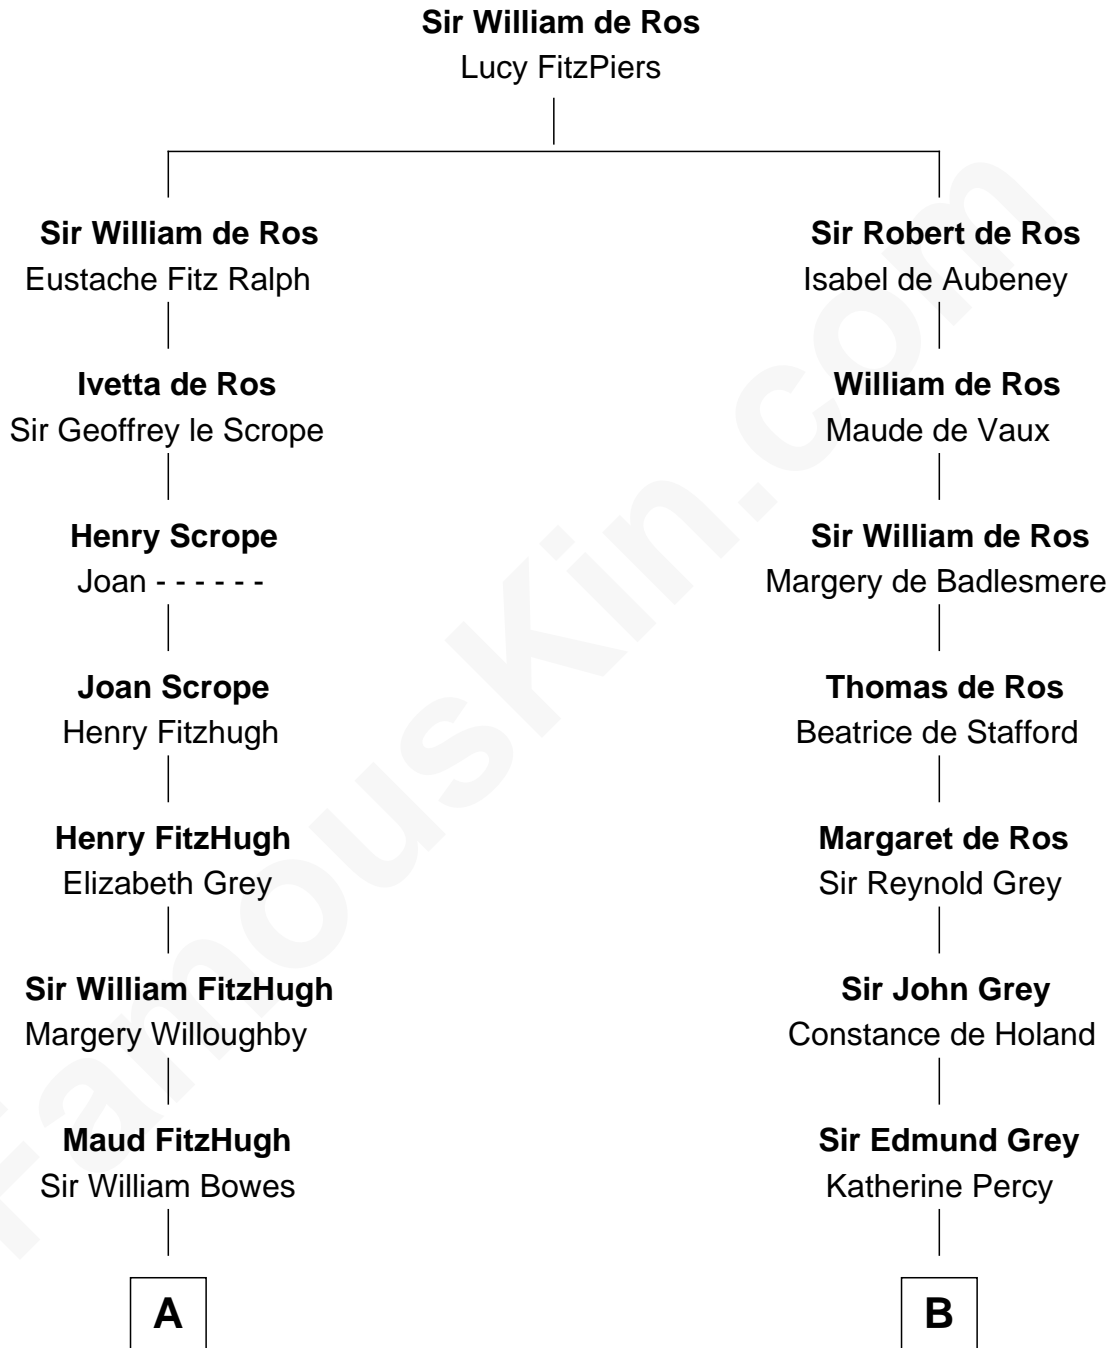

# FamousKin.com Relationship Chart of

**Benedict Cumberbatch**  
Movie, Television and Stage Actor  
16th cousin 5 times removed of

**DeWitt Clinton**  
6th Governor of New York

**C**

Robert William Cumberbatch

Louisa Grace Hanson

Henry Alfred Cumberbatch

Hélène Gertrude Rees

Henry Carlton Cumberbatch

Pauline Ellen Laing Congdon

Timothy Carlton Congdon Cumberbatch

Wanda Ventham

**Benedict Cumberbatch**