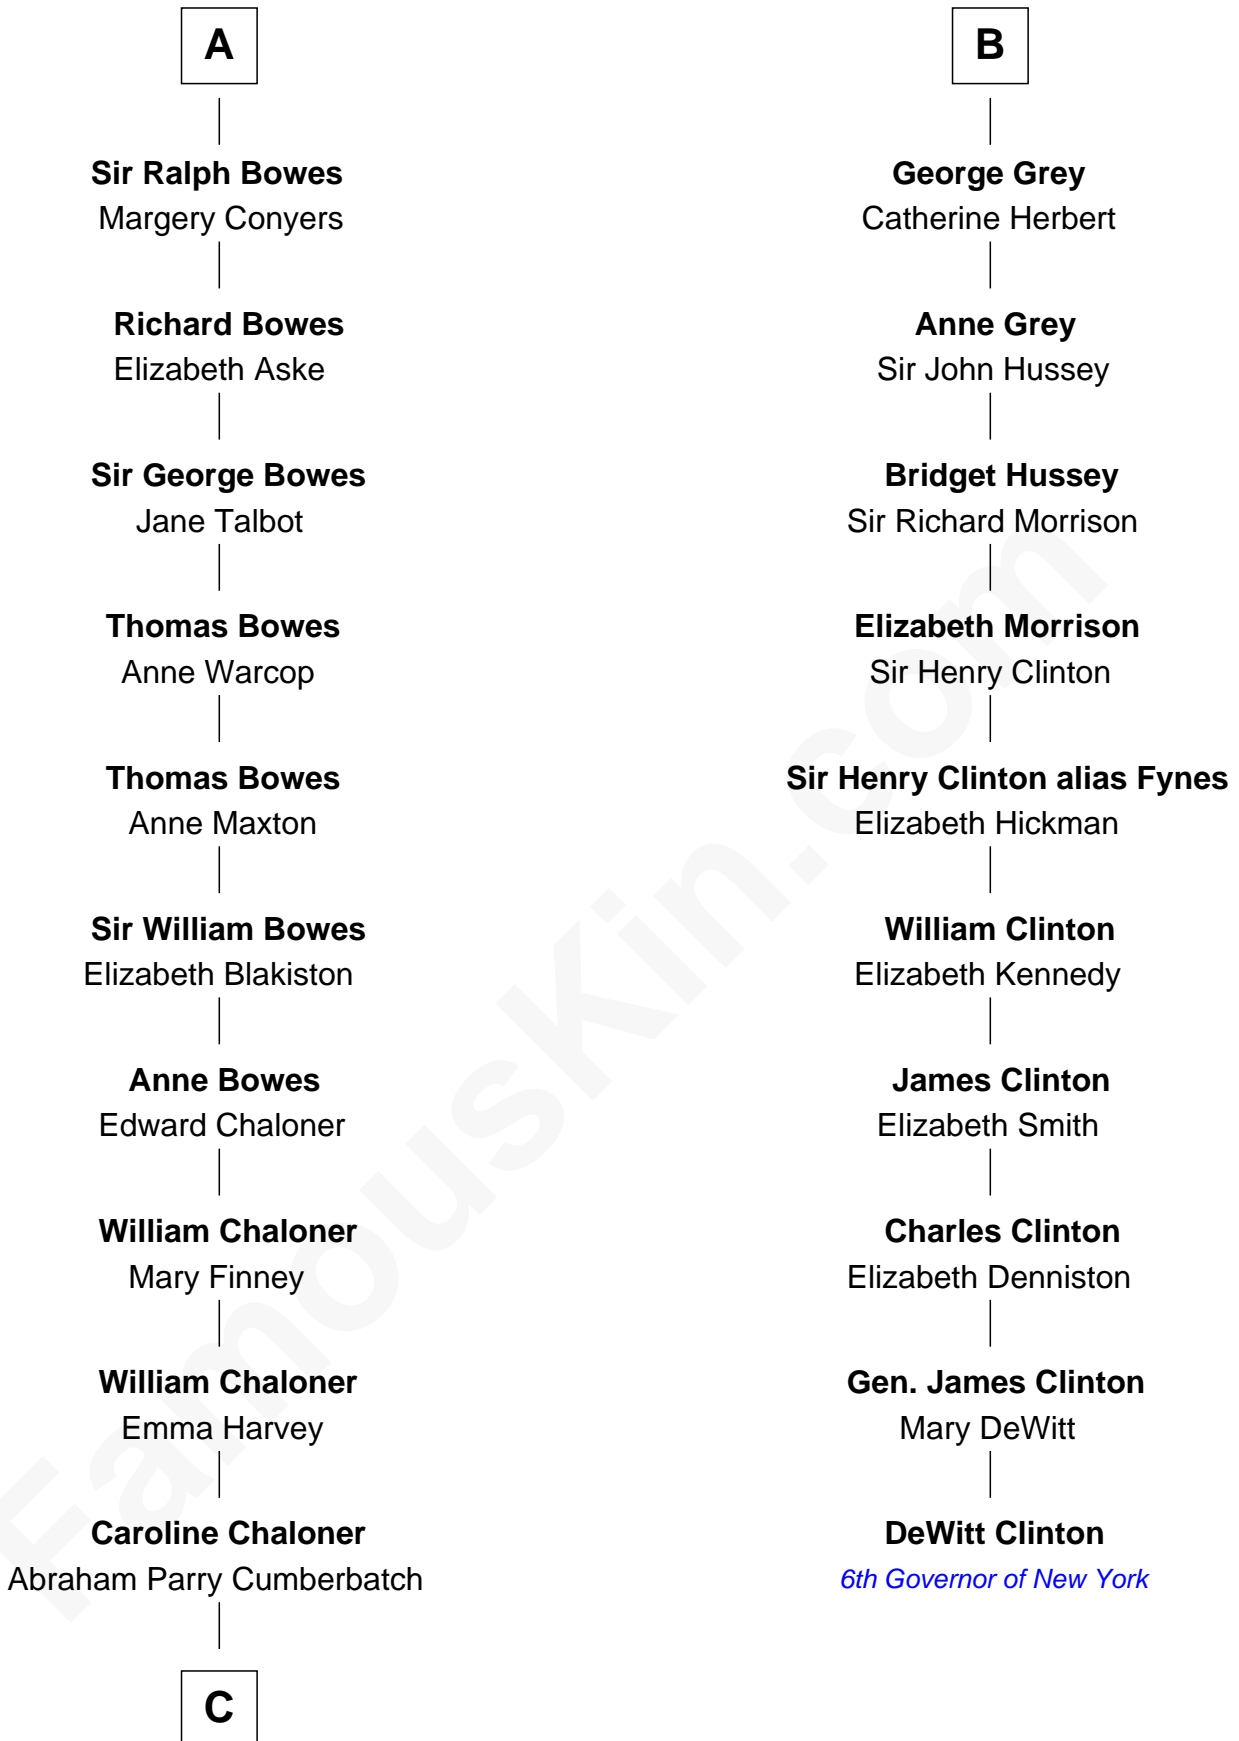

# FamousKin.com Relationship Chart of

**Benedict Cumberbatch**  
Movie, Television and Stage Actor  
16th cousin 5 times removed of

**DeWitt Clinton**  
6th Governor of New York

**C**

Robert William Cumberbatch

Louisa Grace Hanson

Henry Alfred Cumberbatch

Hélène Gertrude Rees

Henry Carlton Cumberbatch

Pauline Ellen Laing Congdon

Timothy Carlton Congdon Cumberbatch

Wanda Ventham

**Benedict Cumberbatch**