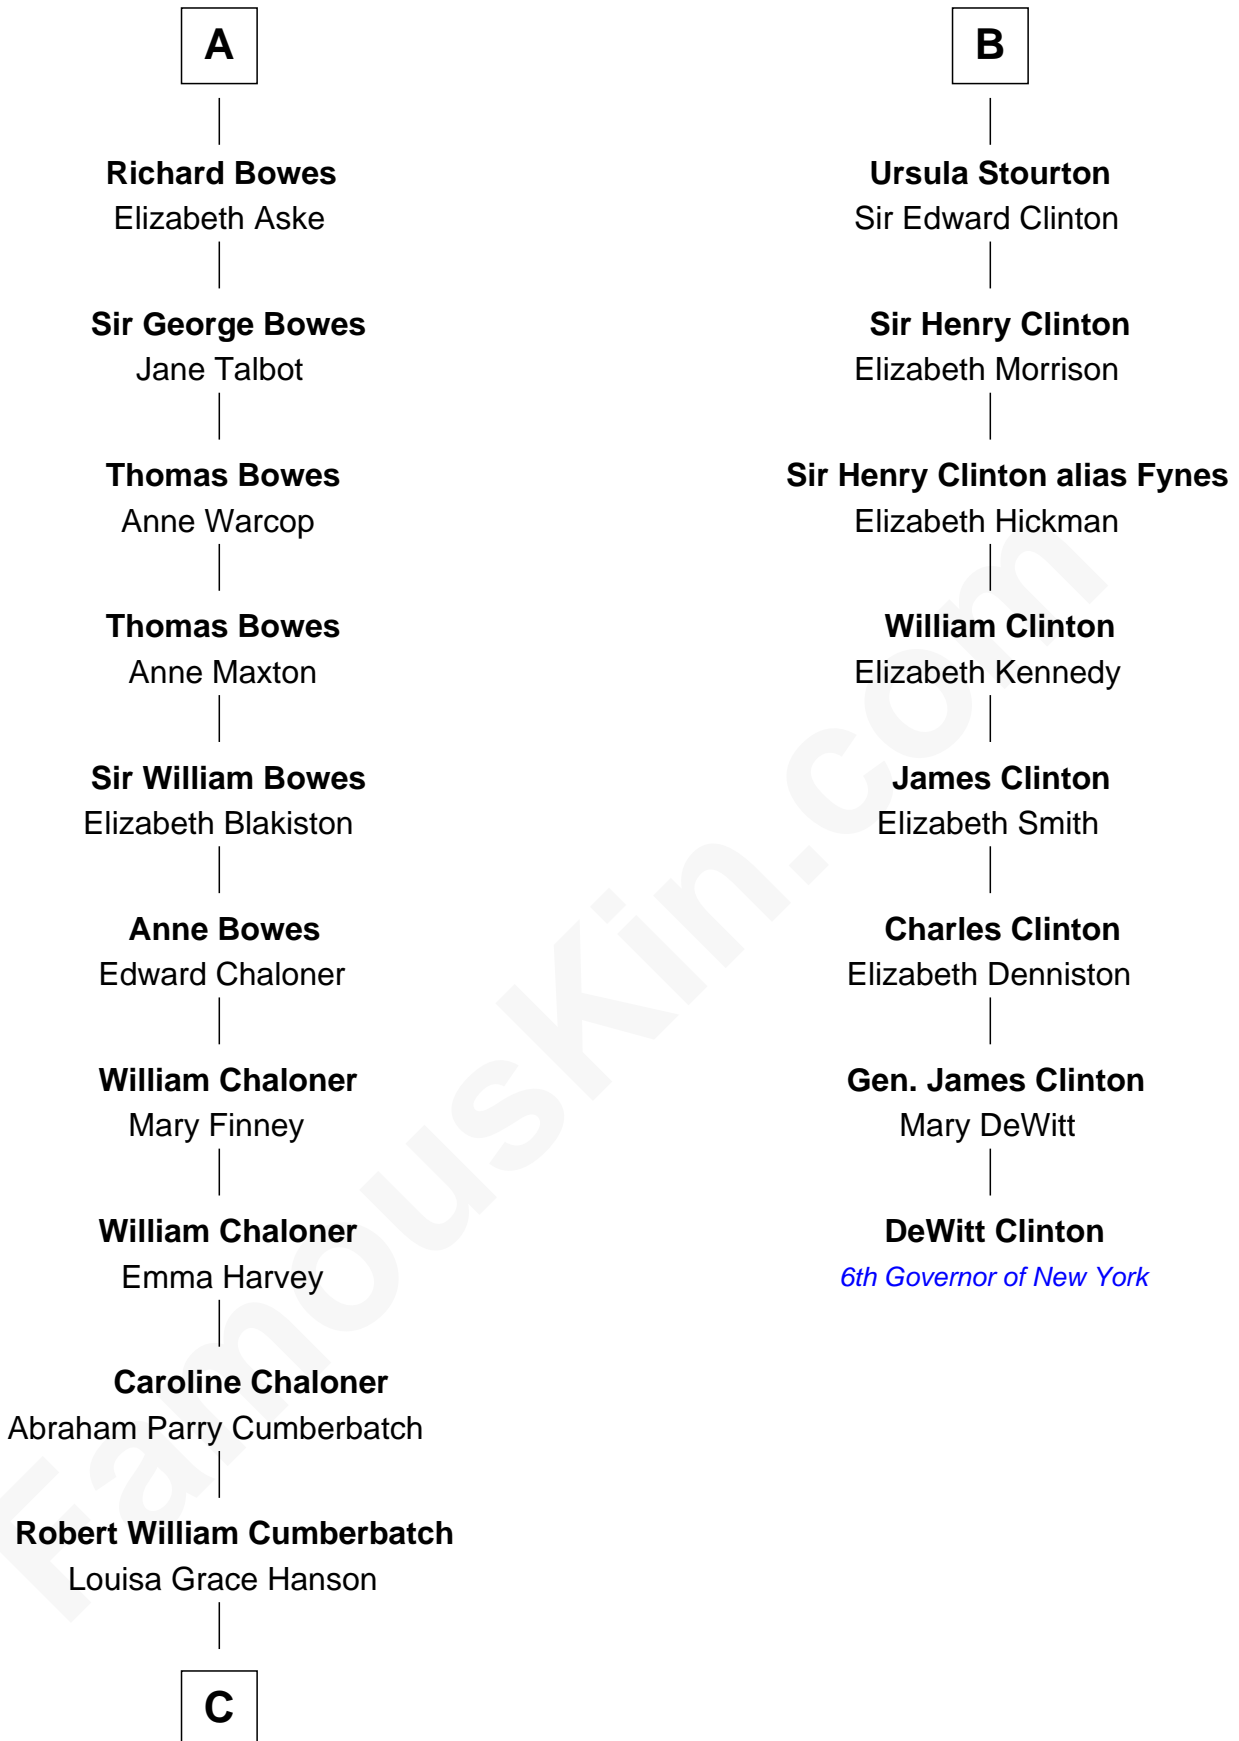

FamousKin.com Relationship Chart of

Benedict Cumberbatch
Movie, Television and Stage Actor

14th cousin 6 times removed of

DeWitt Clinton
6th Governor of New York

C

Henry Alfred Cumberbatch

Hélène Gertrude Rees