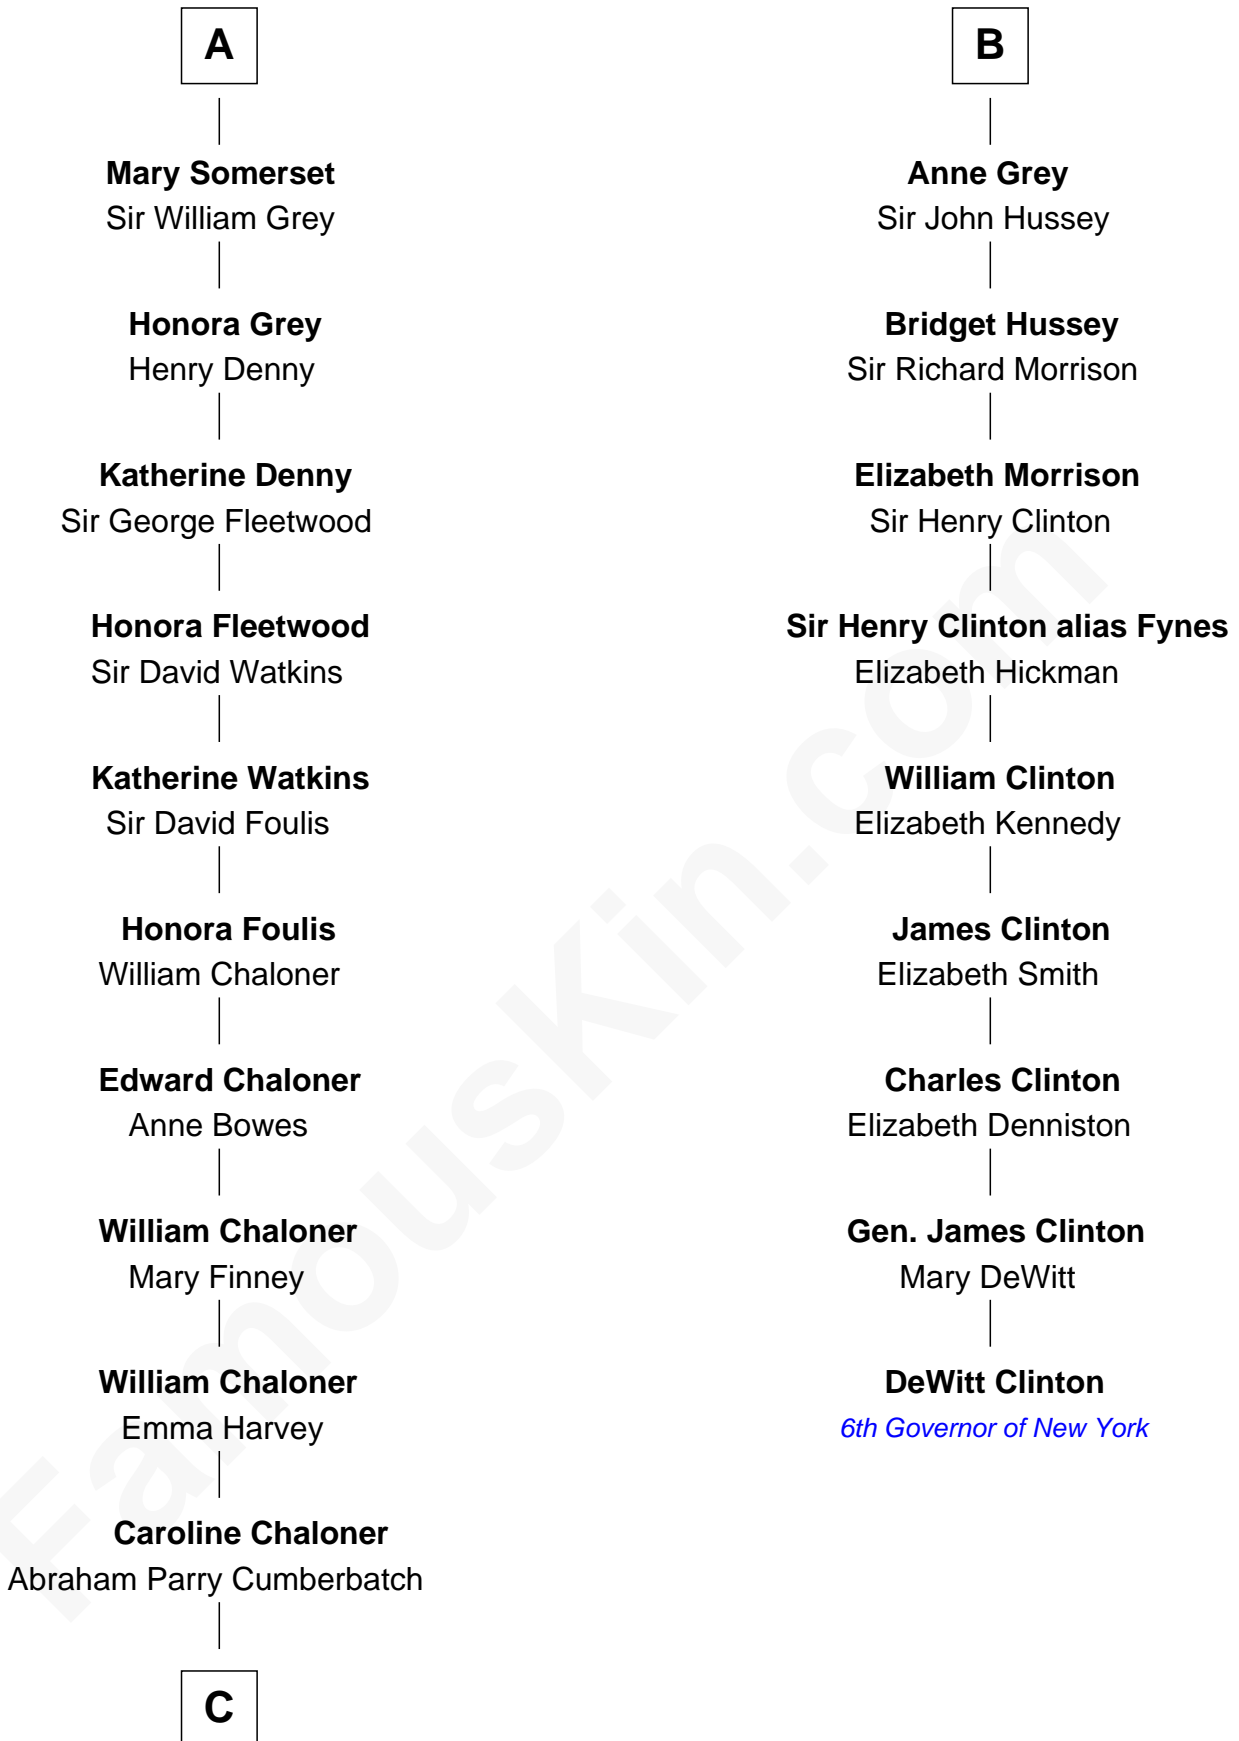

# FamousKin.com Relationship Chart of

**Benedict Cumberbatch**  
*Movie, Television and Stage Actor*

15th cousin 6 times removed of

**DeWitt Clinton**  
*6th Governor of New York*

**C**

Robert William Cumberbatch

Louisa Grace Hanson

Henry Alfred Cumberbatch

Hélène Gertrude Rees

Henry Carlton Cumberbatch

Pauline Ellen Laing Congdon

Timothy Carlton Congdon Cumberbatch

Wanda Ventham

**Benedict Cumberbatch**