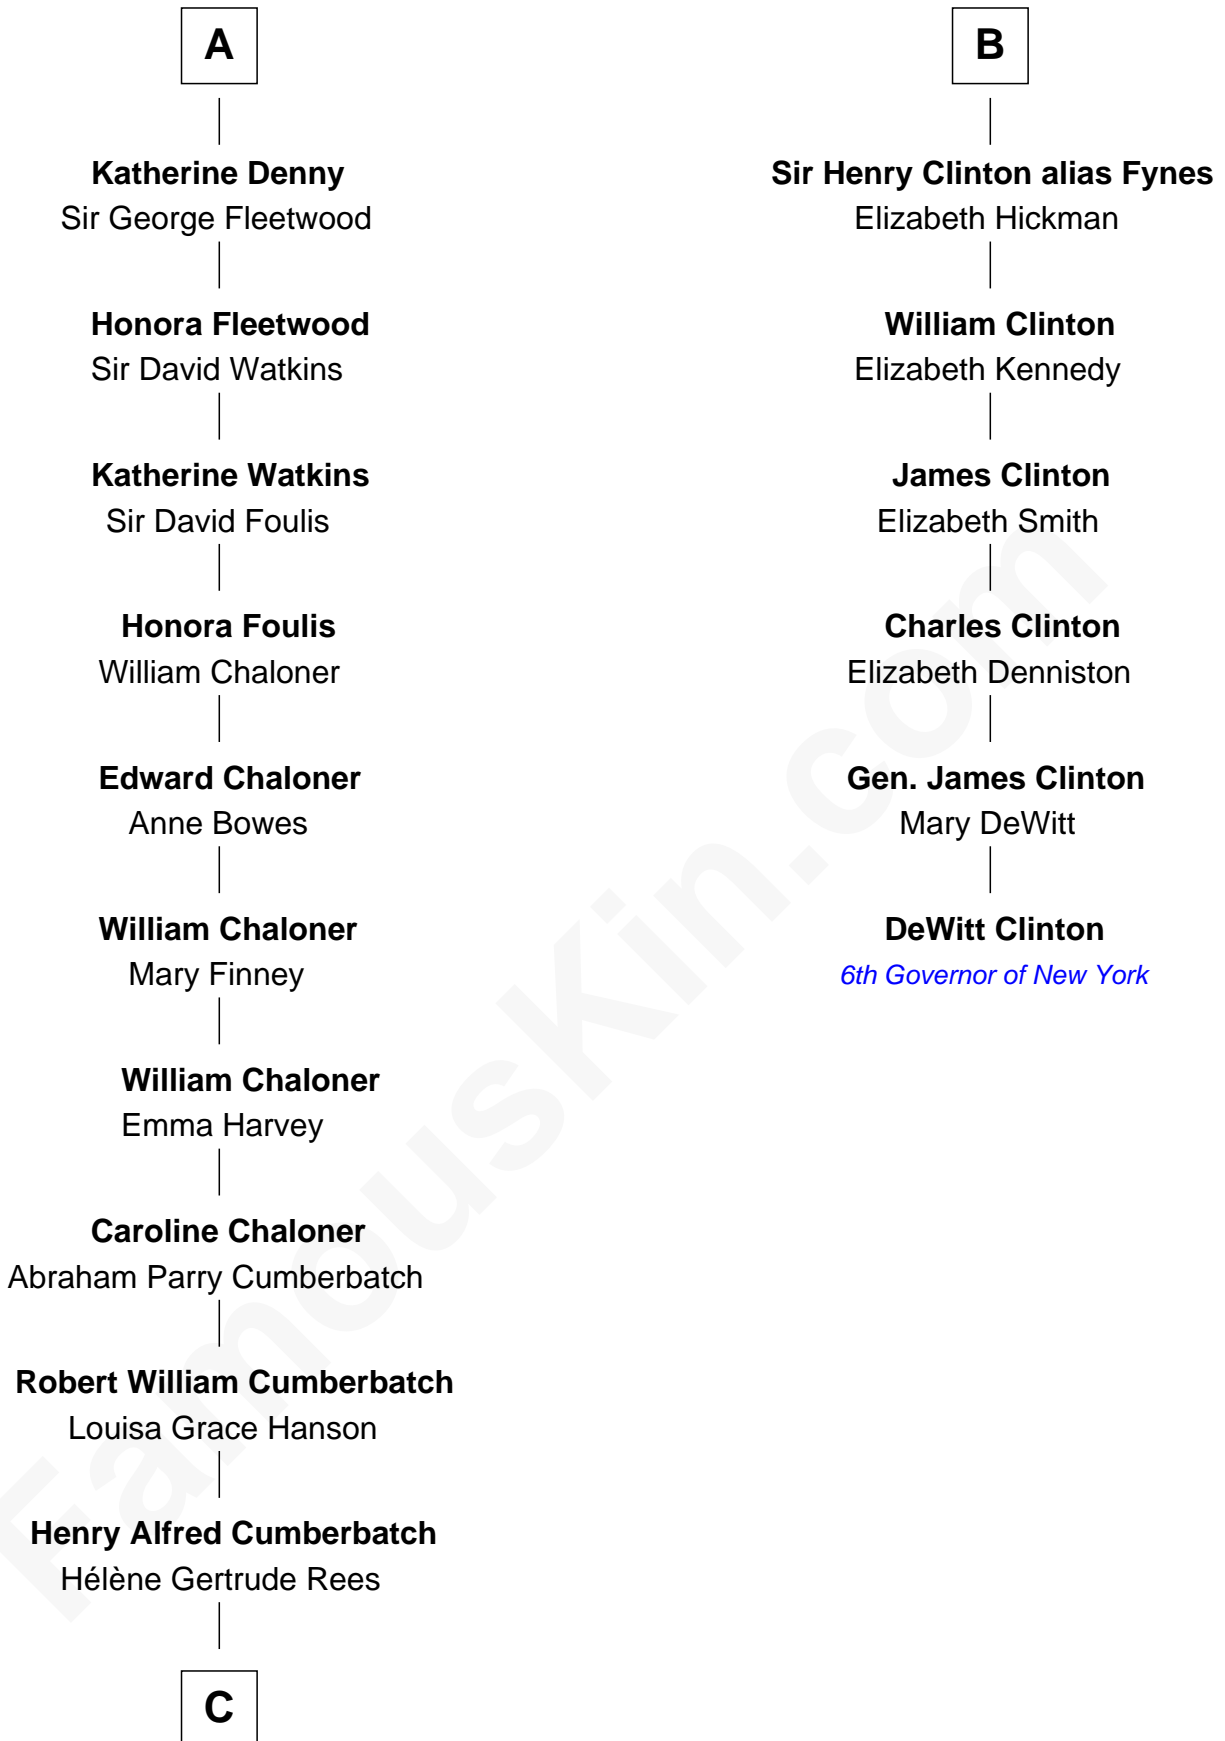

FamousKin.com Relationship Chart of

Benedict Cumberbatch
Movie, Television and Stage Actor

12th cousin 7 times removed of

DeWitt Clinton
6th Governor of New York

C

Henry Carlton Cumberbatch

Pauline Ellen Laing Congdon