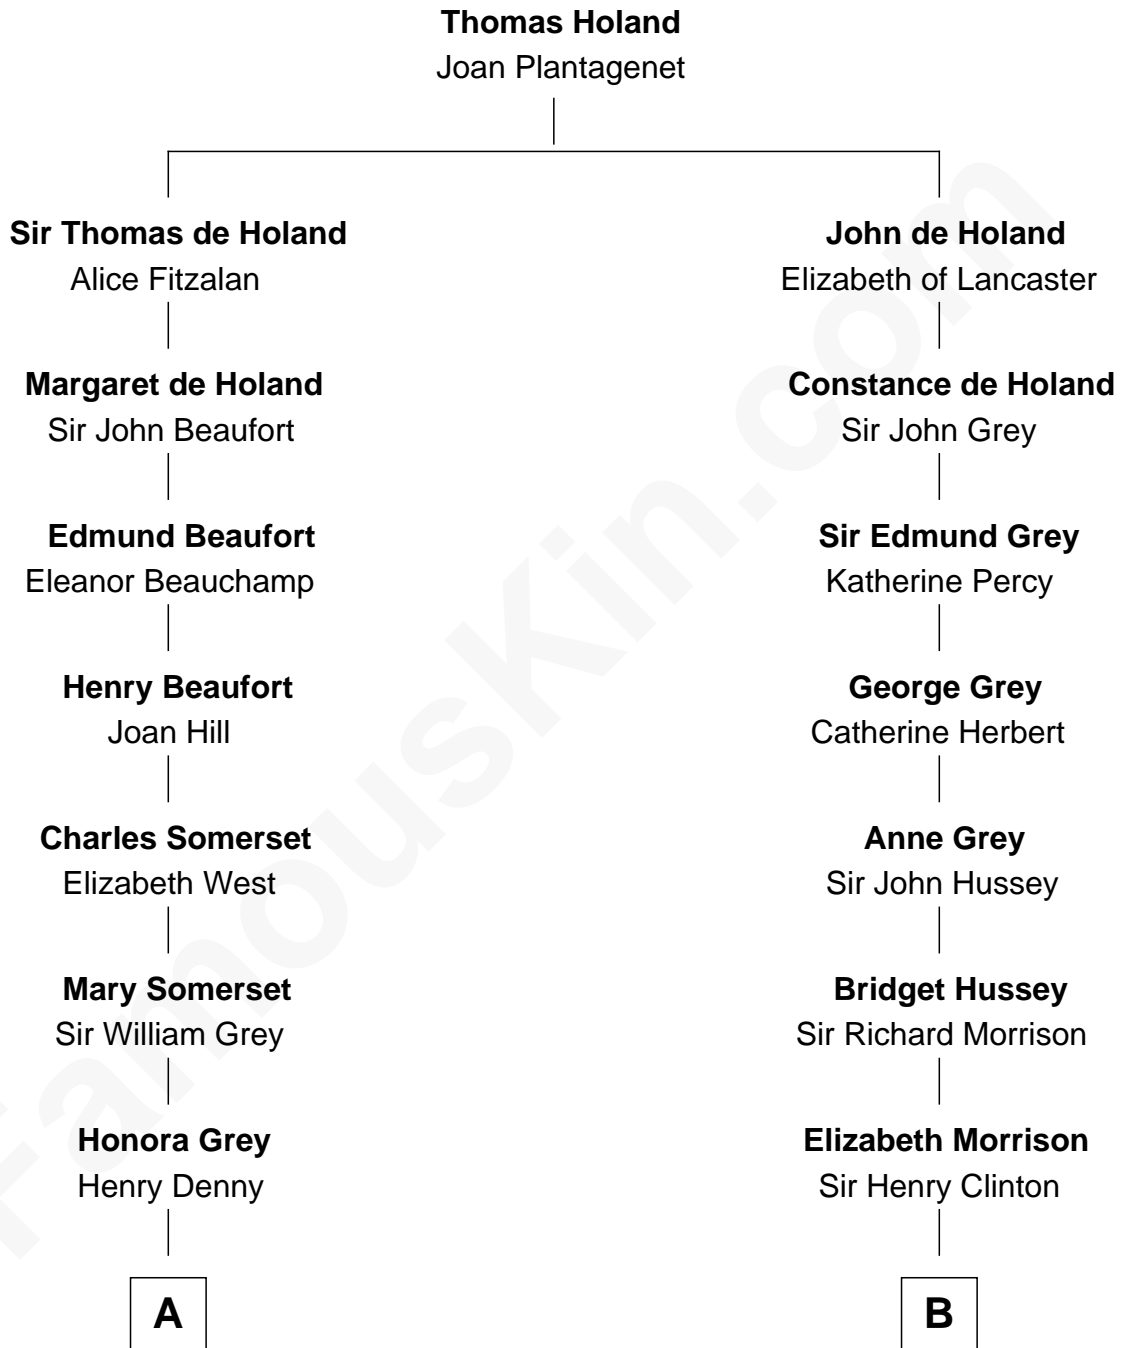

FamousKin.com Relationship Chart of

Benedict Cumberbatch
Movie, Television and Stage Actor

12th cousin 7 times removed of

DeWitt Clinton
6th Governor of New York

C

Henry Carlton Cumberbatch

Pauline Ellen Laing Congdon