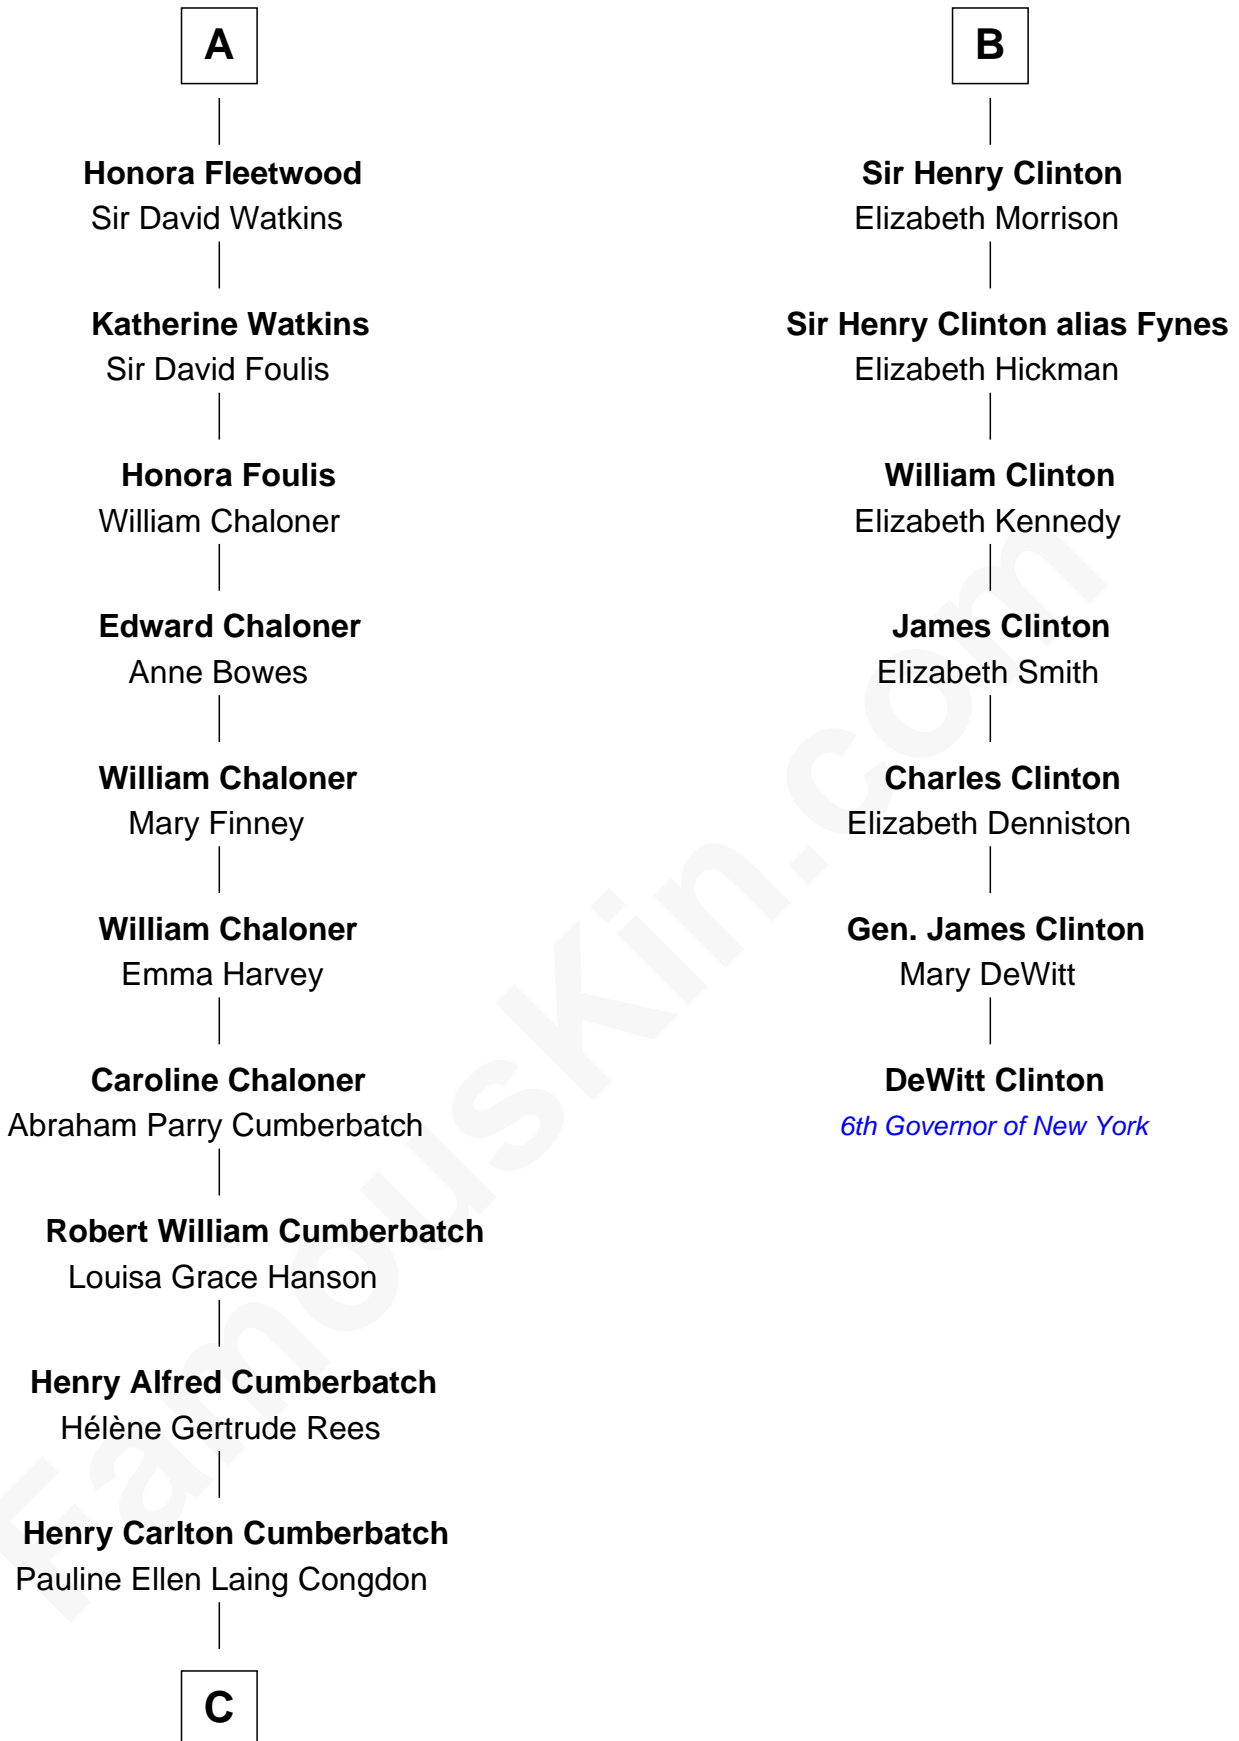

FamousKin.com Relationship Chart of

Benedict Cumberbatch
Movie, Television and Stage Actor

13th cousin 5 times removed of

DeWitt Clinton
6th Governor of New York

Timothy Carlton Congdon Cumberbatch

Wanda Ventham