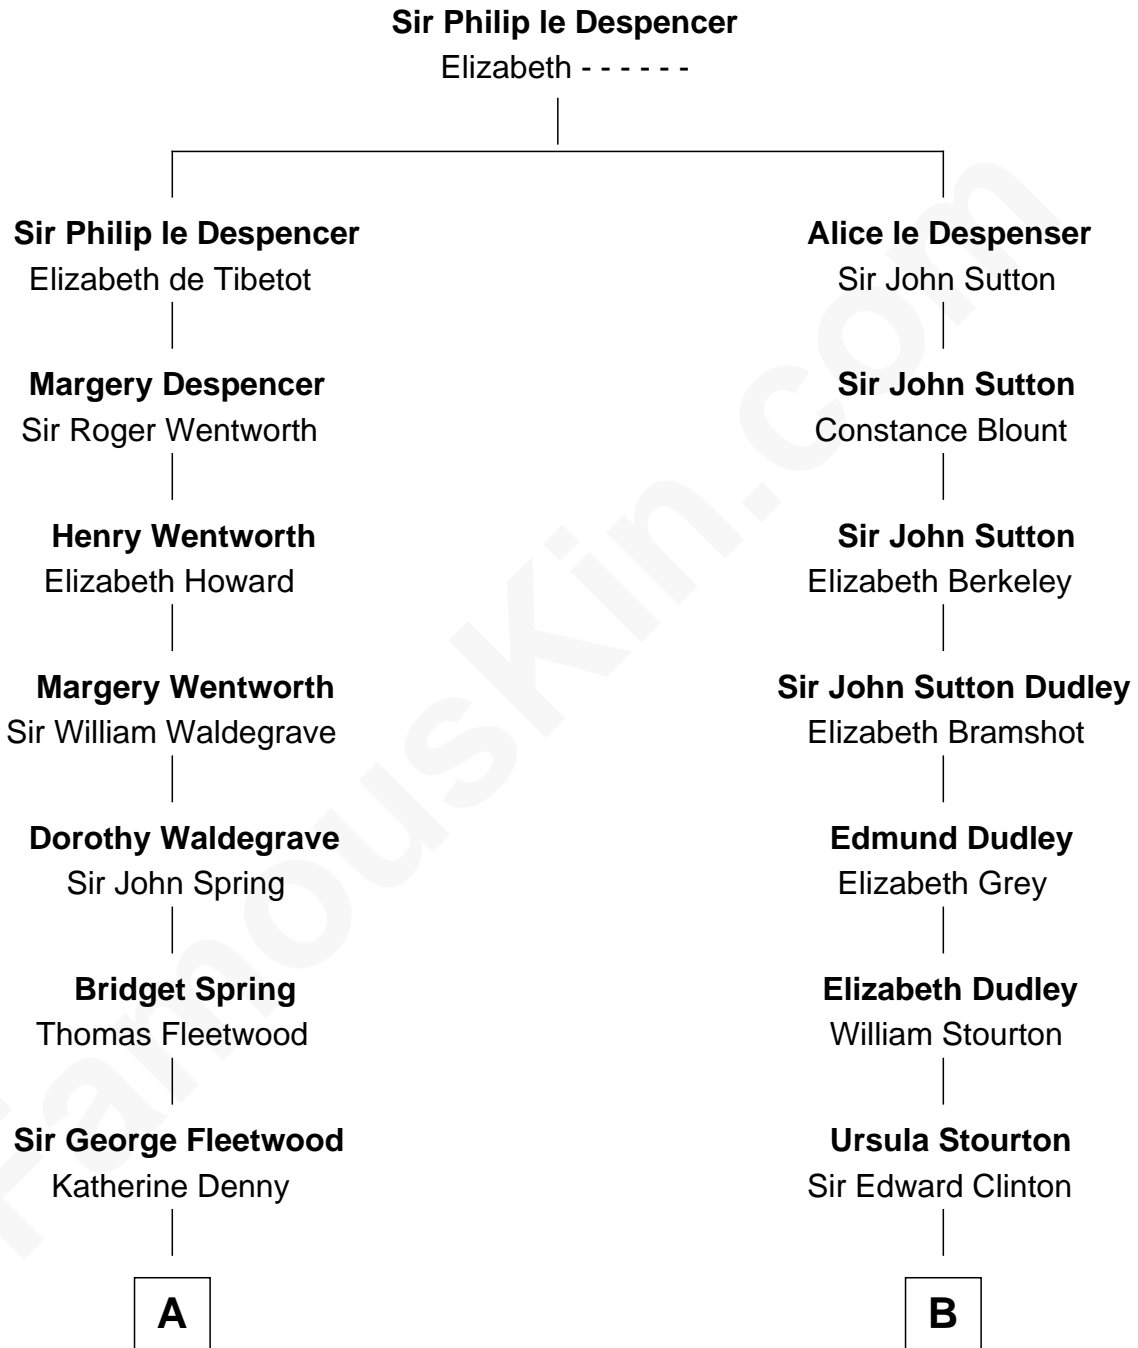

FamousKin.com Relationship Chart of

Benedict Cumberbatch
Movie, Television and Stage Actor

13th cousin 5 times removed of

DeWitt Clinton
6th Governor of New York

Timothy Carlton Congdon Cumberbatch

Wanda Ventham