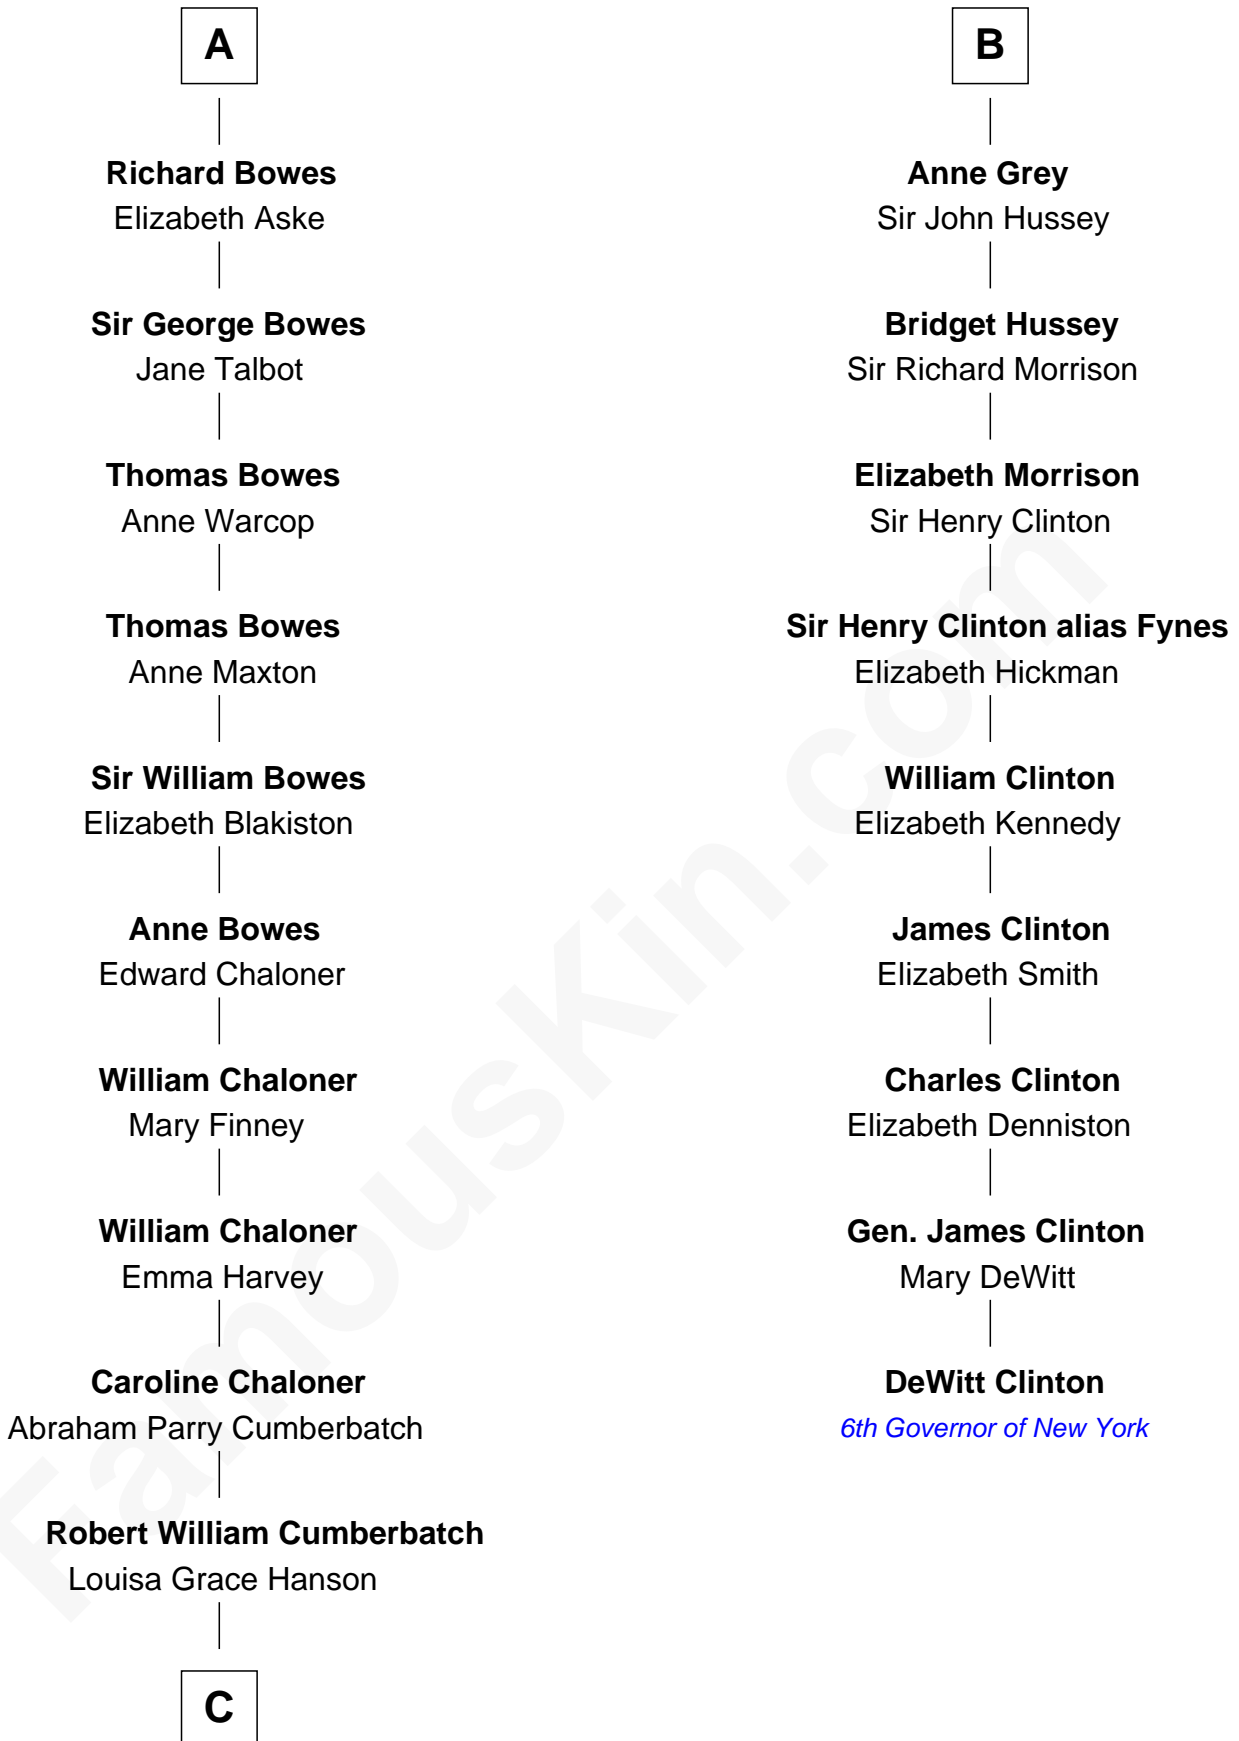

FamousKin.com Relationship Chart of

Benedict Cumberbatch
Movie, Television and Stage Actor
15th cousin 5 times removed of

DeWitt Clinton
6th Governor of New York

C

Henry Alfred Cumberbatch

Hélène Gertrude Rees