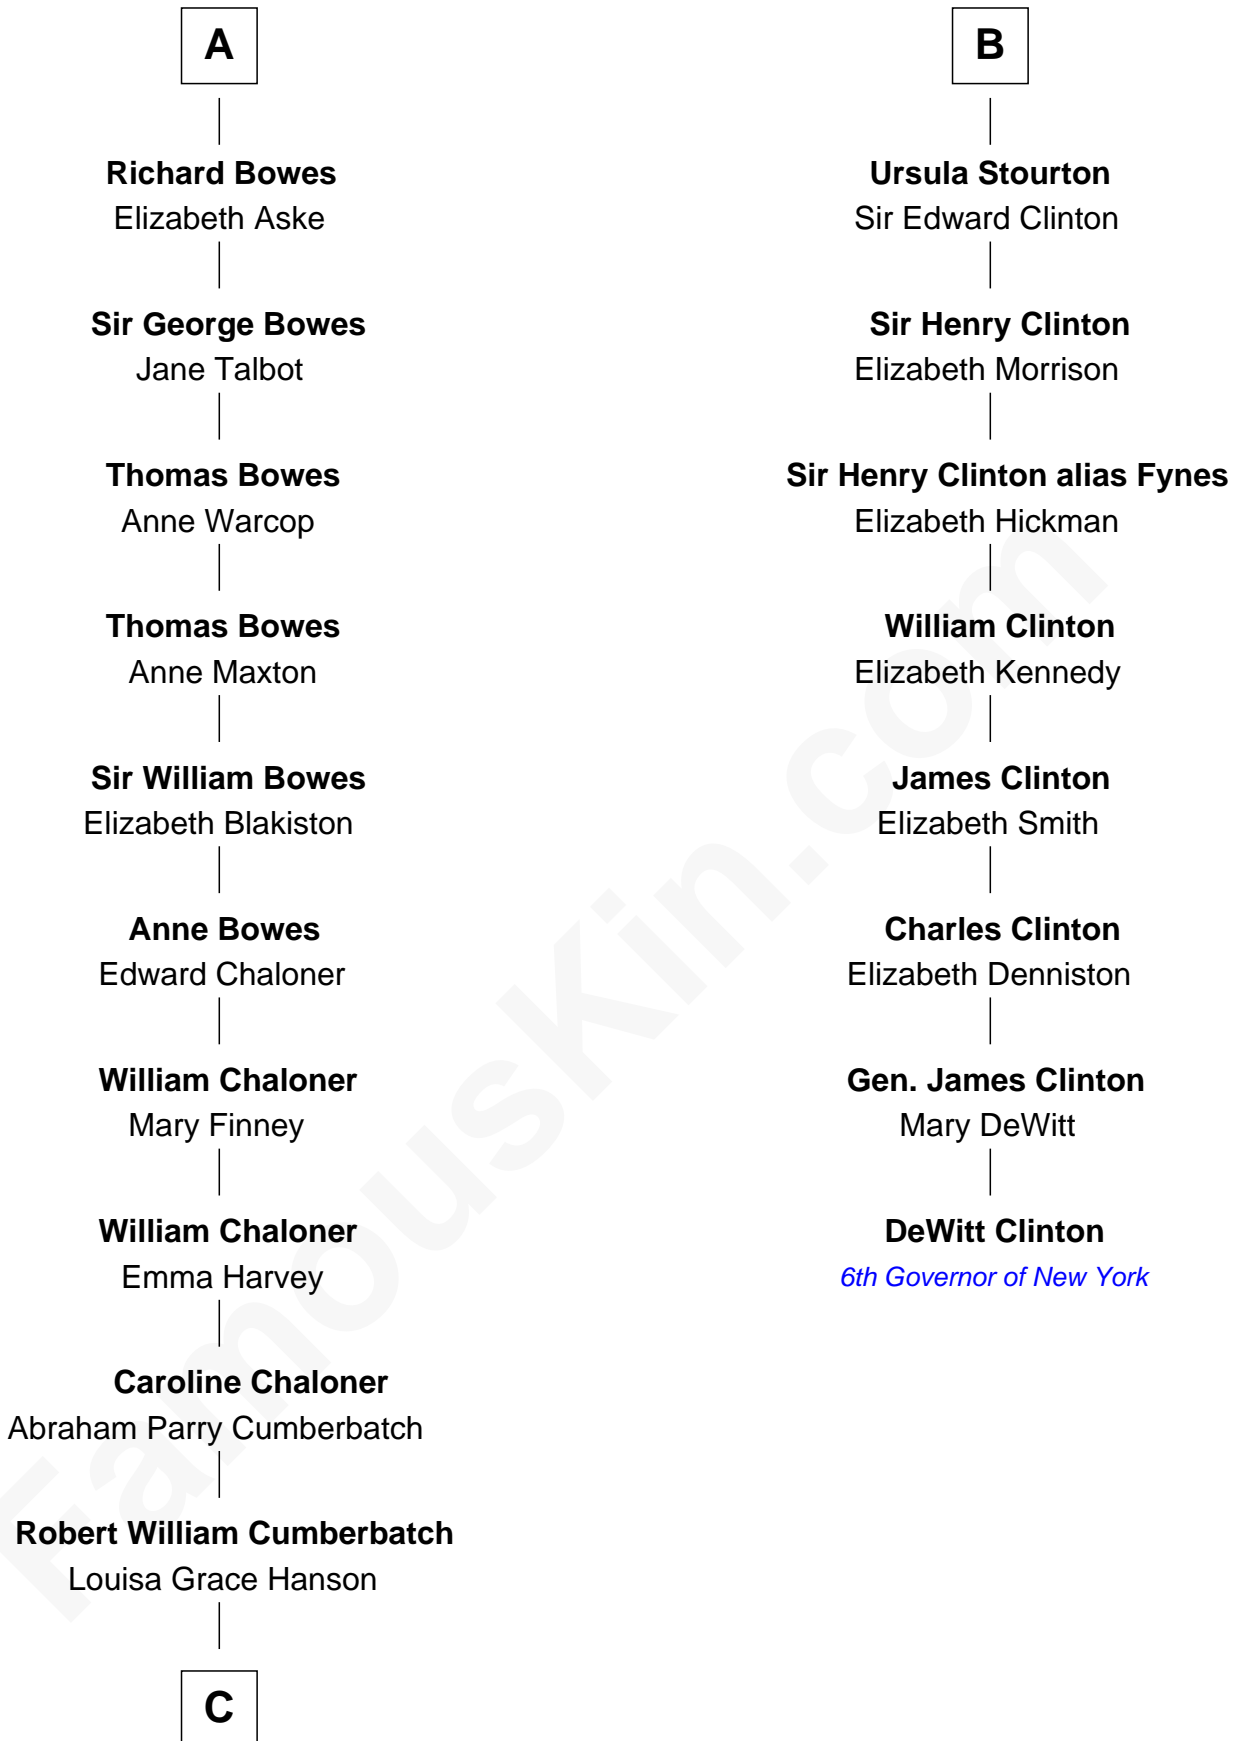

# FamousKin.com Relationship Chart of

**Benedict Cumberbatch**  
*Movie, Television and Stage Actor*

14th cousin 6 times removed of

**DeWitt Clinton**  
*6th Governor of New York*

**Sir Thomas de Berkeley**  
Joan de Ferrers

**Sir Maurice de Berkeley**

Eve la Zouche

**Isabel de Berkeley**

Sir Robert de Clifford

**Sir Roger de Clifford**

Maud de Beauchamp

**Katherine de Clifford**

Sir Ralph de Greystoke

Eve la Zouche

**Thomas de Berkeley**

Katherine de Clyvedon

**Sir John Berkeley**

Elizabeth Betteshorne

**Elizabeth Berkeley**

Sir John Sutton

**Sir John Sutton Dudley**

Elizabeth Bramshot

**Edmund Dudley**

Elizabeth Grey

**Elizabeth Dudley**

William Stourton

**B**

**C**

Henry Alfred Cumberbatch