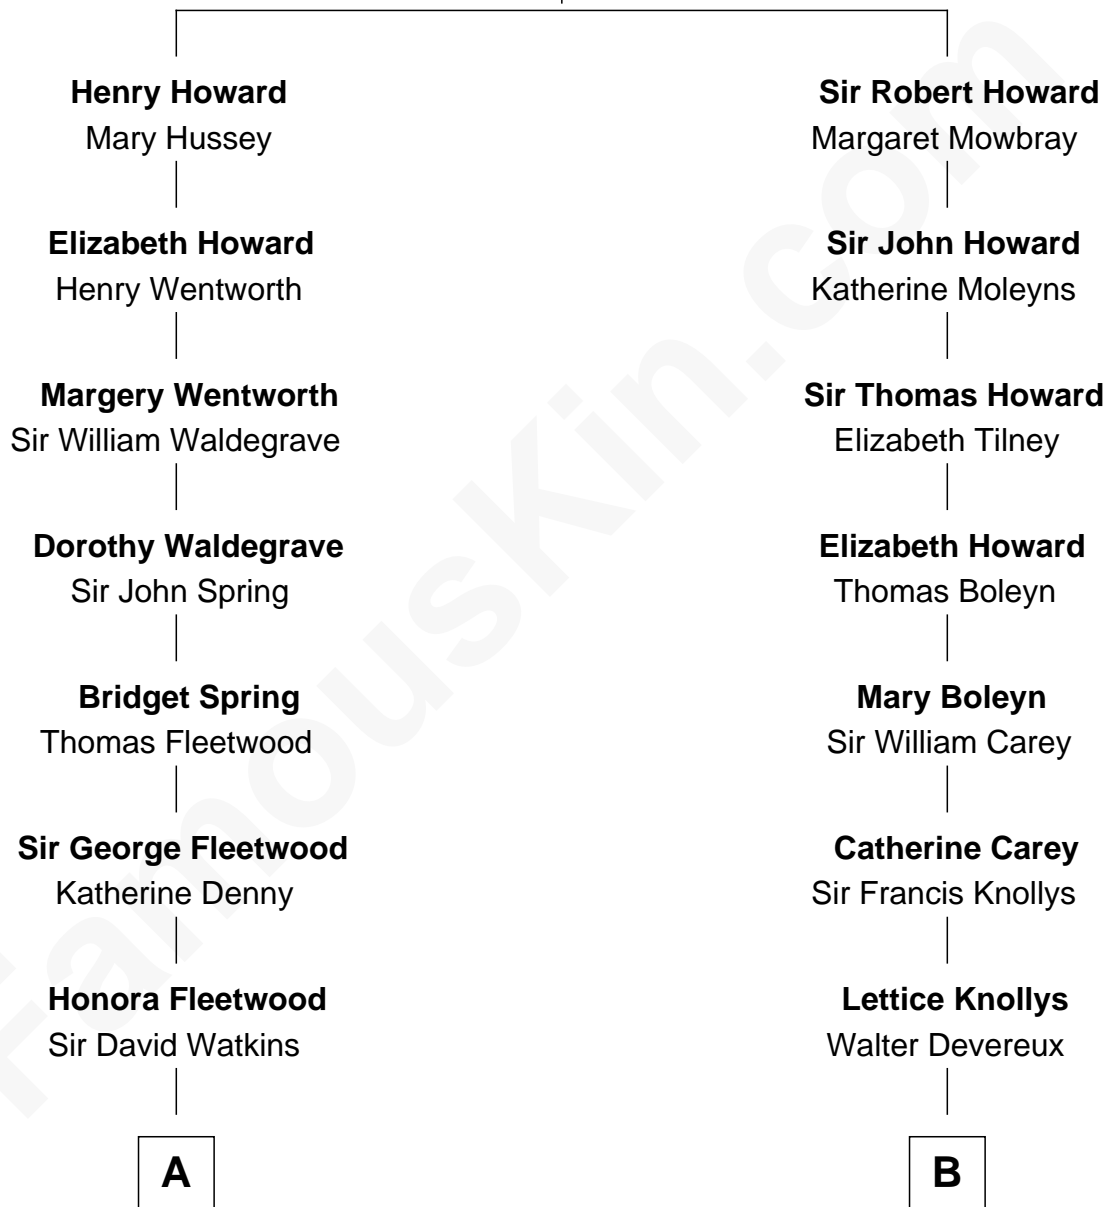

Sir John Howard

Alice Tendring