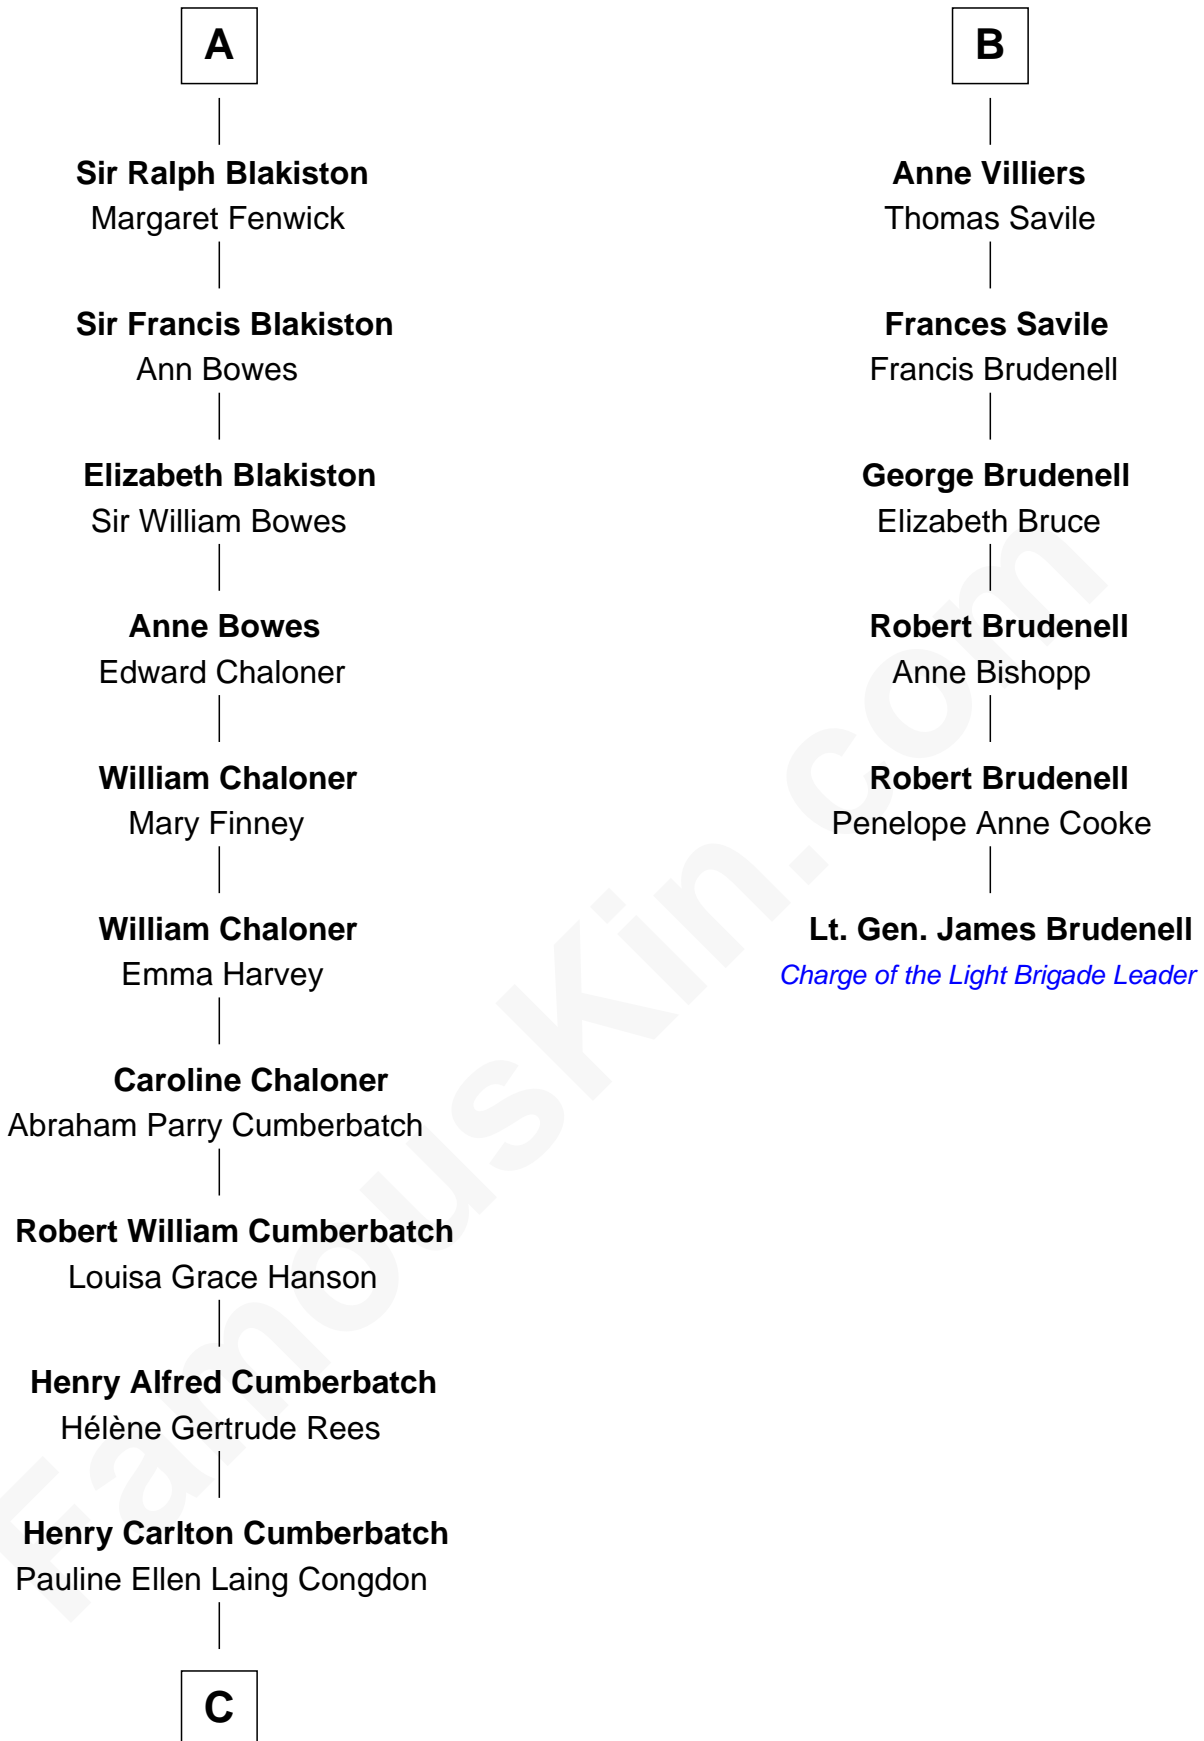

# FamousKin.com Relationship Chart of

**Benedict Cumberbatch**  
Movie, Television and Stage Actor

12th cousin 6 times removed of

**Lt. Gen. James Brudenell**  
Leader of the "Charge of the Light Brigade"

**Timothy Carlton Congdon Cumberbatch**

Wanda Ventham

**Benedict Cumberbatch**

*Movie, Television and Stage Actor*

FamousKin.com