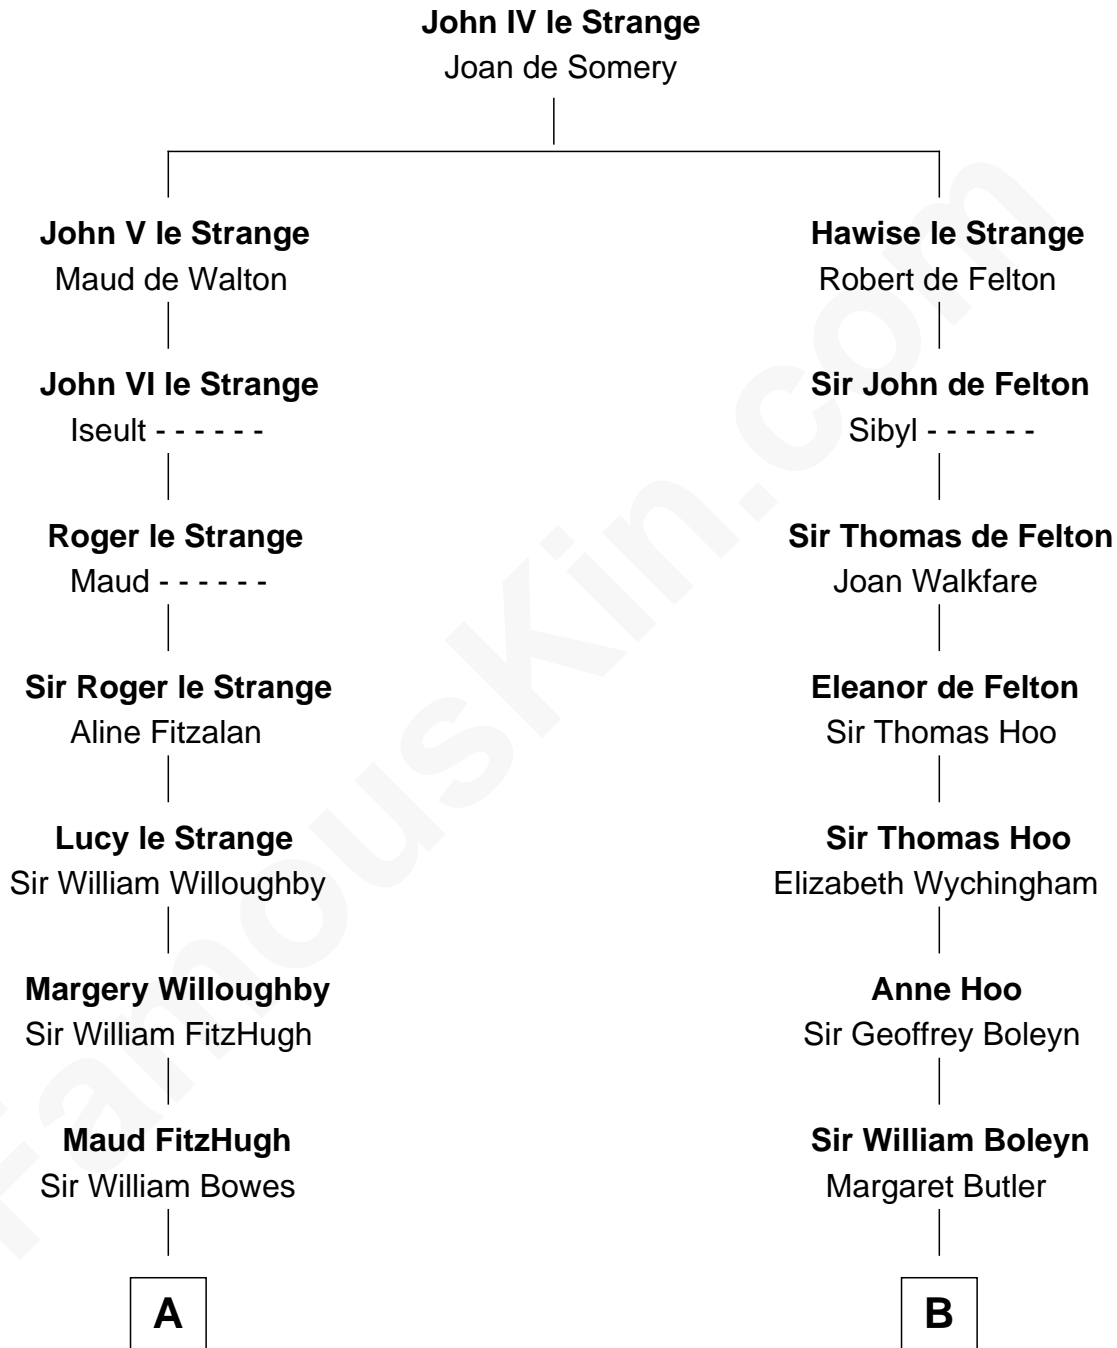

# FamousKin.com Relationship Chart of

**Benedict Cumberbatch**  
Movie, Television and Stage Actor

18th cousin 3 times removed of

**Lt. Gen. James Brudenell**  
Leader of the "Charge of the Light Brigade"

**C**

**Robert William Cumberbatch**

Louisa Grace Hanson

**Henry Alfred Cumberbatch**

Hélène Gertrude Rees

**Henry Carlton Cumberbatch**

Pauline Ellen Laing Congdon

**Timothy Carlton Congdon Cumberbatch**