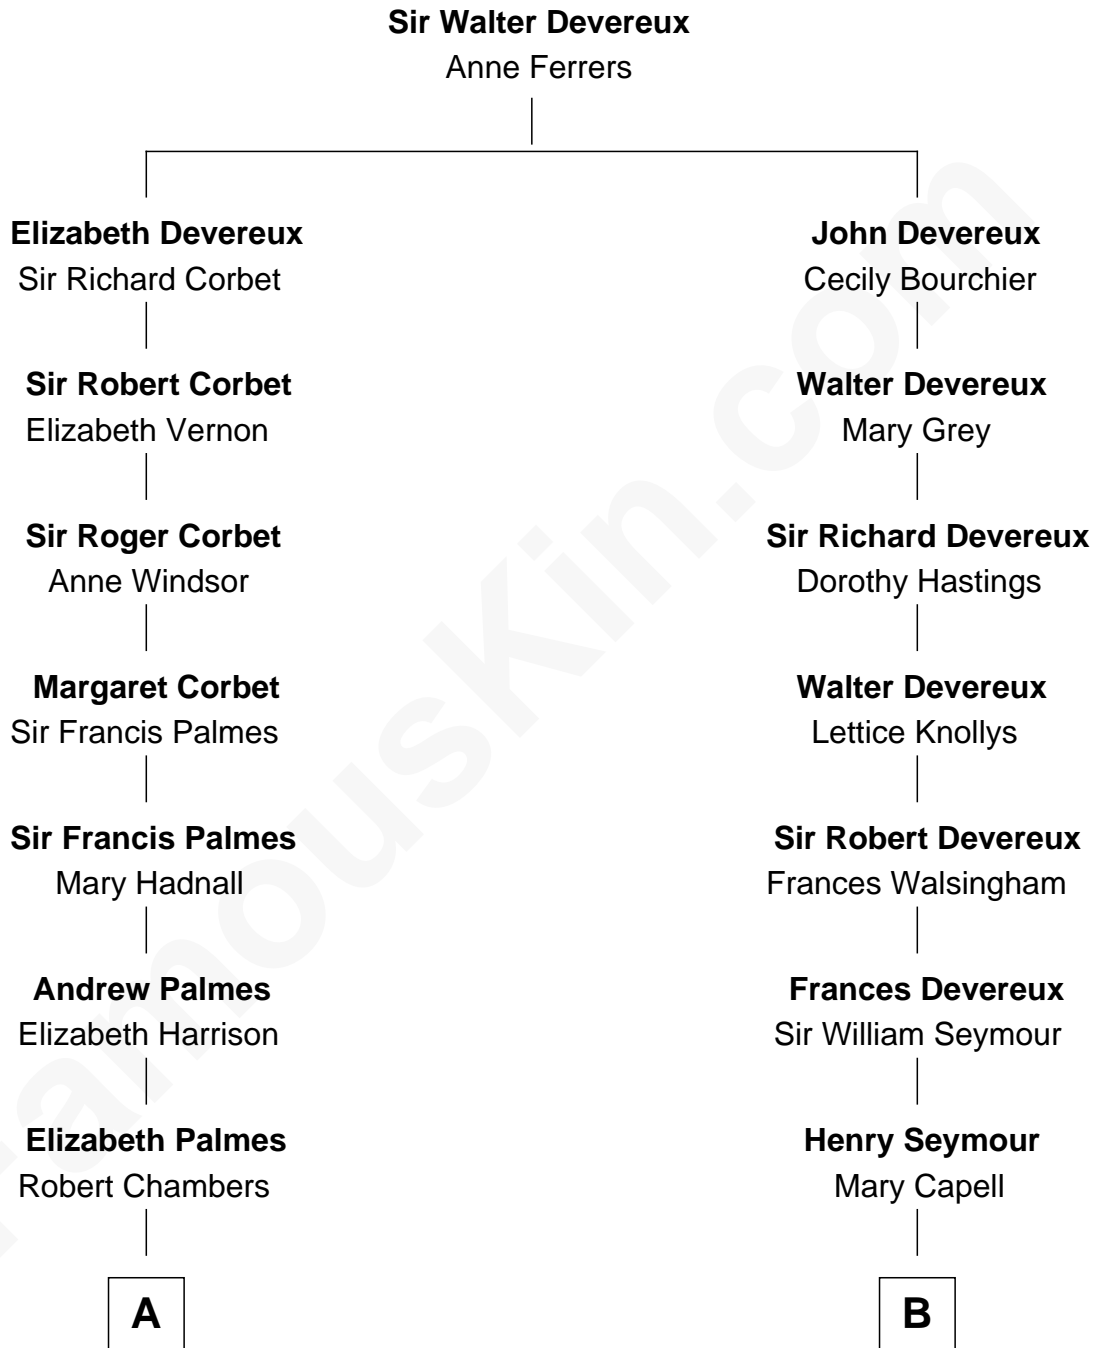

FamousKin.com

Relationship Chart of

Benedict Cumberbatch

Movie, Television and Stage Actor

11th cousin 6 times removed of

Lt. Gen. James Brudenell

Leader of the "Charge of the Light Brigade"

A

Charles Chambers
Rebecca Patefield

Rebecca Chambers
Daniel Russell

Richard Russell
Mary Cary

Rebecca Russell
Joseph Cordis

Rebecca Cordis
John Walley Langdon

Joseph Langdon
Louisa Christine Gout

Ida Josephine Langdon
Thomas Bowen Rees