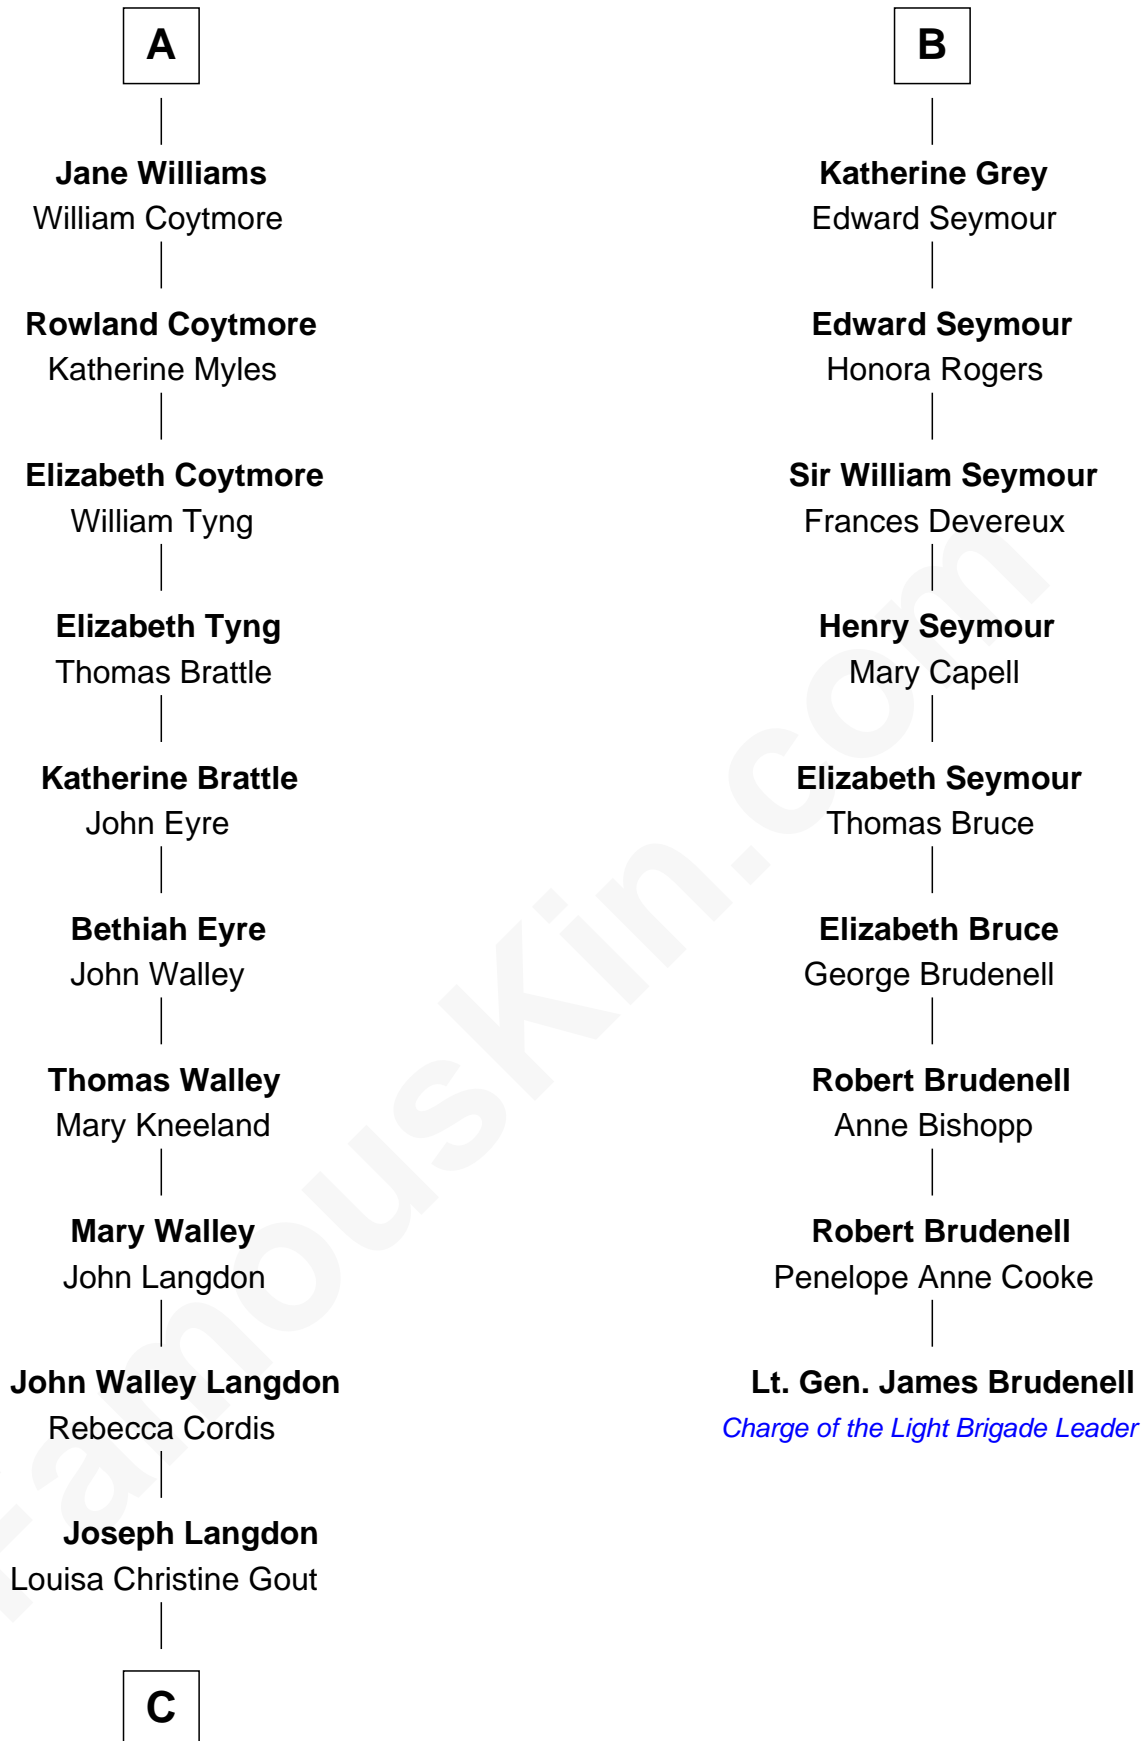

FamousKin.com Relationship Chart of

Benedict Cumberbatch

Movie, Television and Stage Actor

15th cousin 6 times removed of

Lt. Gen. James Brudenell

Leader of the "Charge of the Light Brigade"

Goronwy ap Ednyfed

C

Ida Josephine Langdon

Thomas Bowen Rees

Hélène Gertrude Rees

Henry Alfred Cumberbatch

Henry Carlton Cumberbatch

Pauline Ellen Laing Congdon

Timothy Carlton Congdon Cumberbatch