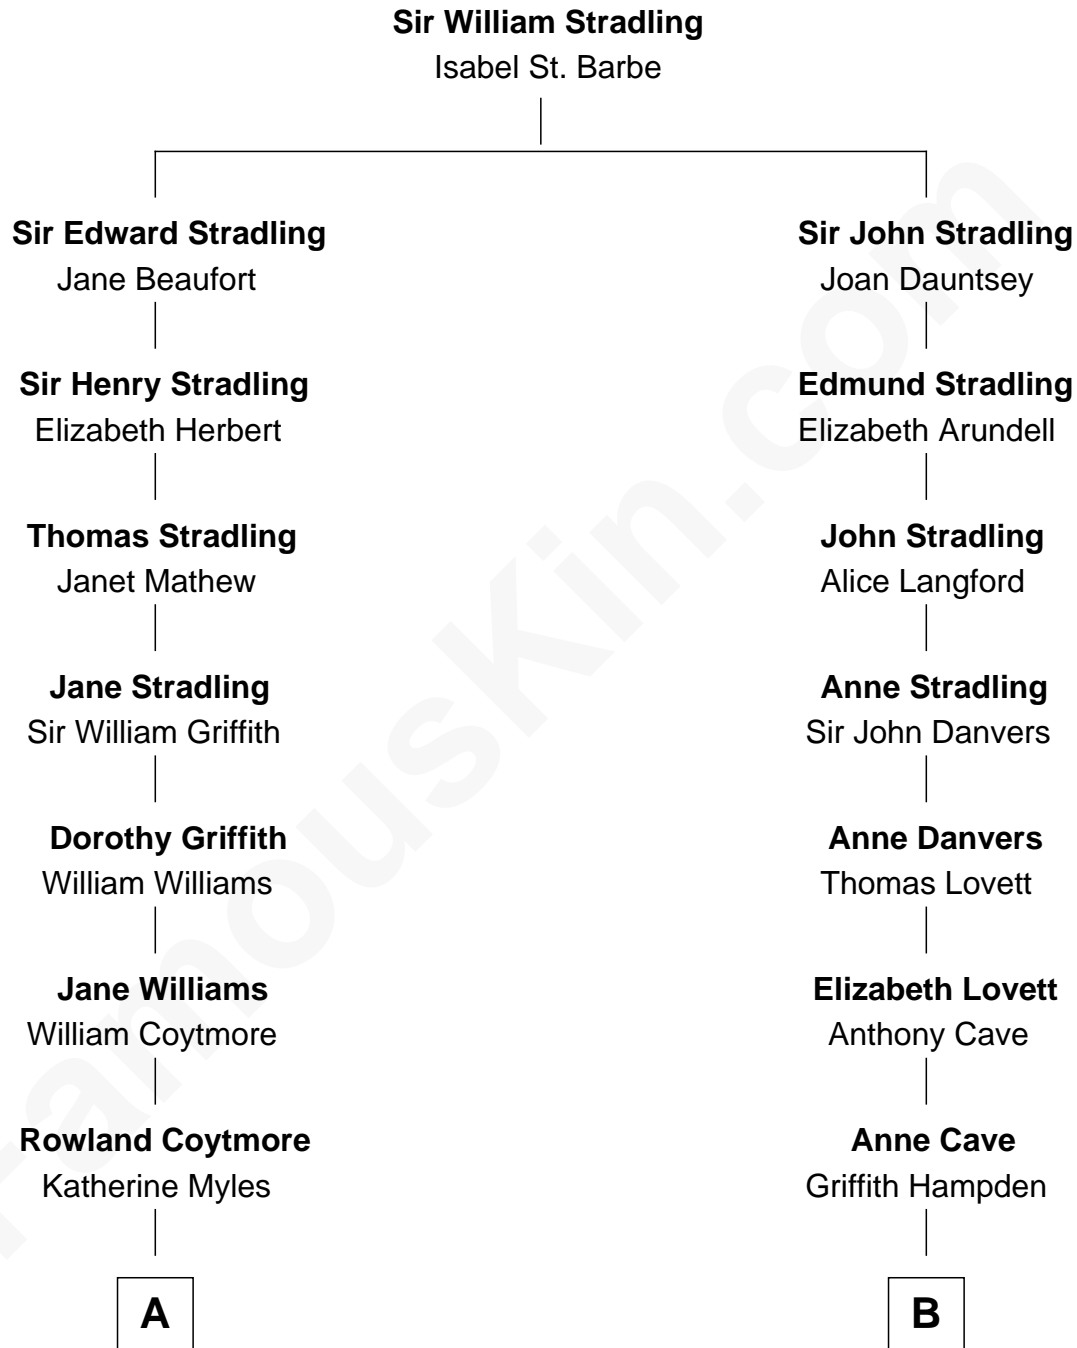

## Relationship Chart of

**Benedict Cumberbatch**

*Movie, Television and Stage Actor*

15th cousin 4 times removed of

**Lt. Gen. James Brudenell**

*Leader of the "Charge of the Light Brigade"*

**C**

Henry Carlton Cumberbatch