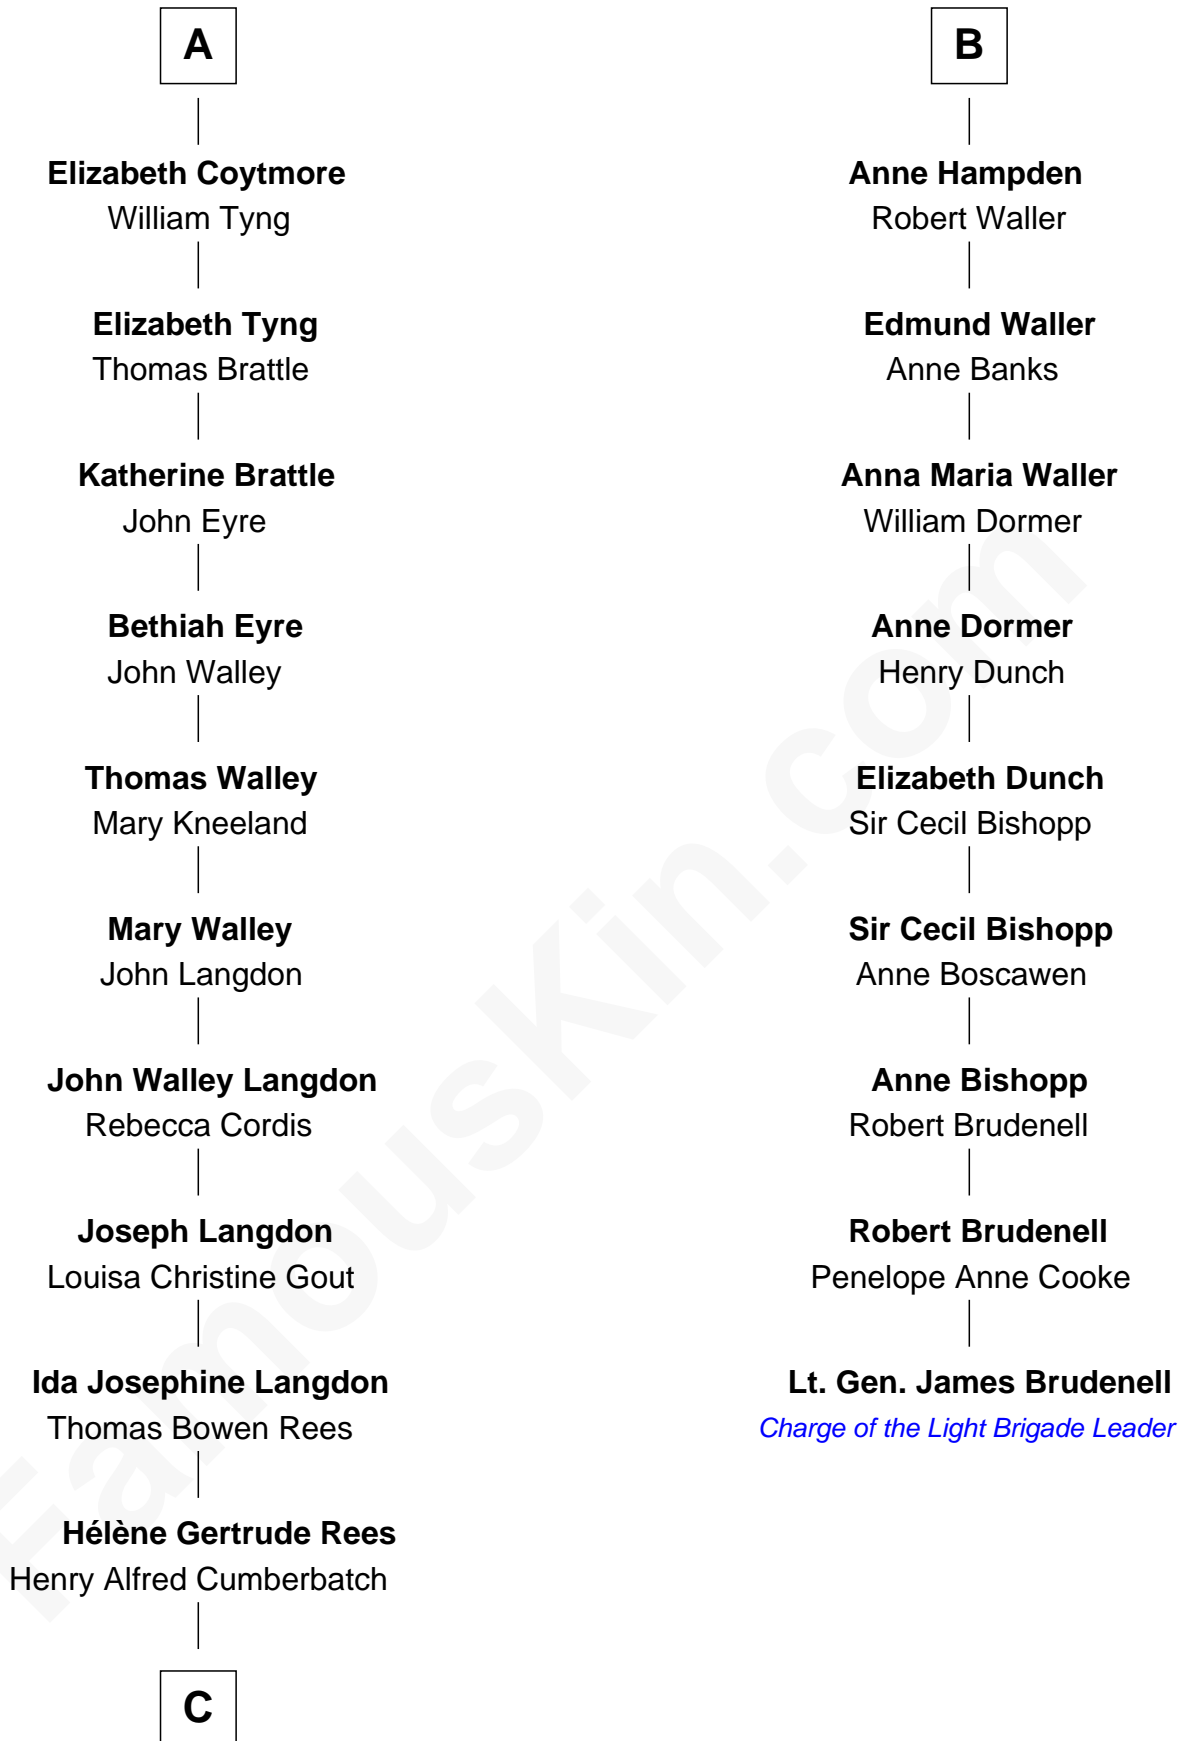

## Relationship Chart of

**Benedict Cumberbatch**

*Movie, Television and Stage Actor*

15th cousin 4 times removed of

**Lt. Gen. James Brudenell**

*Leader of the "Charge of the Light Brigade"*

**C**

Henry Carlton Cumberbatch