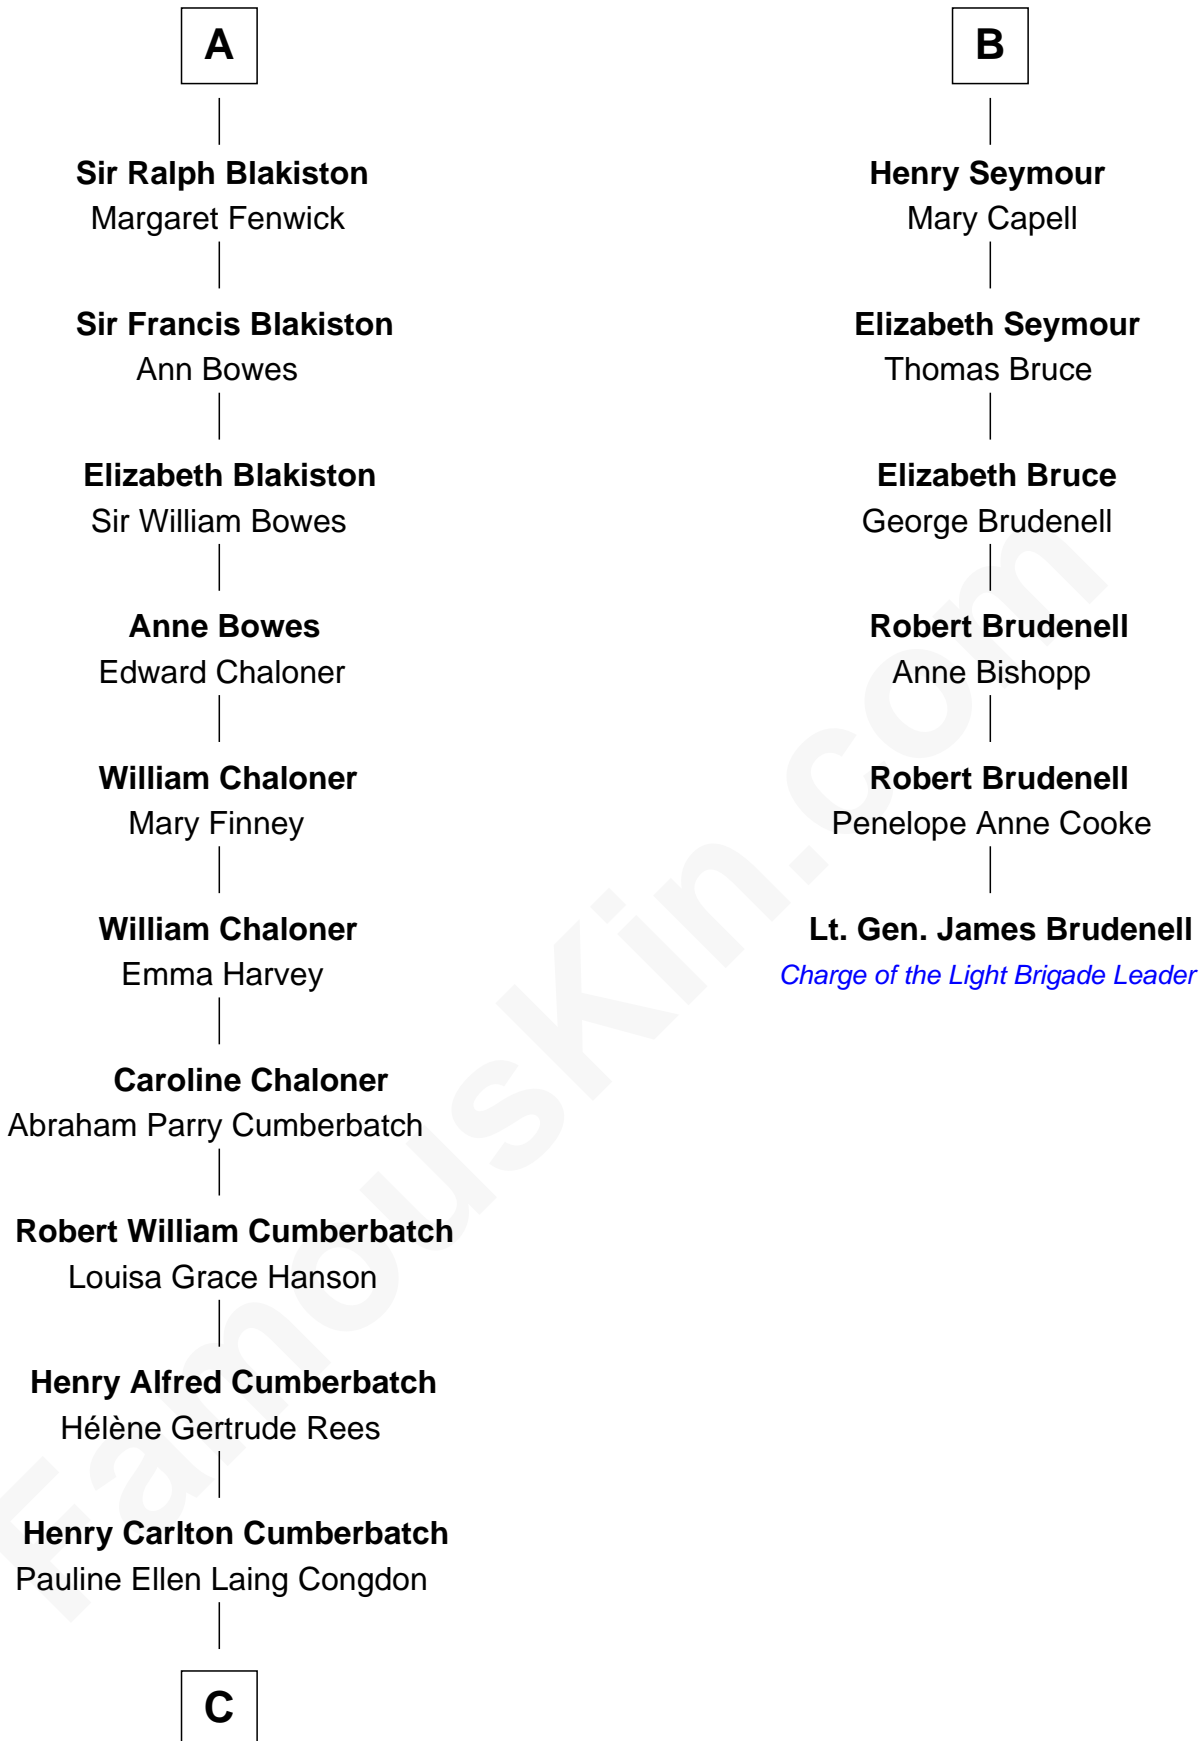

FamousKin.com Relationship Chart of

Benedict Cumberbatch
Movie, Television and Stage Actor

12th cousin 6 times removed of

Lt. Gen. James Brudenell
Leader of the "Charge of the Light Brigade"

Timothy Carlton Congdon Cumberbatch