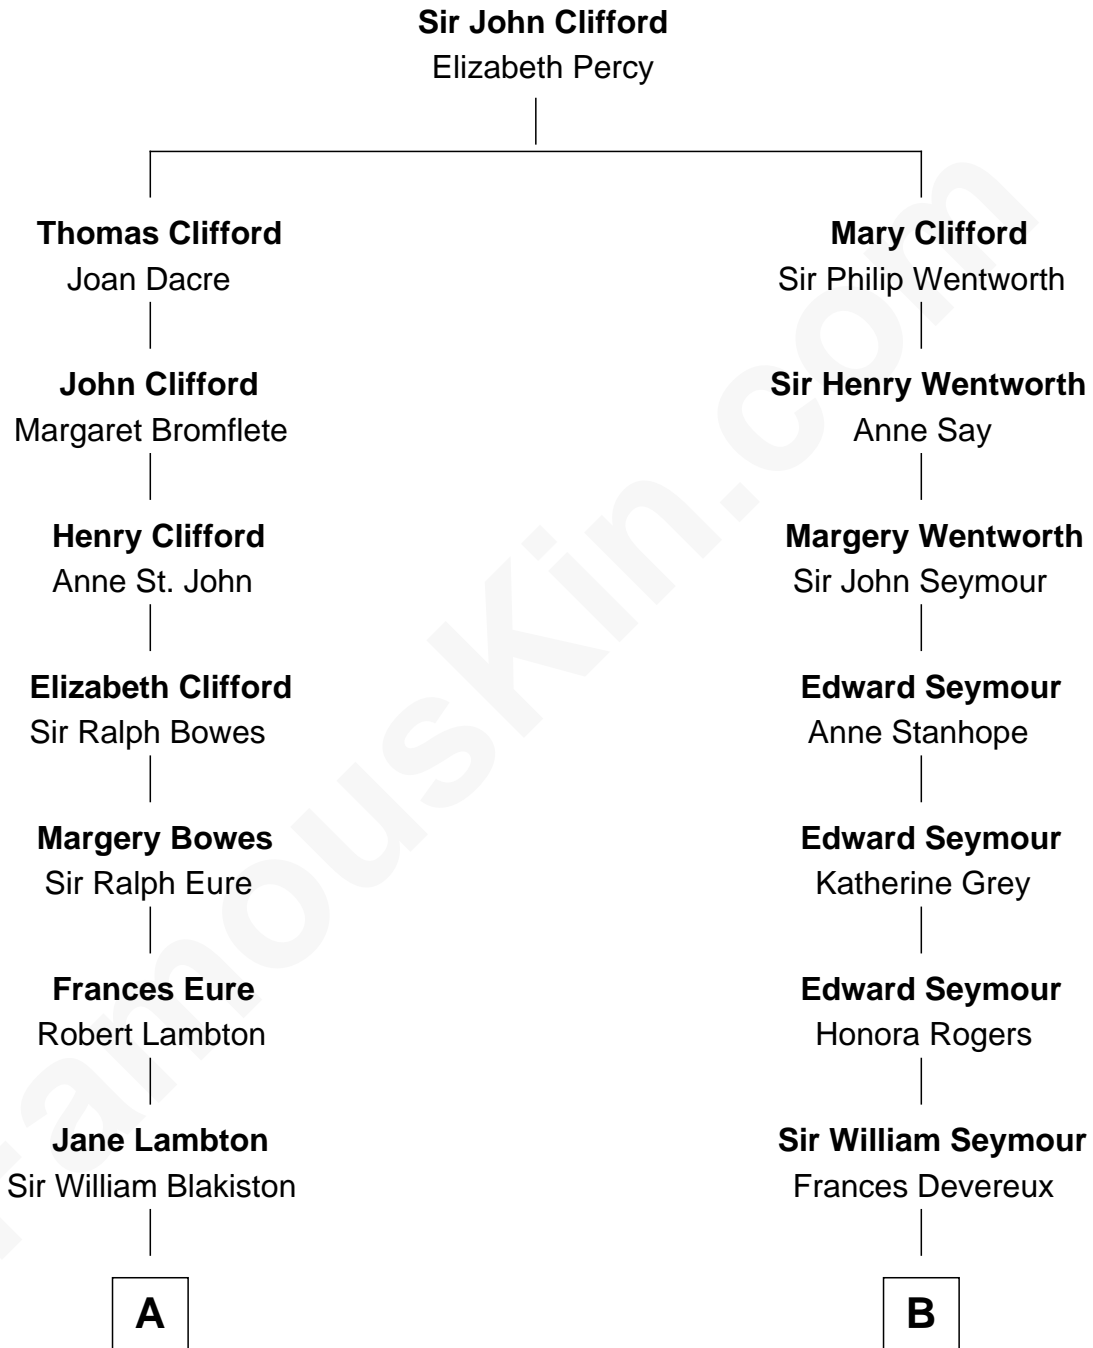

FamousKin.com Relationship Chart of

Benedict Cumberbatch
Movie, Television and Stage Actor

12th cousin 6 times removed of

Lt. Gen. James Brudenell
Leader of the "Charge of the Light Brigade"

Timothy Carlton Congdon Cumberbatch

Wanda Ventham

Benedict Cumberbatch

Movie, Television and Stage Actor

FamousKin.com