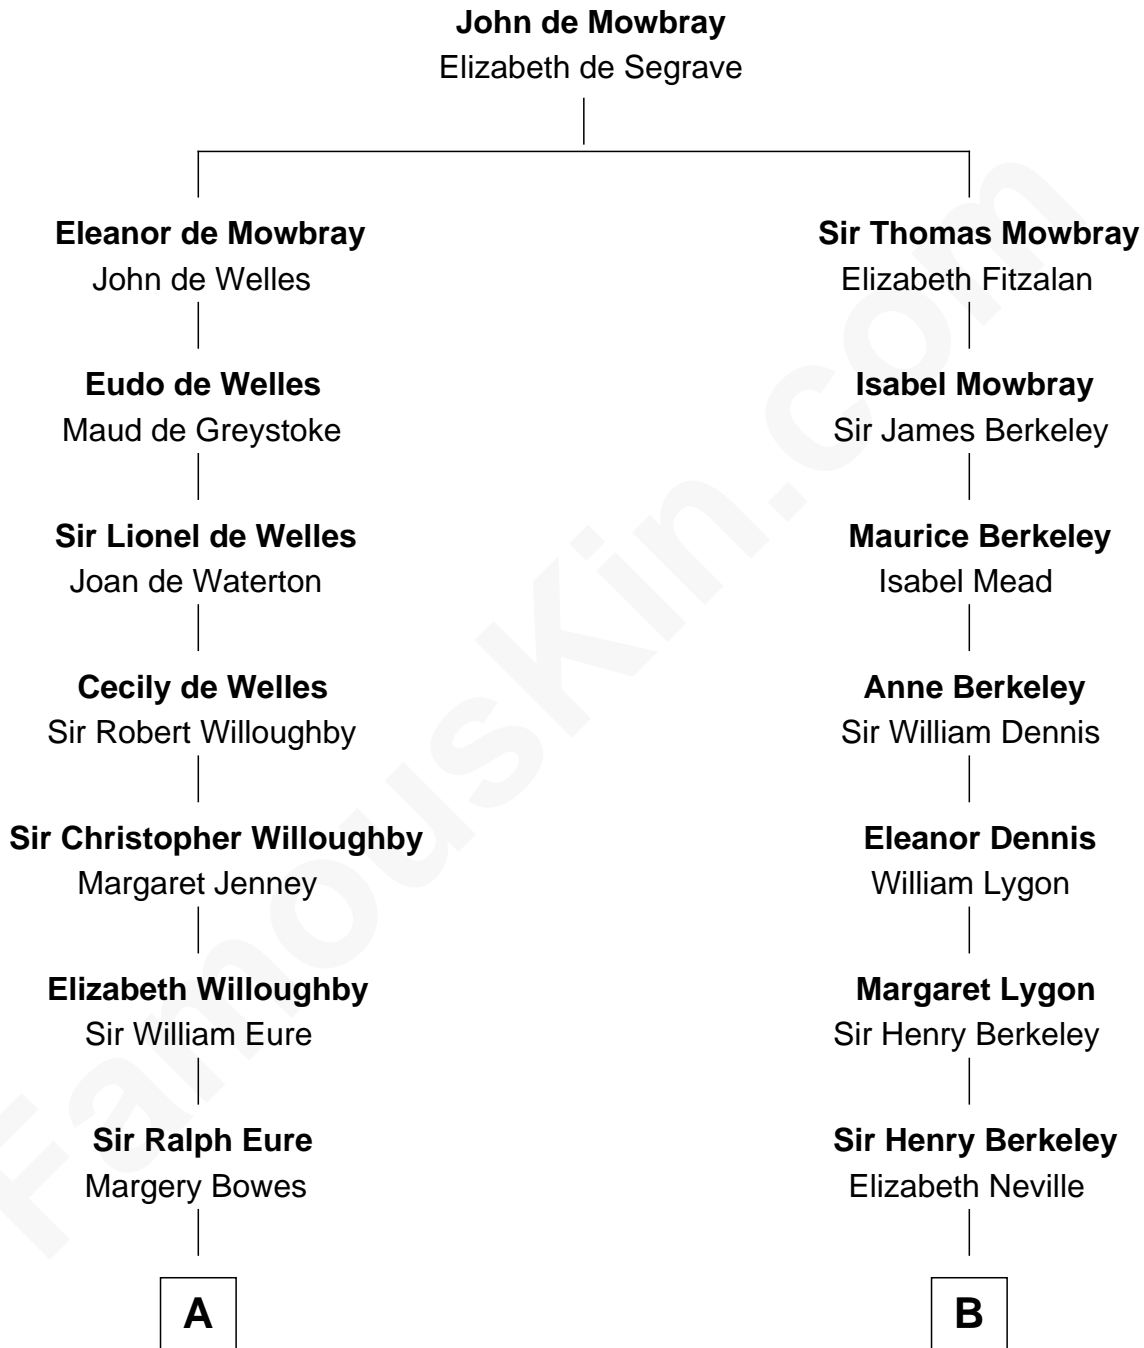

## Relationship Chart of

**Benedict Cumberbatch**

*Movie, Television and Stage Actor*

13th cousin 7 times removed of

**Lt. Gen. James Brudenell**

*Leader of the "Charge of the Light Brigade"*

**C**

**Henry Alfred Cumberbatch**

Hélène Gertrude Rees

**Henry Carlton Cumberbatch**

Pauline Ellen Laing Congdon

**Timothy Carlton Congdon Cumberbatch**

Wanda Ventham

**Benedict Cumberbatch**

*Movie, Television and Stage Actor*

FamousKin.com