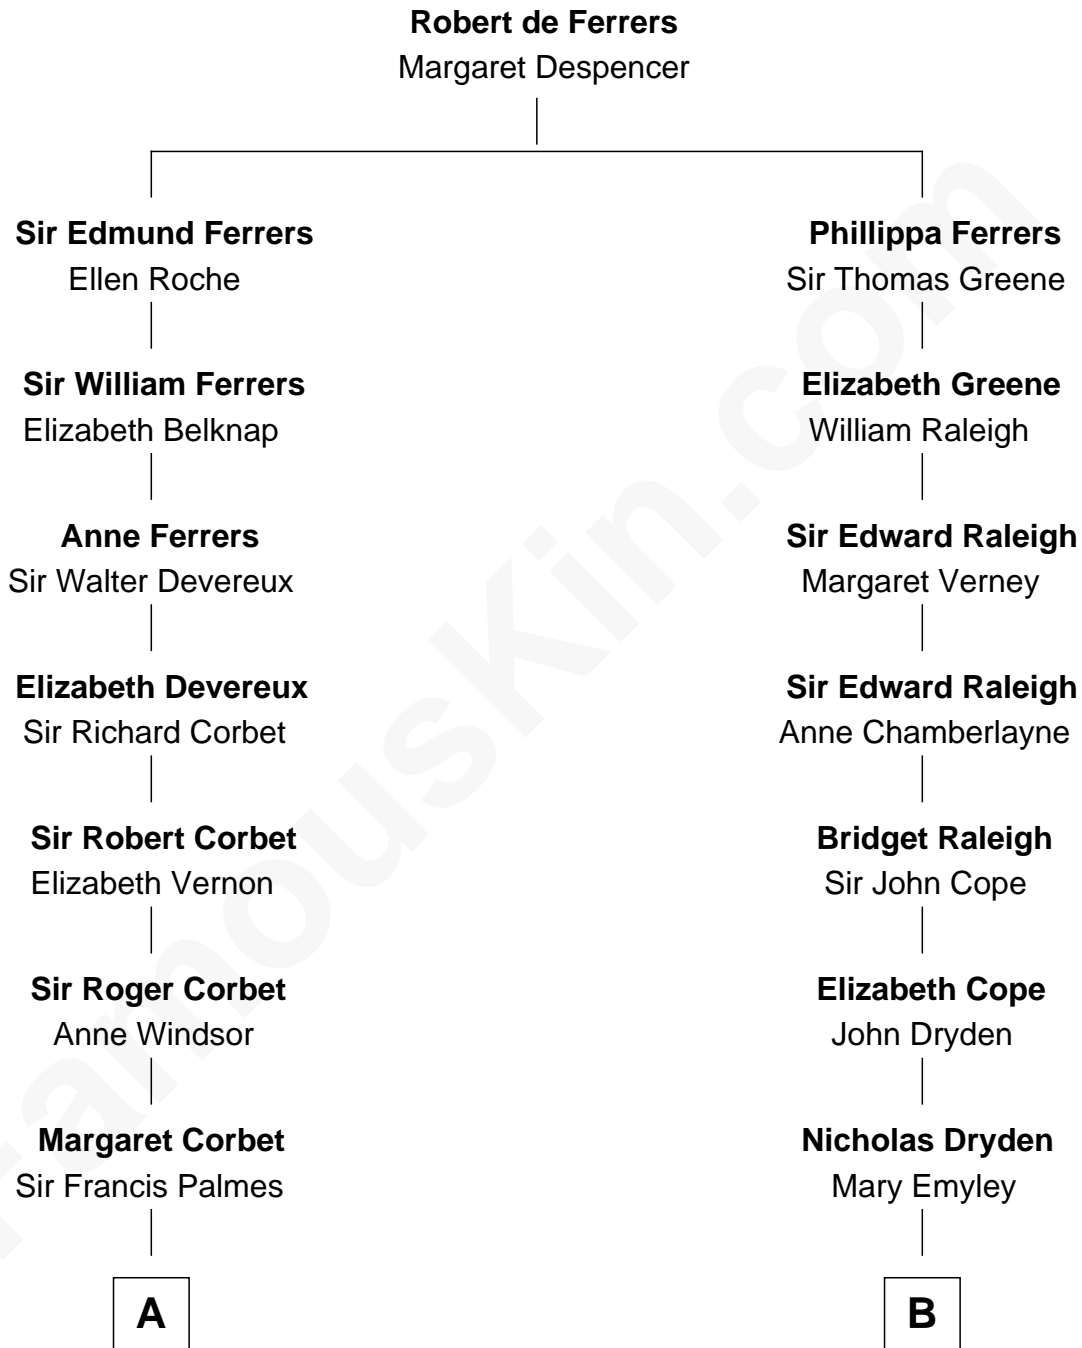

FamousKin.com Relationship Chart of

Benedict Cumberbatch
Movie, Television and Stage Actor
9th cousin 11 times removed of

Jonathan Swift
Author of *Gulliver's Travels*

C

Hélène Gertrude Rees
Henry Alfred Cumberbatch