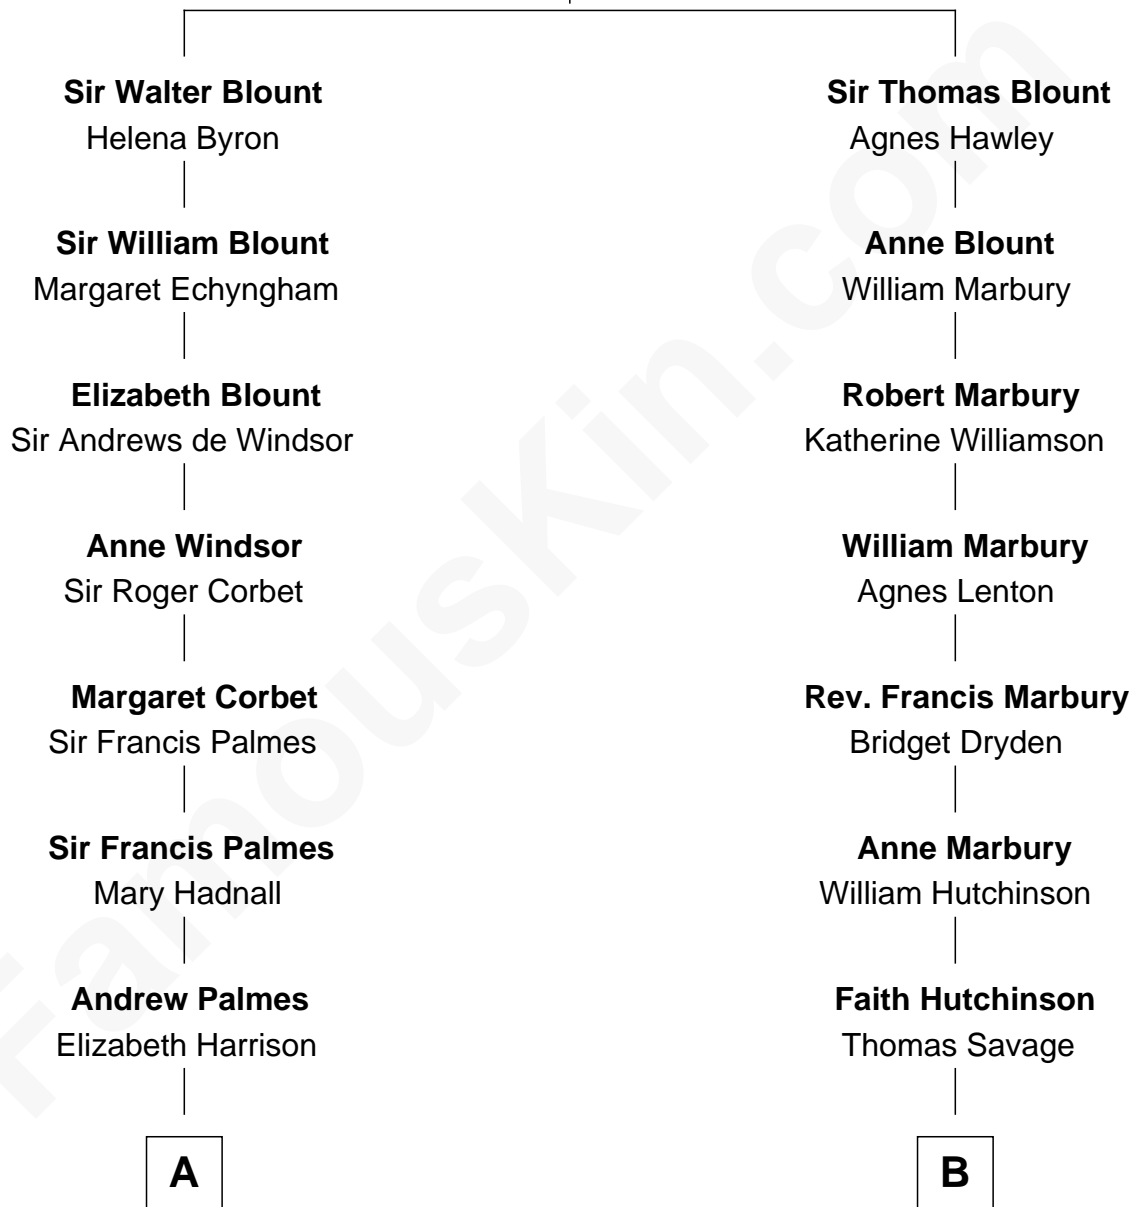

FamousKin.com Relationship Chart of

Benedict Cumberbatch

Movie, Television and Stage Actor

16th cousin 2 times removed of

Erskine Childers

4th President of Ireland

Sir Thomas Blount

Margaret de Gresley

Timothy Carlton Congdon Cumberbatch

Wanda Ventham

Benedict Cumberbatch

Movie, Television and Stage Actor

FamousKin.com