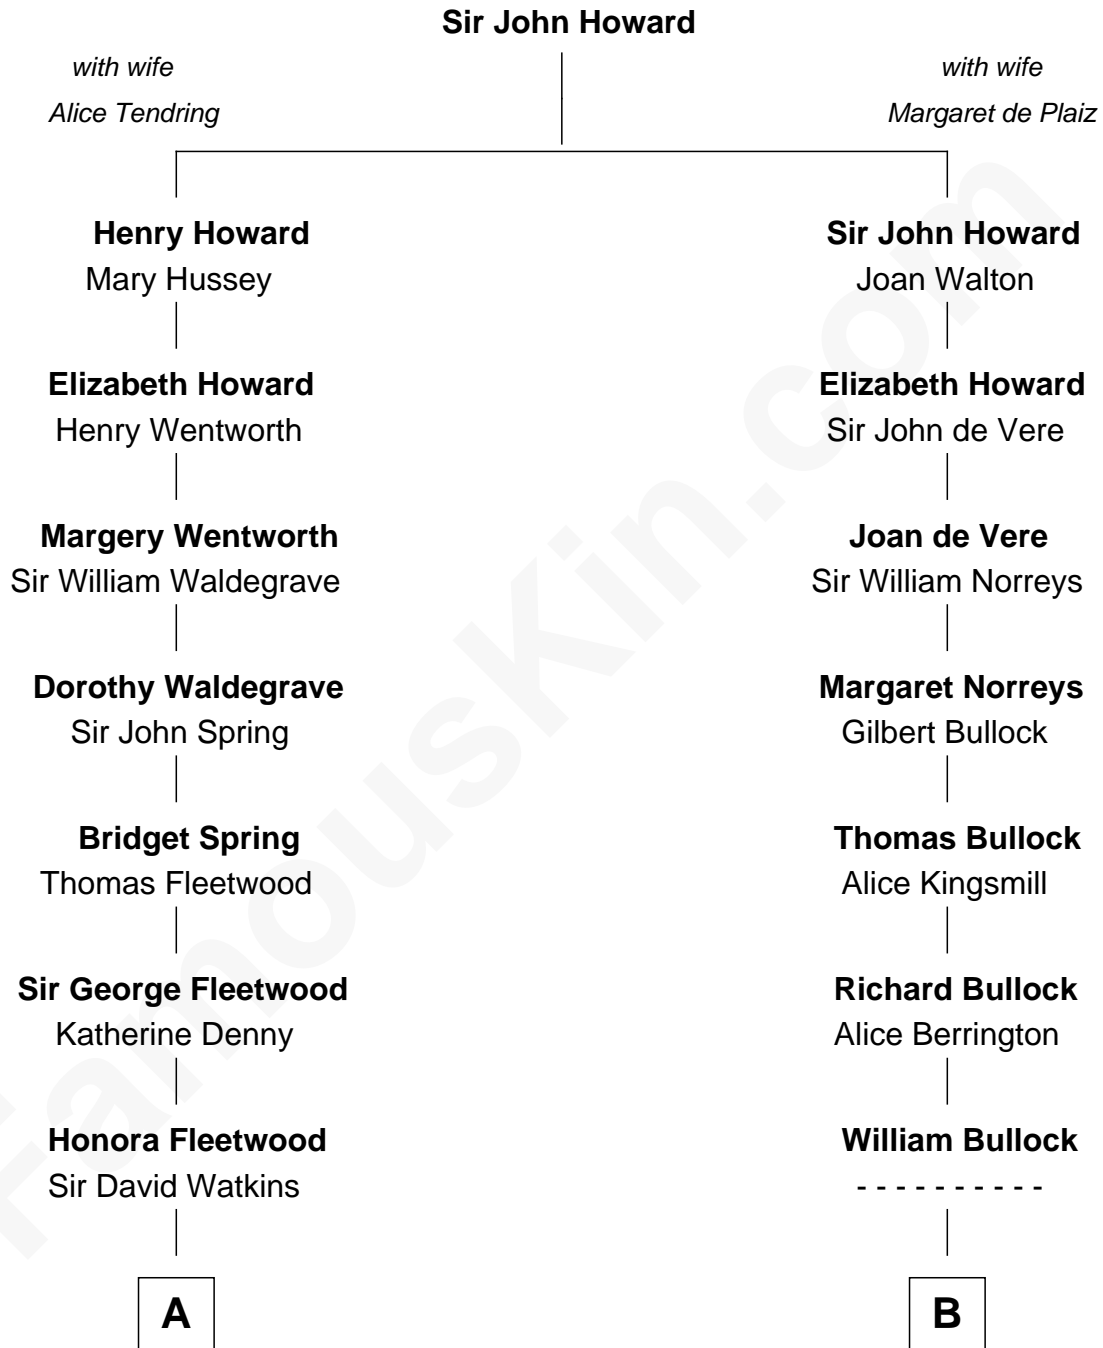

FamousKin.com
Relationship Chart of
Benedict Cumberbatch
Movie, Television and Stage Actor

16th cousin 1 time removed of

Alan Ladd
Movie Actor

A

Katherine Watkins

Sir David Foulis

Honora Foulis

William Chaloner

Edward Chaloner

Anne Bowes

William Chaloner

Mary Finney

William Chaloner

Emma Harvey

Caroline Chaloner

Abraham Parry Cumberbatch