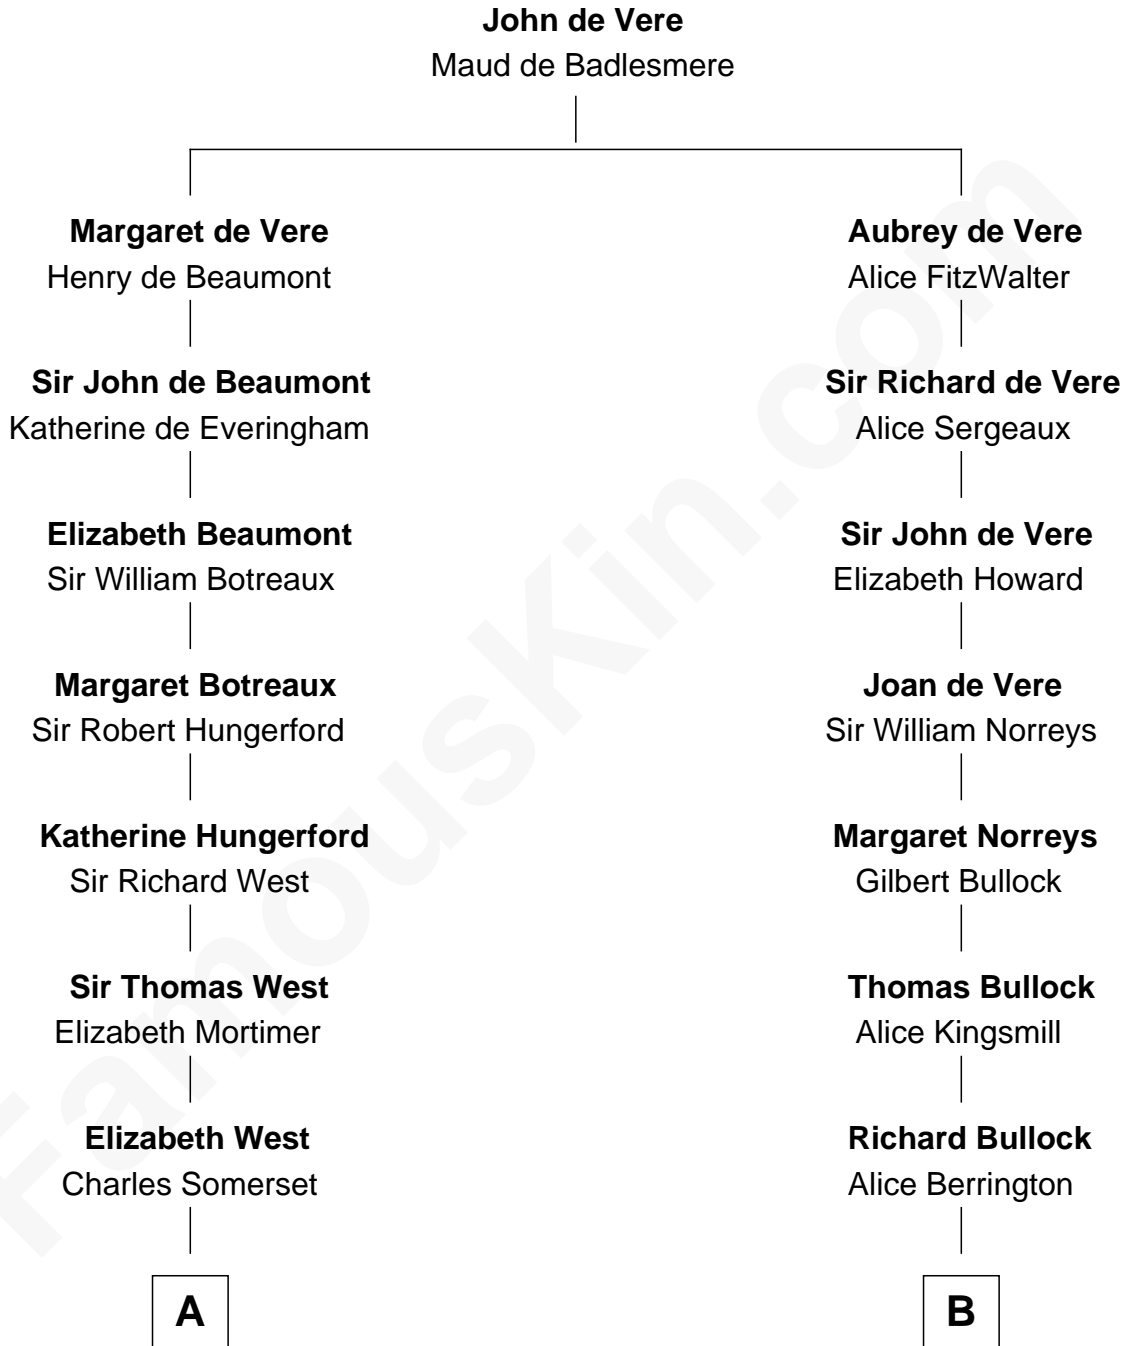

FamousKin.com Relationship Chart of

Benedict Cumberbatch
Movie, Television and Stage Actor

17th cousin 4 times removed of

Alan Ladd
Movie Actor

C

Robert William Cumberbatch

Louisa Grace Hanson

Henry Alfred Cumberbatch

Hélène Gertrude Rees

Henry Carlton Cumberbatch

Pauline Ellen Laing Congdon

Timothy Carlton Congdon Cumberbatch

Wanda Ventham

Benedict Cumberbatch

Movie, Television and Stage Actor