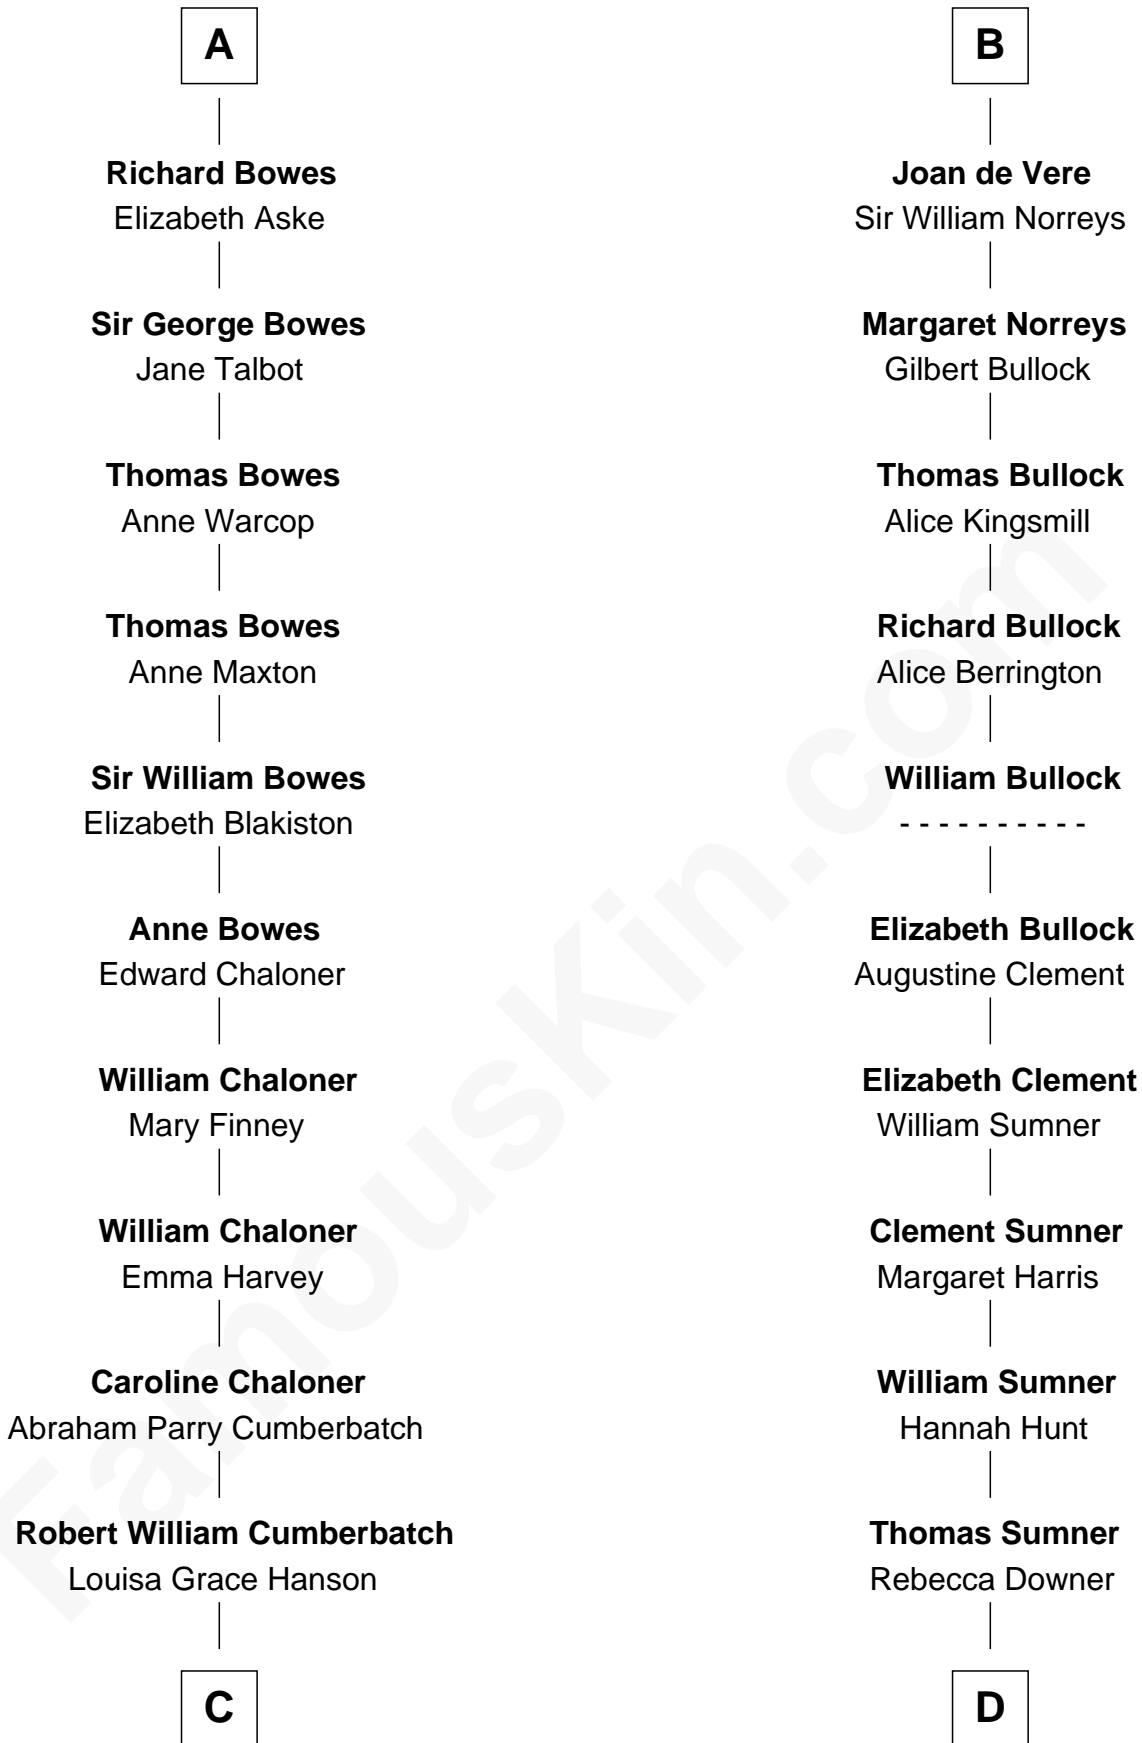

FamousKin.com Relationship Chart of

Benedict Cumberbatch
Movie, Television and Stage Actor

20th cousin 1 time removed of

Alan Ladd
Movie Actor

C

Henry Alfred Cumberbatch
Hélène Gertrude Rees

Henry Carlton Cumberbatch
Pauline Ellen Laing Congdon

Timothy Carlton Congdon Cumberbatch
Wanda Ventham

Benedict Cumberbatch
Movie, Television and Stage Actor

D

Sylvia Americana Sumner
Abram Shotwell

Nancy Shotwell
Alvaro Ladd

Oscar F. Ladd
Julia Henrietta Meigs