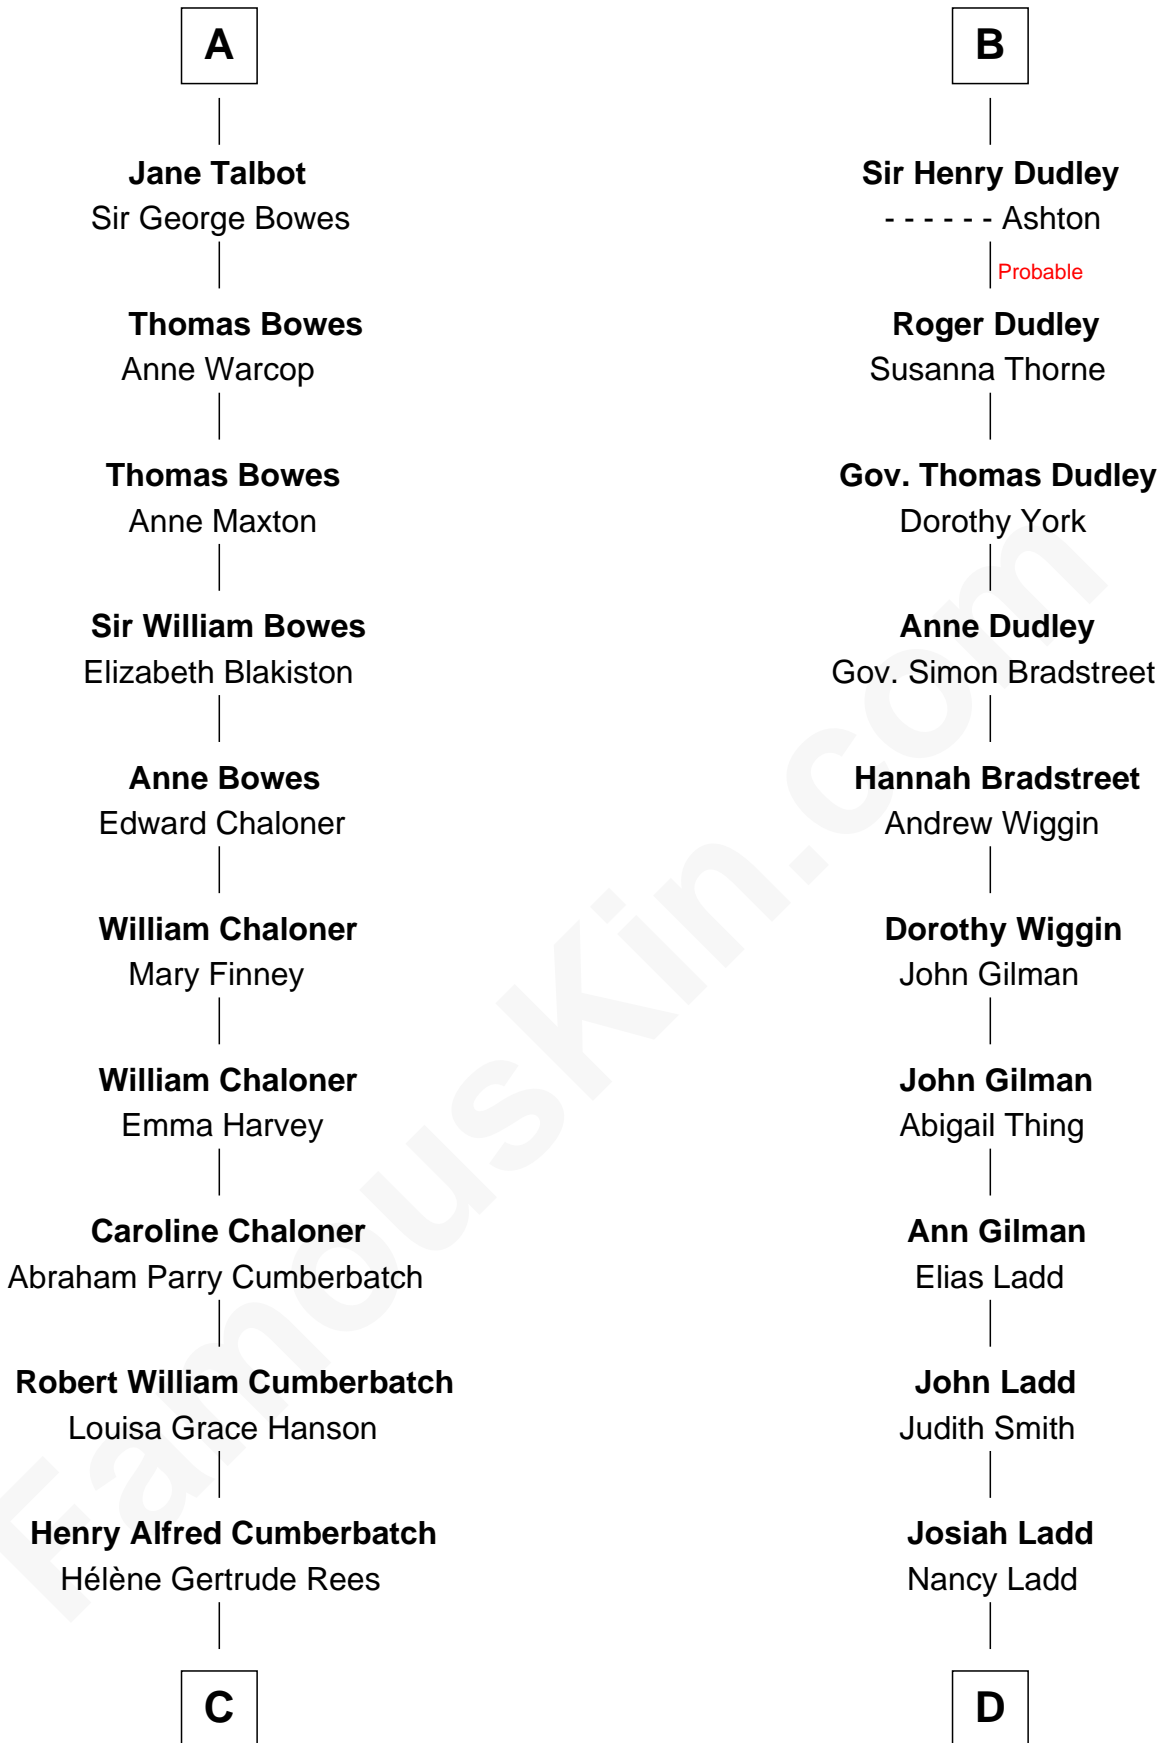

FamousKin.com Relationship Chart of

Benedict Cumberbatch
Movie, Television and Stage Actor

19th cousin 1 time removed of

Alan Ladd
Movie Actor

C

Henry Carlton Cumberbatch

Pauline Ellen Laing Congdon

Timothy Carlton Congdon Cumberbatch

Wanda Ventham

Benedict Cumberbatch

Movie, Television and Stage Actor

D

Alvaro Ladd

Nancy Shotwell

Oscar F. Ladd

Julia Henrietta Meigs