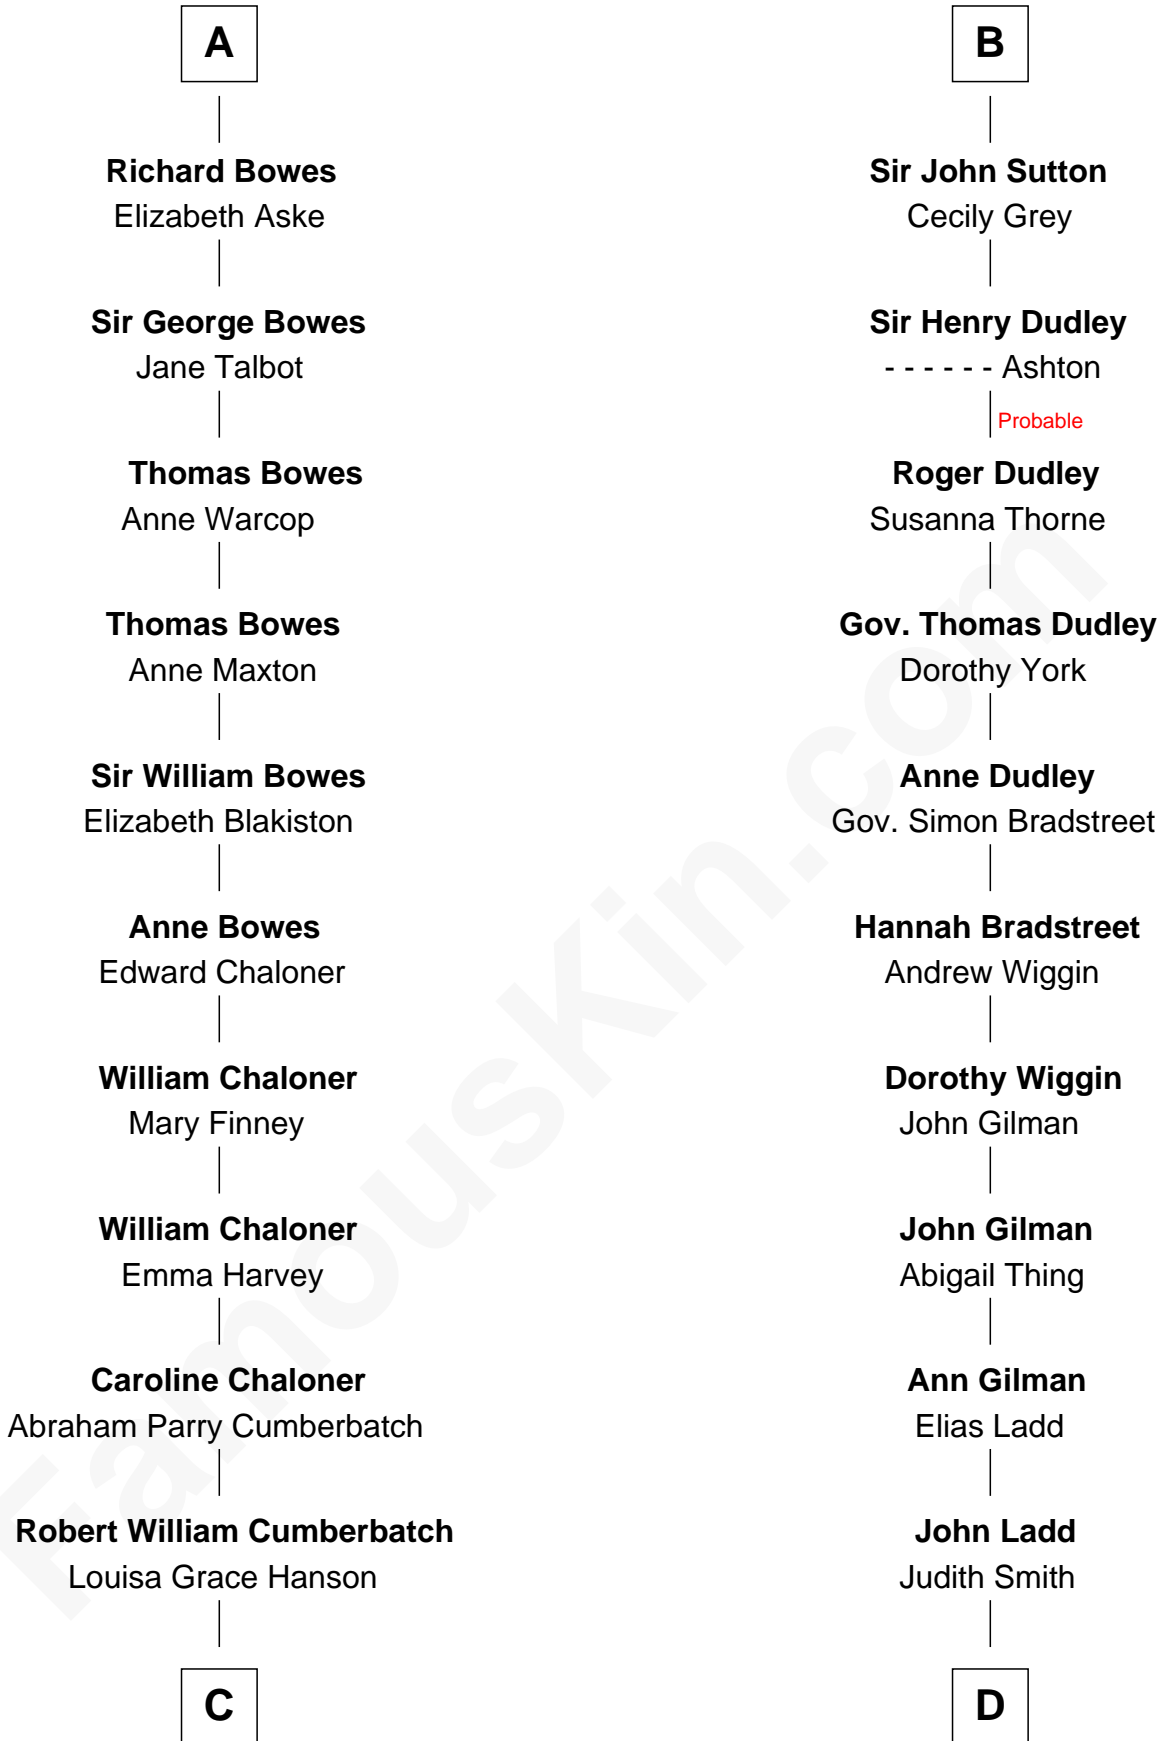

# FamousKin.com Relationship Chart of

**Benedict Cumberbatch**  
*Movie, Television and Stage Actor*

20th cousin 1 time removed of

**Alan Ladd**  
*Movie Actor*

**Sir Edmund Mortimer**  
Margaret de Fiennes

**C**

**Henry Alfred Cumberbatch**

Hélène Gertrude Rees

**Henry Carlton Cumberbatch**

Pauline Ellen Laing Congdon

**Timothy Carlton Congdon Cumberbatch**

Wanda Ventham

**Benedict Cumberbatch**

*Movie, Television and Stage Actor*

**D**

**Josiah Ladd**

Nancy Ladd

**Alvaro Ladd**

Nancy Shotwell

**Oscar F. Ladd**

Julia Henrietta Meigs