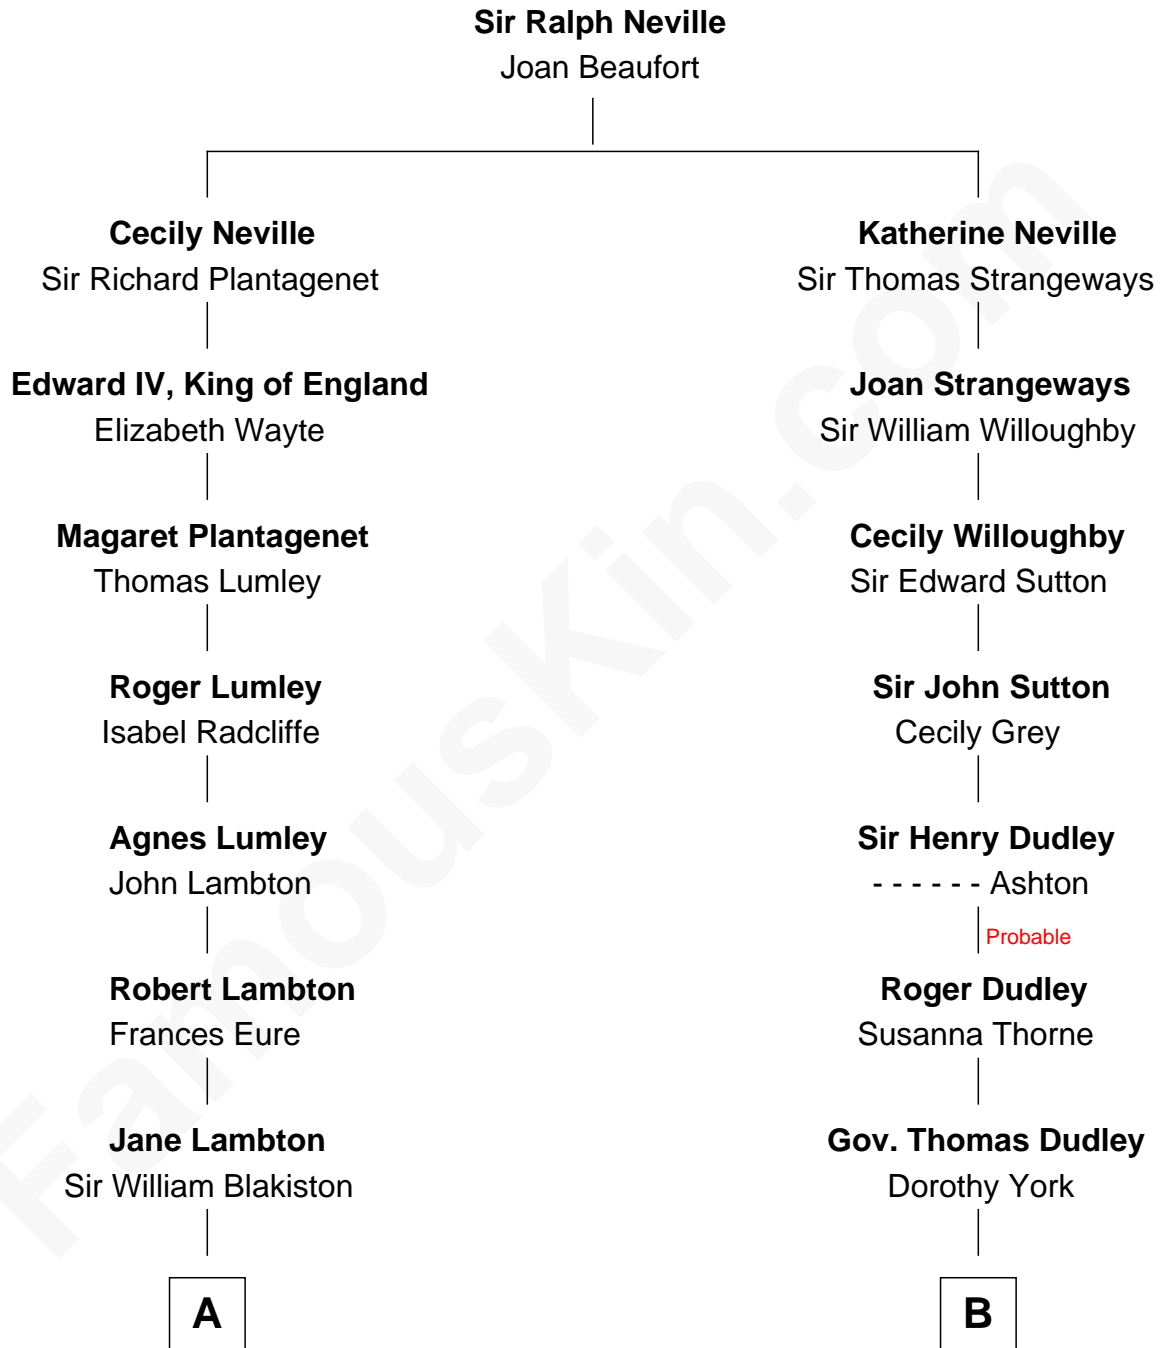

FamousKin.com Relationship Chart of

Benedict Cumberbatch
Movie, Television and Stage Actor

17th cousin 1 time removed of

Alan Ladd
Movie Actor

Timothy Carlton Congdon Cumberbatch

Wanda Ventham

Benedict Cumberbatch

Movie, Television and Stage Actor

FamousKin.com